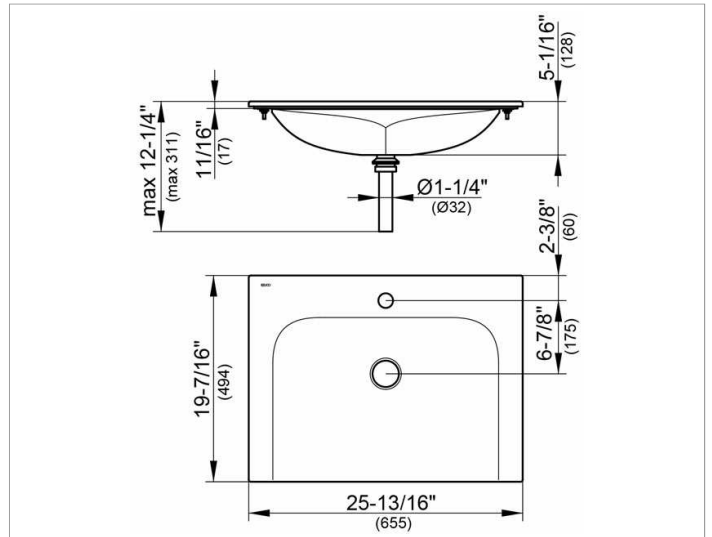

Plan
32950316551 Ceramic washbasin

PRODUCT

DRAWING

PRODUCT ATTRIBUTES

single tap hole,
 with CleanPlus surface and basin waste (art. no. 59904)

SURFACE

white

Warranty: KEUCO products are covered by a 5-year manufacturer's warranty, in effect from the date of purchase. During this time, proven product defects will be remedied free of charge. Warranty claims must be filed in writing, including a detailed description of the defect immediately after a defect has occurred. For a copy of our detailed product warranty policy, please contact us at office-usa@keuco.com.