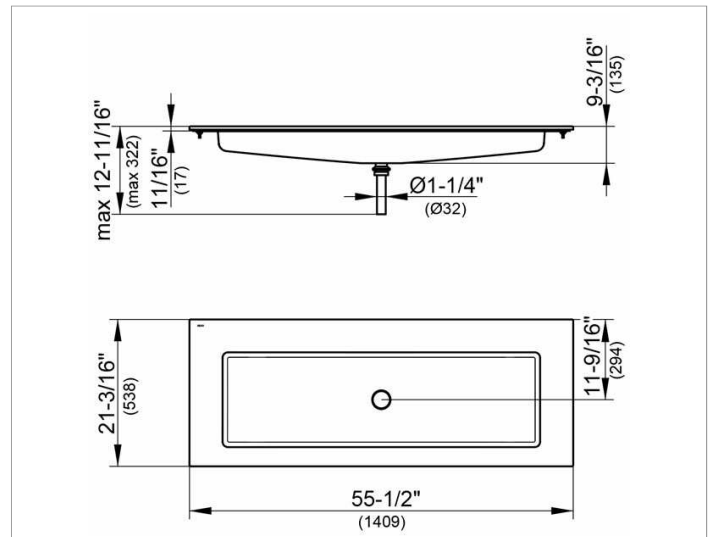

Royal 60  
32160311450 Ceramic washbasin

PRODUCT

DRAWING

PRODUCT ATTRIBUTES

no tap hole, without overflow  
with CleanPlus surface and basin waste (art. no. 59904)

SURFACE

white

**Warranty:** KEUCO products are covered by a 5-year manufacturer's warranty, in effect from the date of purchase. During this time, proven product defects will be remedied free of charge. Warranty claims must be filed in writing, including a detailed description of the defect immediately after a defect has occurred. For a copy of our detailed product warranty policy, please contact us at [office-usa@keuco.com](mailto:office-usa@keuco.com).