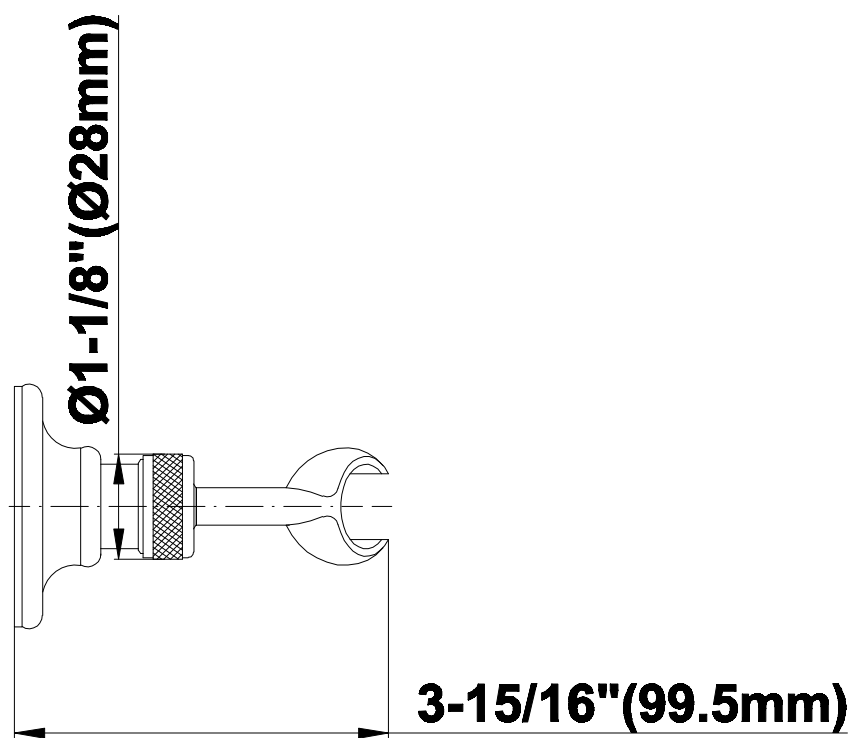

SHOWER
Full Thermostatic Shower System
with Transfer Valve (Rough &
Trim)
GA5.222B-C2S

GRAFF®

Information

- 3/4" Thermostatic Valve
- 1/2" 4-Port Diverter Valve with 3 outlets and off function
- 8" Showerhead with 11" Wall-Mount Arm & Flange
- Swivel Body Sprays (3 pieces)
- Handshower Set w/Wall Bracket
- Showerhead Features No-Clog, Easy-Clean Spray Nozzles
- Flow Rates: showerhead ≤ 2.0 max gpm, handshower ≤ 1.5 max gpm

- Solid brass construction
- Swivel holder

Finishes

Olive Bronze

Polished
Chrome

Polished
Nickel

Steelnox®
(Satin Nickel)

G-8602

SHOWER
Traditional Wall Supply Elbow
G-8603