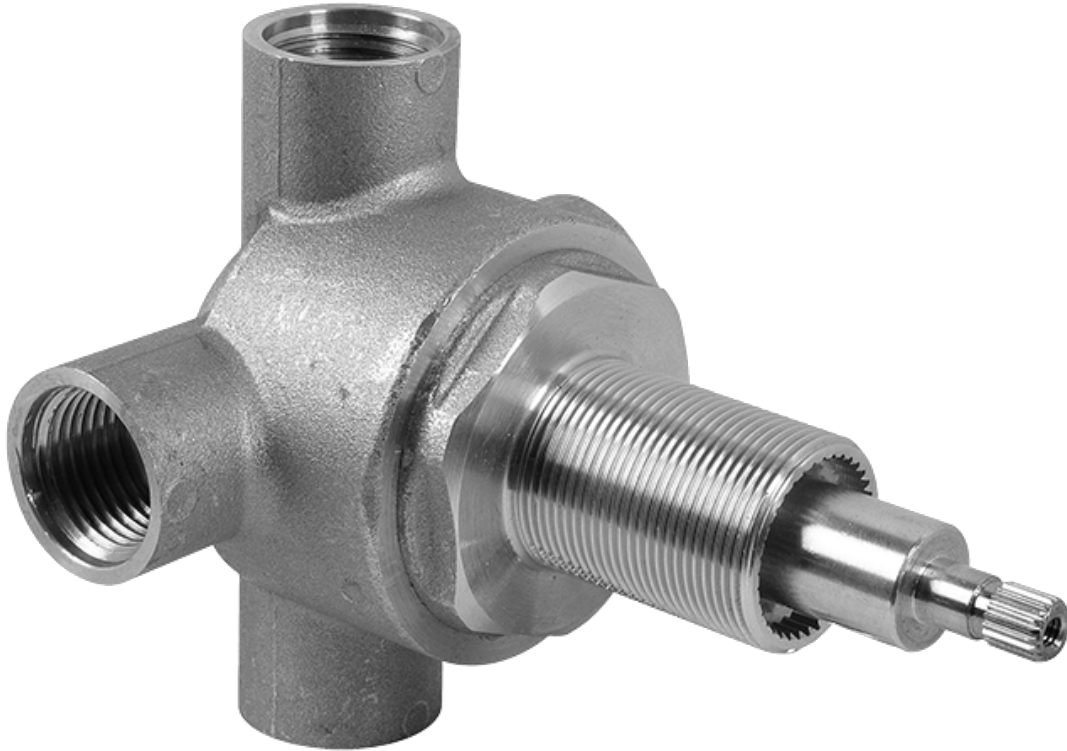

SHOWER
Full Thermostatic Shower System
with Transfer Valve (Rough &
Trim)
GA5.222B-C2S

GRAFF®

Information

- 3/4" Thermostatic Valve
- 1/2" 4-Port Diverter Valve with 3 outlets and off function
- 8" Showerhead with 11" Wall-Mount Arm & Flange
- Swivel Body Sprays (3 pieces)
- Handshower Set w/Wall Bracket
- Showerhead Features No-Clog, Easy-Clean Spray Nozzles
- Flow Rates: showerhead ≤ 2.0 max gpm, handshower ≤ 1.5 max gpm

SHOWER
Rough
G-8005

GRAFF®

Information

- 18.4 gpm @ 60 psi
- 3/4" universal inlets/outlets with female threads
- Built-in service stops
- Complete serviceability from front of all units
- Supplied with protective plastic cover
- Thermostatic valve uses a paraffin wax cartridge

G-8030

SHOWER
3-Way High Flow Transfer Rough
Valve WITH off function
G-8050

GRAFF®

Information

- Intended for use with Thermostatic Shower Systems
- 1/2" 3-way diverter valve with 3 outlets and off function
- Universal inlets/outlets with female threads
- Operates one function at a time
- Supplied with protective plastic cover
- CALGreen compliant depending on functions
- CALGreen

- Sunflower shape
- 112 no-clog, easy-clean rubber spray nozzles
- Metal ball-joint allows for showerhead angle adjustment
- Showerhead flow rate ≤ 1.8 max gpm
- Recommend use with ceiling shower arm
- Recommended for use at no more than 10 degrees tilt
- CALGreen