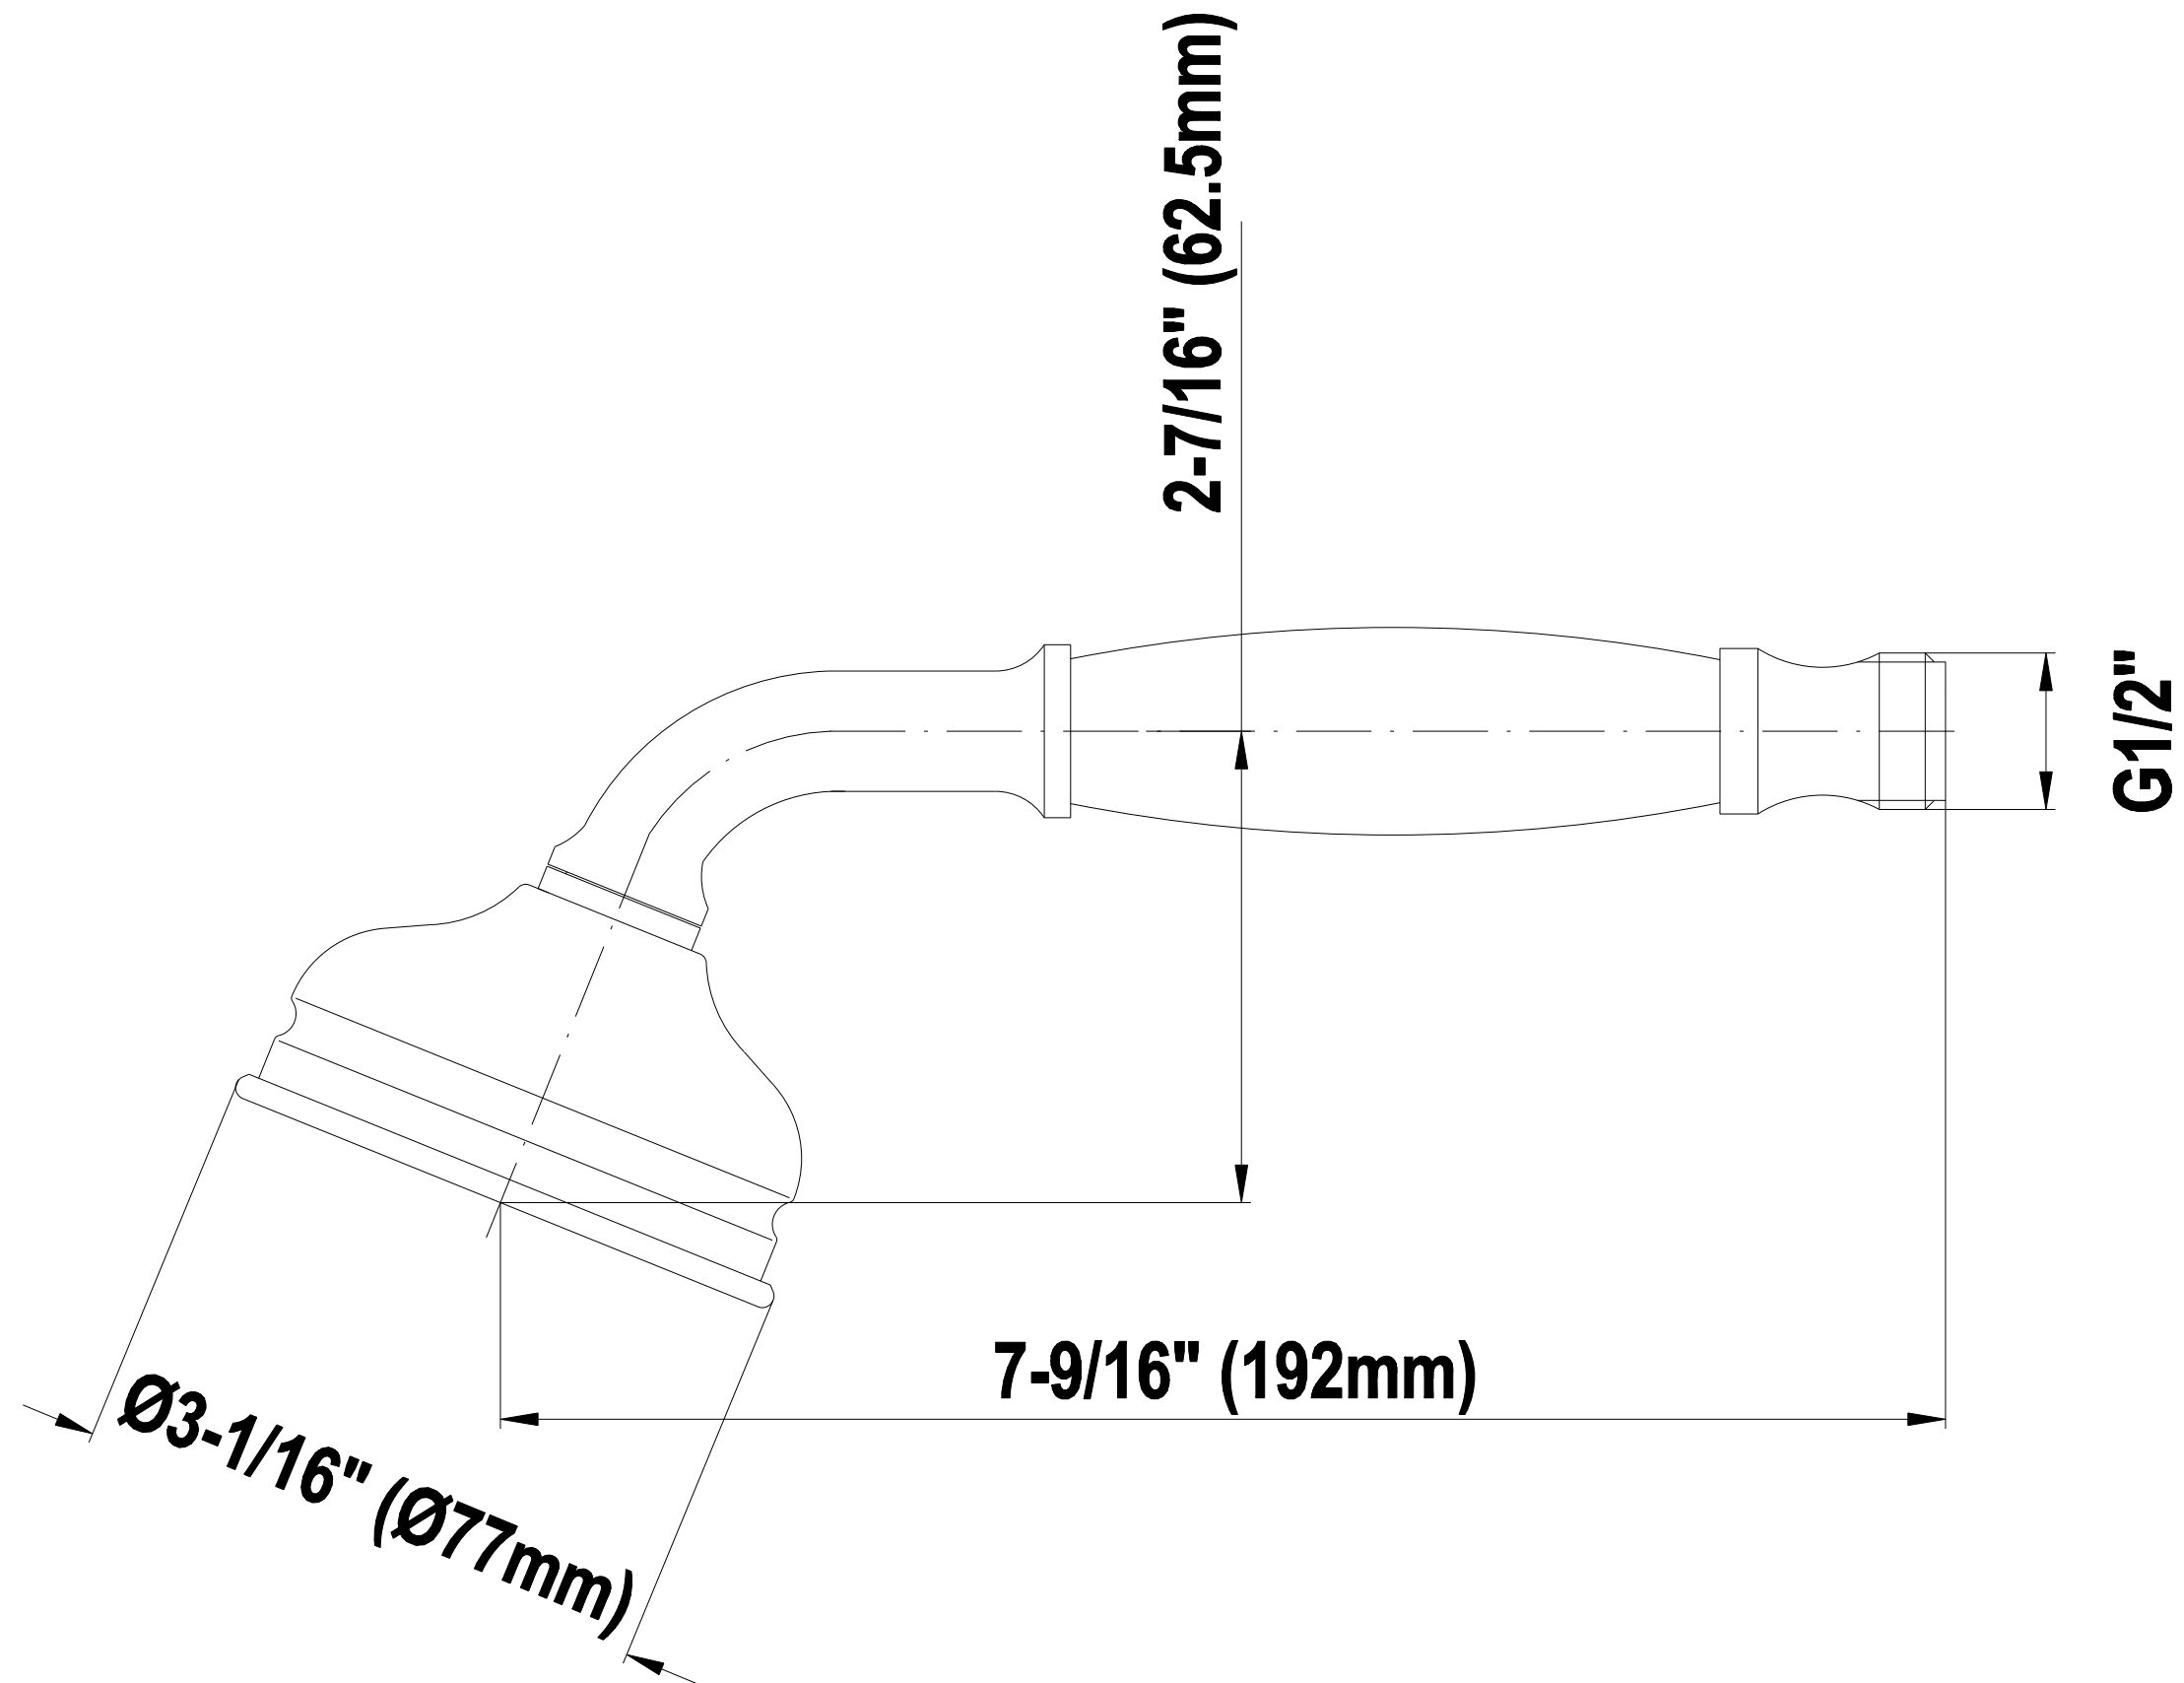

SHOWER
Full Thermostatic Shower System
with Transfer Valve (Rough &
Trim)
GA5.222B-C2S

GRAFF®

Information

- 3/4" Thermostatic Valve
- 1/2" 4-Port Diverter Valve with 3 outlets and off function
- 8" Showerhead with 11" Wall-Mount Arm & Flange
- Swivel Body Sprays (3 pieces)
- Handshower Set w/Wall Bracket
- Showerhead Features No-Clog, Easy-Clean Spray Nozzles
- Flow Rates: showerhead ≤ 2.0 max gpm, handshower ≤ 1.5 max gpm

Polished
Chrome

Polished
Nickel

Steelnox®
(Satin Nickel)

Traditional Handshower G-8604

SHOWER
59" Shower Hose
G-8605

GRAFF®

Information

- Brass spiral flexible hose with conical nut