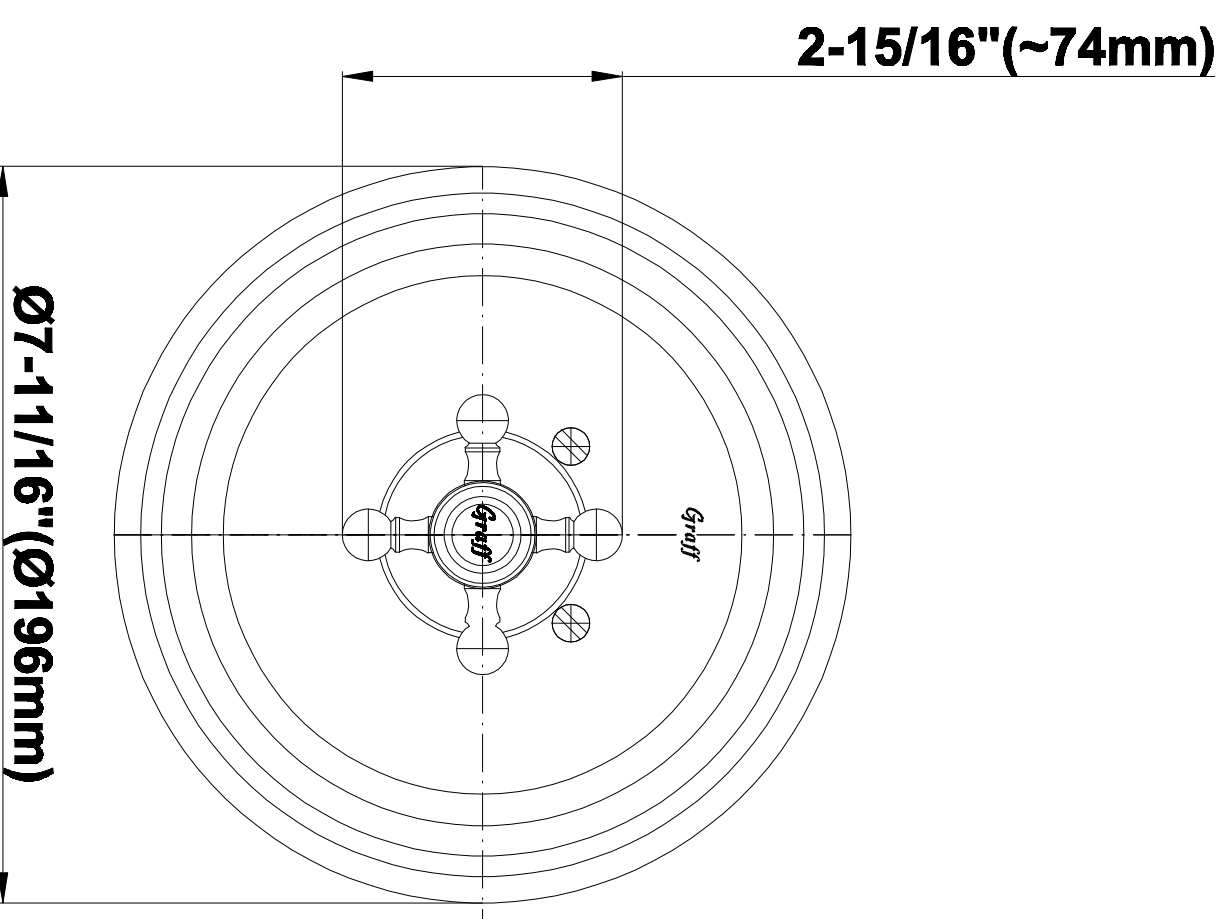

SHOWER
Full Thermostatic Shower System
with Transfer Valve (Rough &
Trim)
GA5.222B-C2S

GRAFF®

Information

- 3/4" Thermostatic Valve
- 1/2" 4-Port Diverter Valve with 3 outlets and off function
- 8" Showerhead with 11" Wall-Mount Arm & Flange
- Swivel Body Sprays (3 pieces)
- Handshower Set w/Wall Bracket
- Showerhead Features No-Clog, Easy-Clean Spray Nozzles
- Flow Rates: showerhead ≤ 2.0 max gpm, handshower ≤ 1.5 max gpm

SHOWER
Rough
G-8005

GRAFF®

Information

- 18.4 gpm @ 60 psi
- 3/4" universal inlets/outlets with female threads
- Built-in service stops
- Complete serviceability from front of all units
- Supplied with protective plastic cover
- Thermostatic valve uses a paraffin wax cartridge

G-8030

SHOWER
3-Way High Flow Transfer Rough
Valve WITH off function
G-8050

GRAFF®

Information

- Intended for use with Thermostatic Shower Systems
- 1/2" 3-way diverter valve with 3 outlets and off function
- Universal inlets/outlets with female threads
- Operates one function at a time
- Supplied with protective plastic cover
- CALGreen compliant depending on functions
- CALGreen