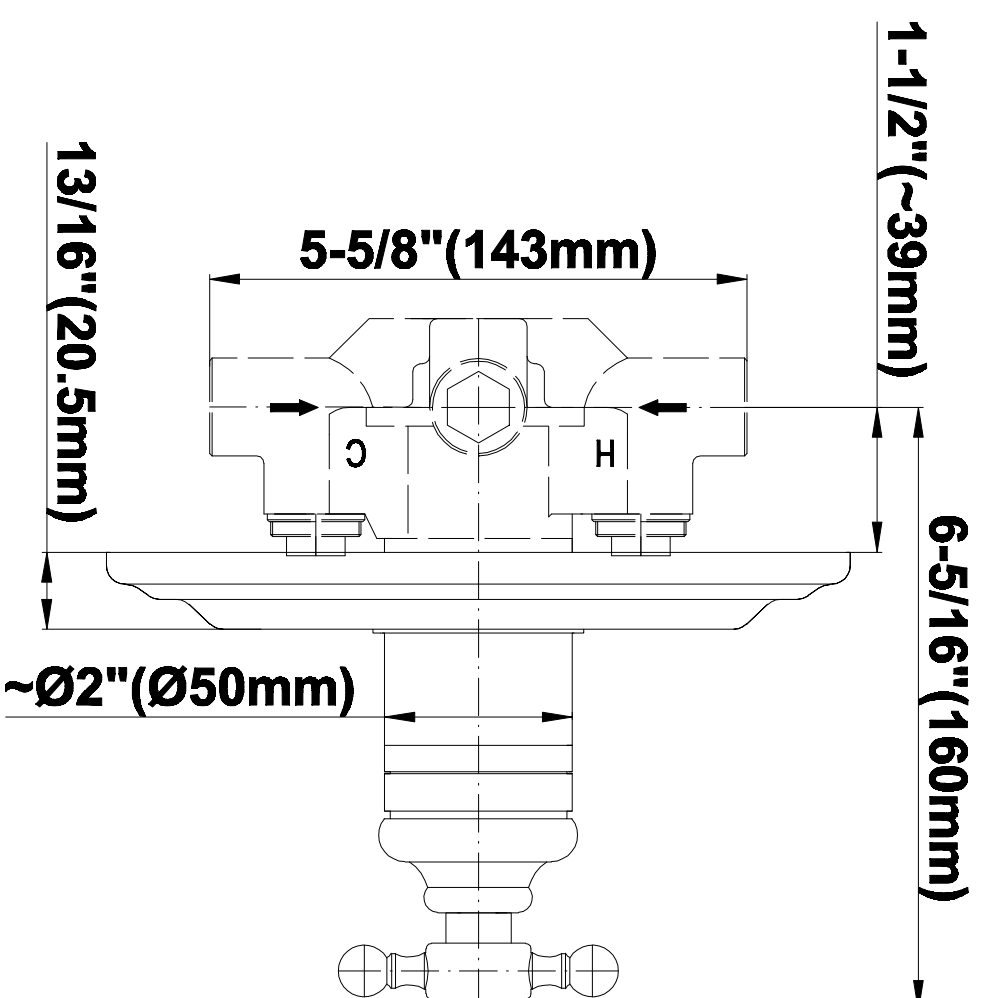

SHOWER
Full Thermostatic Shower System
with Transfer Valve (Rough &
Trim)
GA5.222B-C2S

GRAFF®

Information

- 3/4" Thermostatic Valve
- 1/2" 4-Port Diverter Valve with 3 outlets and off function
- 8" Showerhead with 11" Wall-Mount Arm & Flange
- Swivel Body Sprays (3 pieces)
- Handshower Set w/Wall Bracket
- Showerhead Features No-Clog, Easy-Clean Spray Nozzles
- Flow Rates: showerhead ≤ 2.0 max gpm, handshower ≤ 1.5 max gpm

SHOWER
Rough
G-8005

GRAFF®

Information

- 18.4 gpm @ 60 psi
- 3/4" universal inlets/outlets with female threads
- Built-in service stops
- Complete serviceability from front of all units
- Supplied with protective plastic cover
- Thermostatic valve uses a paraffin wax cartridge

G-8030

SHOWER
3-Way High Flow Transfer Rough
Valve WITH off function
G-8050

GRAFF®

Information

- Intended for use with Thermostatic Shower Systems
- 1/2" 3-way diverter valve with 3 outlets and off function
- Universal inlets/outlets with female threads
- Operates one function at a time
- Supplied with protective plastic cover
- CALGreen compliant depending on functions
- CALGreen