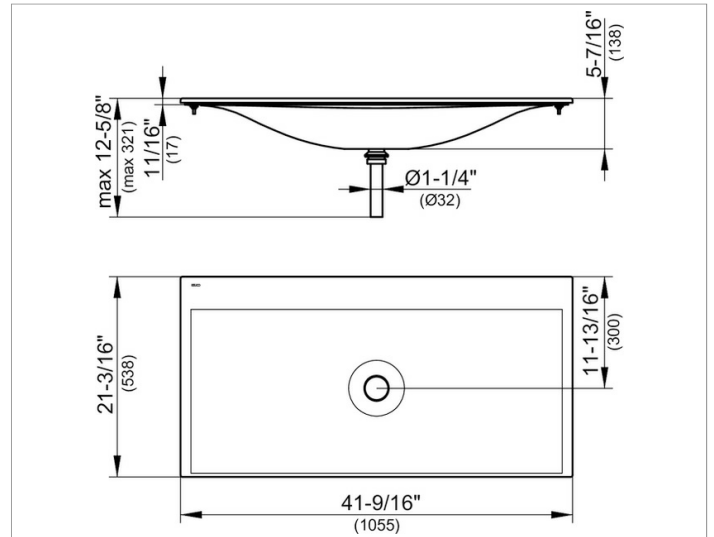

Edition 11

31150311050 Ceramic washbasin

PRODUCT

DRAWING

PRODUCT ATTRIBUTES

no tap hole, without overflow,
with CleanPlus surface and basin waste in polished chrome
(art no. 59904)

SURFACE

white

DIMENSION

41,54 x ,67 x 21,18 "

Warranty: KEUCO products are covered by a 5-year manufacturer's warranty, in effect from the date of purchase. During this time, proven product defects will be remedied free of charge. Warranty claims must be filed in writing, including a detailed description of the defect immediately after a defect has occurred. For a copy of our detailed product warranty policy, please contact us at office-usa@keuco.com.