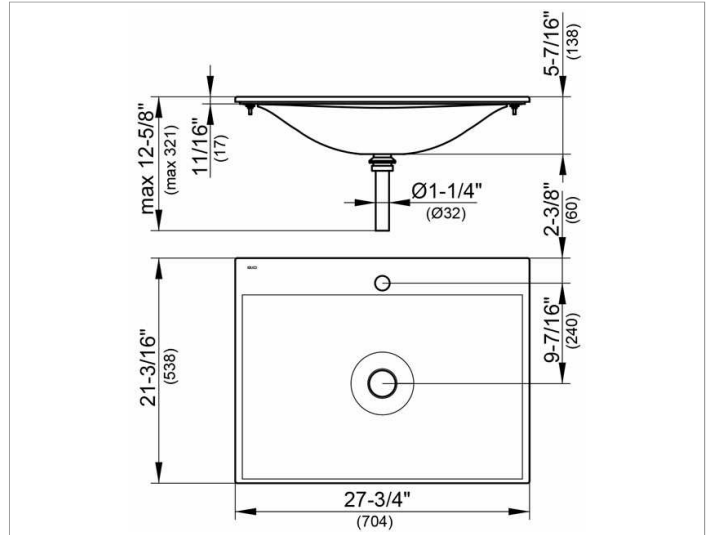

Edition 11

31140310751 Ceramic washbasin

PRODUCT

DRAWING

PRODUCT ATTRIBUTES

single tap hole,  
with CleanPlus surface and basin waste (art. no. 59904)

SURFACE

white