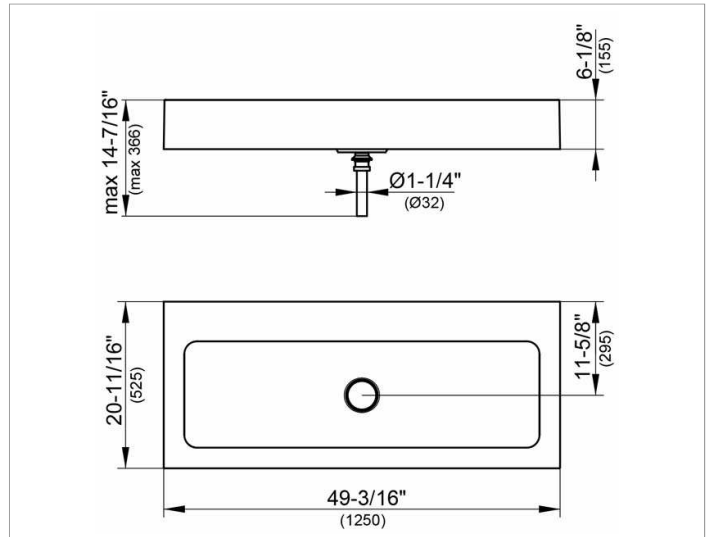

Edition 300

30370310050 Cast mineral washbasin

PRODUCT

DRAWING

PRODUCT ATTRIBUTES

no tap hole, with freeflow waste

SURFACE

white alpine