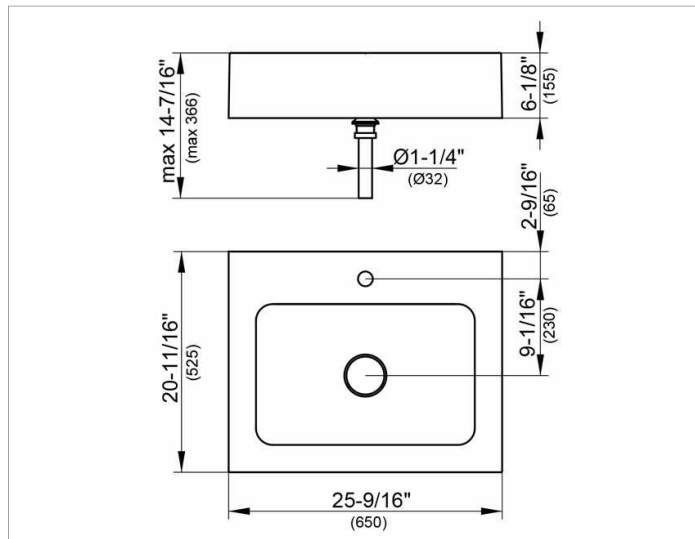

Edition 300

30360310051 Cast mineral washbasin

PRODUCT

DRAWING

PRODUCT ATTRIBUTES

single tap hole, with freeflow waste

SURFACE

white alpine