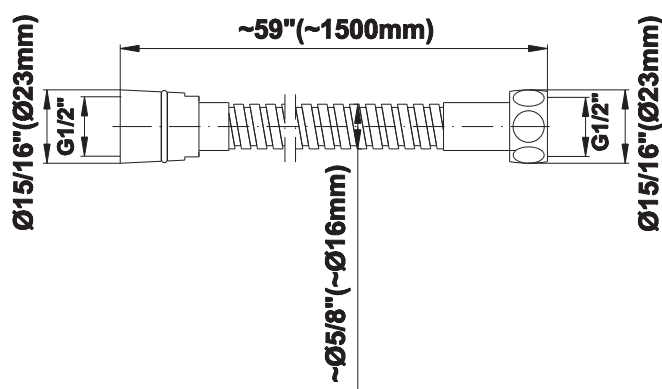

Product Features

- Brass spiral flexible hose with conical nut

Warranty

- Limited lifetime warranty

For complete warranty information go to www.graff-designs.com/en-nam/warranty

Available Finishes

- Polished Chrome
  G-8605-PC
- Polished Nickel
  G-8605-PN
- Brushed Nickel
  G-8605-BNi
- Unfinished Brushed Brass*
  G-8605-UBB*
- Unfinished Brass*
  G-8605-UB*
- Matte Black*
  G-8605-MBK*
- Architectural Black*
  G-8605-BK*
- Architectural White*
  G-8605-WT*
- Olive Brass*
  G-8605-OB*
- Gunmetal*
  G-8605-GM*
- Vintage Brushed Brass*
  G-8605-VBB*
- Steelnox (Satin Nickel)
  G-8605-SN
- 24K Brushed Gold*
  G-8605-BAU*
- 24K Gold*
  G-8605-AU*
- Gunmetal Distressed*
  G-8605-GMD*

* Special order finish- call for availability