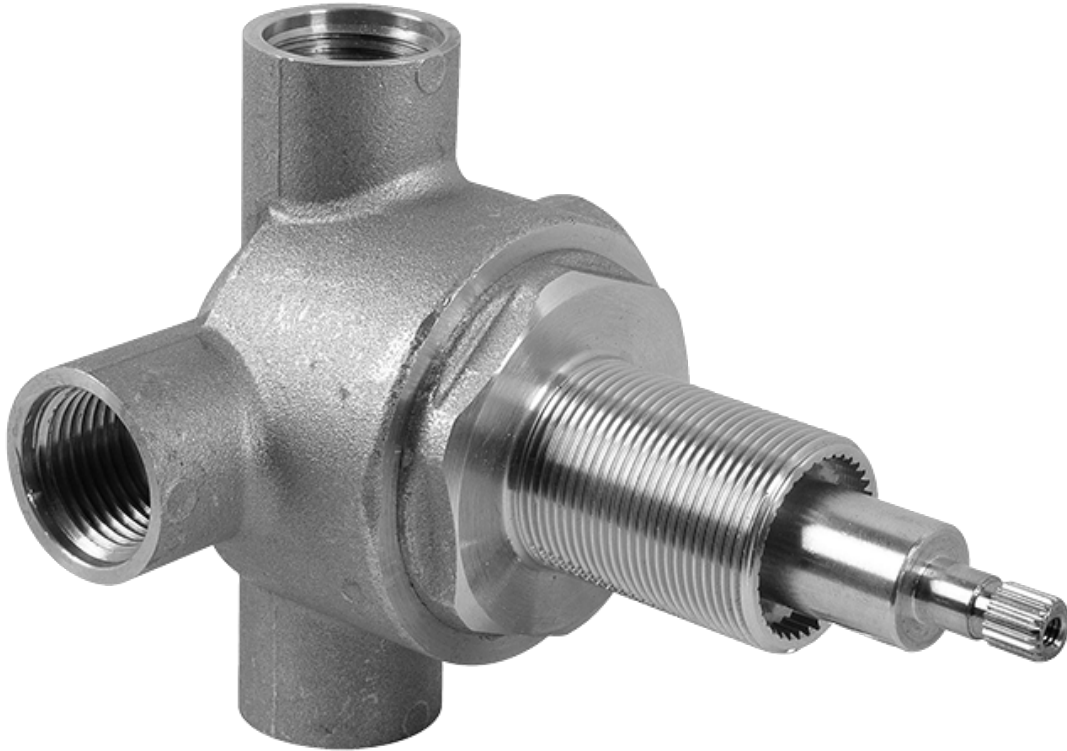

SHOWER
Full Thermostatic Shower System
with Transfer Valve (Rough &
Trim)

GRAFF®

GB5.122A-LM24S

Information

- 3/4" Thermostatic Valve
- 1/2" 4-Port Diverter Valve with 3 outlets and off function
- 8" Showerhead with 12" Arm & Flange
- Swivel Body Sprays (3 pieces)
- Handshower Set w/Wall Bracket
- Showerhead Features No-Clog, Easy-Clean Spray Nozzles
- Flow rates: showerhead \leq 1.8 max gpm, handshower \leq 1.5 max gpm, body sprays \leq 1.5 max gpm each

Finishes

Polished
Chrome

Steelnox[®]
(Satin Nickel)

G-8036

SHOWER
3-Way High Flow Transfer Rough
Valve WITH off function
G-8050

GRAFF®

Information

- Intended for use with Thermostatic Shower Systems
- 1/2" 3-way diverter valve with 3 outlets and off function
- Universal inlets/outlets with female threads
- Operates one function at a time
- Supplied with protective plastic cover
- CALGreen compliant depending on functions
- CALGreen

Finishes

Polished
Chrome

Steelnox®
(Satin Nickel)

G-8050

SHOWER
Tranquility Transfer Valve Trim
Plate and Handle
G-8063-LM24S-T

GRAFF®

Information

- Single metal lever handle
- Decorative trim plate WITH off function
- Use with G-8050 (4-port thermostatic diverter valve)
- To complete package, you must order rough diverter valve
- ADA

Finishes

Polished
Chrome

Steelnox®
(Satin Nickel)

G-8063

SHOWER
8" Round Brass Showerhead
G-8449

GRAFF®

Information

- 1/4" thick
- 169 no-clog, easy-clean rubber spray nozzles
- Recommended use with ceiling shower arm
- Recommended for use at no more than 10 degrees tilt
- Showerhead flow rate ≤ 1.8 max gpm
- CALGreen