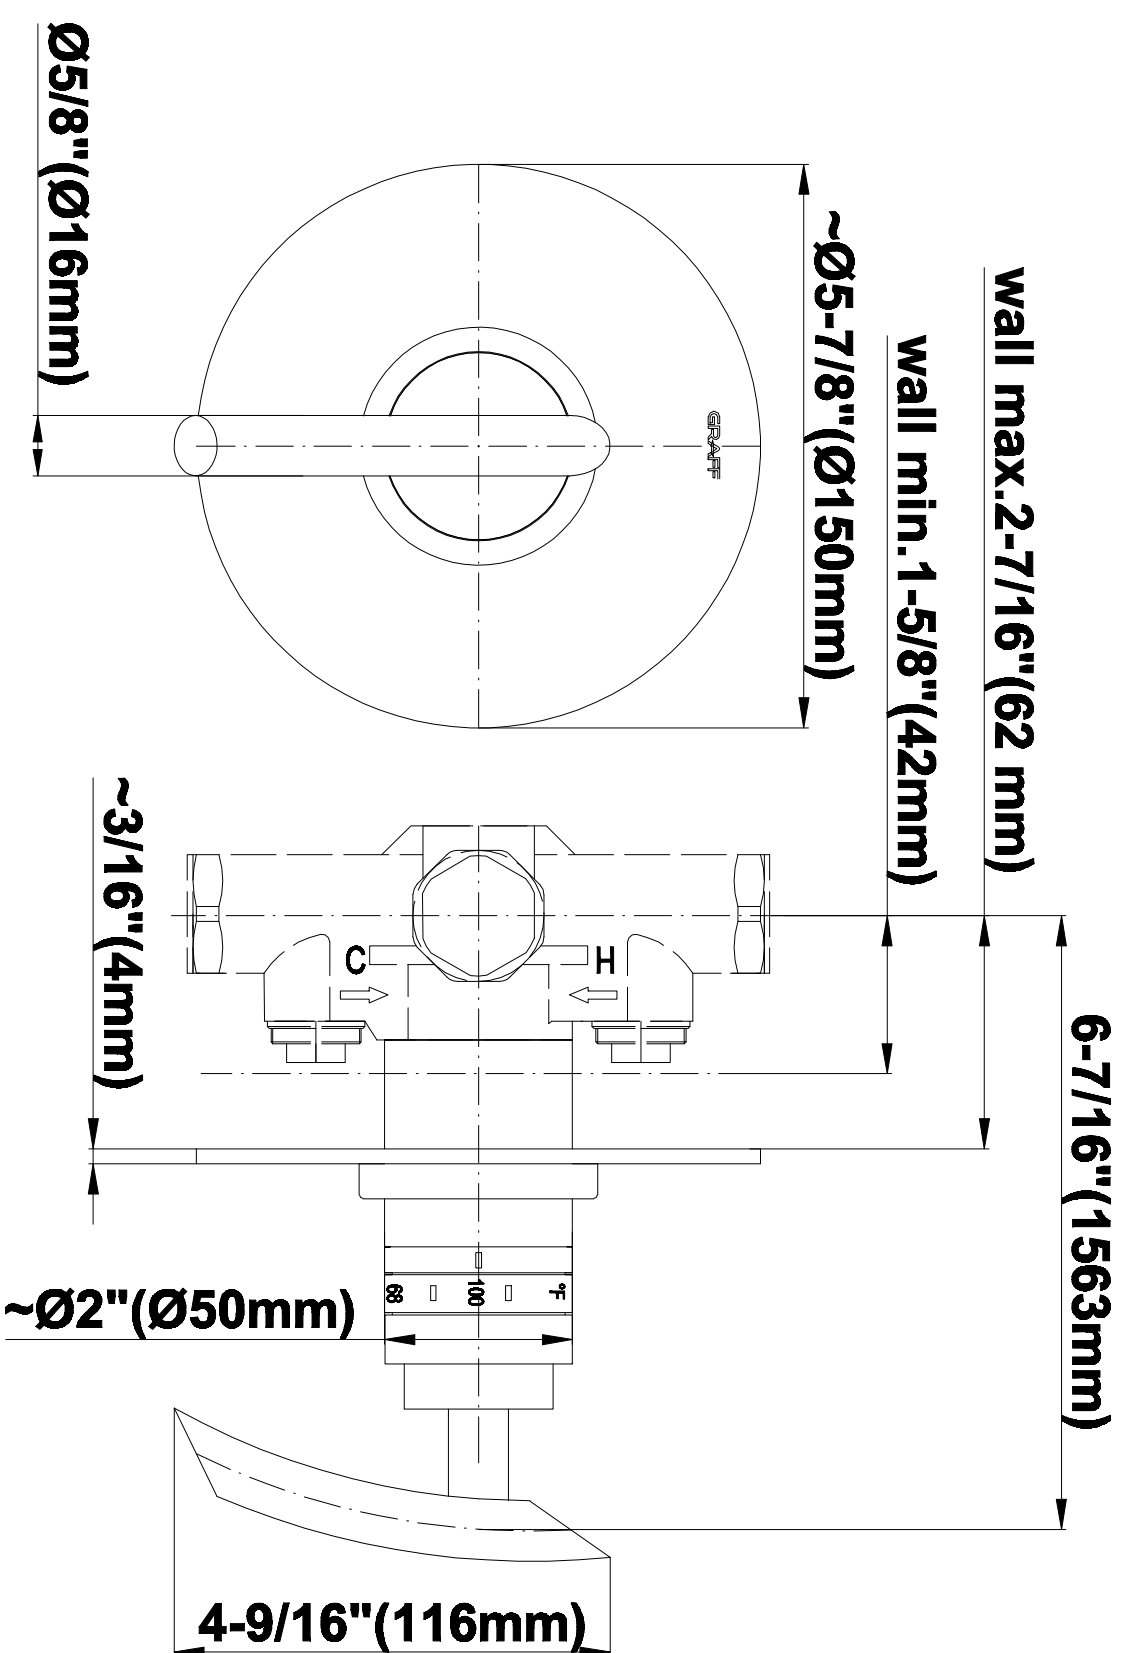

SHOWER
Full Thermostatic Shower System
with Transfer Valve (Rough &
Trim)

GRAFF®

GB5.122A-LM24S

Information

- 3/4" Thermostatic Valve
- 1/2" 4-Port Diverter Valve with 3 outlets and off function
- 8" Showerhead with 12" Arm & Flange
- Swivel Body Sprays (3 pieces)
- Handshower Set w/Wall Bracket
- Showerhead Features No-Clog, Easy-Clean Spray Nozzles
- Flow rates: showerhead \leq 1.8 max gpm, handshower \leq 1.5 max gpm, body sprays \leq 1.5 max gpm each

SHOWER
Rough
G-8005

GRAFF®

Information

- 18.4 gpm @ 60 psi
- 3/4" universal inlets/outlets with female threads
- Built-in service stops
- Complete serviceability from front of all units
- Supplied with protective plastic cover
- Thermostatic valve uses a paraffin wax cartridge

Finishes

Polished
Chrome

Steelnox[®]
(Satin Nickel)

G-8036

SHOWER
3-Way High Flow Transfer Rough
Valve WITH off function
G-8050

GRAFF®

Information

- Intended for use with Thermostatic Shower Systems
- 1/2" 3-way diverter valve with 3 outlets and off function
- Universal inlets/outlets with female threads
- Operates one function at a time
- Supplied with protective plastic cover
- CALGreen compliant depending on functions
- CALGreen

Finishes

Polished
Chrome

Steelnox®
(Satin Nickel)

G-8063

SHOWER
8" Round Brass Showerhead
G-8449

GRAFF®

Information

- 1/4" thick
- 169 no-clog, easy-clean rubber spray nozzles
- Recommended use with ceiling shower arm
- Recommended for use at no more than 10 degrees tilt
- Showerhead flow rate ≤ 1.8 max gpm
- CALGreen