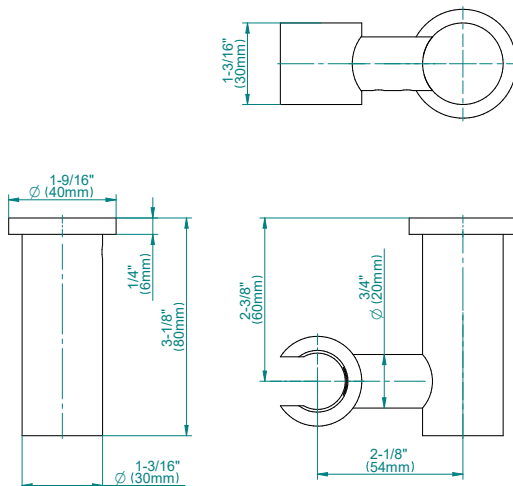

* Special order finish- call for availability

The measurements shown are for reference only. Products and specifications shown are subject to change without notice. Revised 10/2019

www.graff-designs.com | phone: 800-954-4723