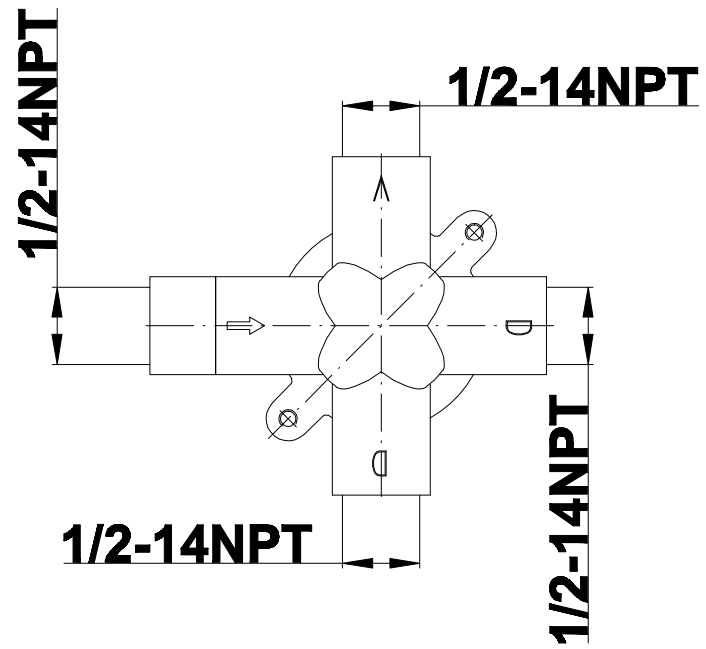

SHOWER
Full Thermostatic Shower System
with Transfer Valve (Rough &
Trim)

GRAFF®

GB5.122A-LM24S

Information

- 3/4" Thermostatic Valve
- 1/2" 4-Port Diverter Valve with 3 outlets and off function
- 8" Showerhead with 12" Arm & Flange
- Swivel Body Sprays (3 pieces)
- Handshower Set w/Wall Bracket
- Showerhead Features No-Clog, Easy-Clean Spray Nozzles
- Flow rates: showerhead \leq 1.8 max gpm, handshower \leq 1.5 max gpm, body sprays \leq 1.5 max gpm each

Finishes

Polished
Chrome

Steelnox[®]
(Satin Nickel)

G-8036

SHOWER
3-Way High Flow Transfer Rough
Valve WITH off function
G-8050

GRAFF®

Information

- Intended for use with Thermostatic Shower Systems
- 1/2" 3-way diverter valve with 3 outlets and off function
- Universal inlets/outlets with female threads
- Operates one function at a time
- Supplied with protective plastic cover
- CALGreen compliant depending on functions
- CALGreen

Finishes

Polished
Chrome

Steelnox®
(Satin Nickel)

G-8050

SHOWER
Tranquility Transfer Valve Trim
Plate and Handle
G-8063-LM24S-T

GRAFF®

Information

- Single metal lever handle
- Decorative trim plate WITH off function
- Use with G-8050 (4-port thermostatic diverter valve)
- To complete package, you must order rough diverter valve
- ADA

Finishes

Polished
Chrome

Steelnox®
(Satin Nickel)

G-8063

SHOWER
8" Round Brass Showerhead
G-8449

GRAFF®

Information

- 1/4" thick
- 169 no-clog, easy-clean rubber spray nozzles
- Recommended use with ceiling shower arm
- Recommended for use at no more than 10 degrees tilt
- Showerhead flow rate ≤ 1.8 max gpm
- CALGreen