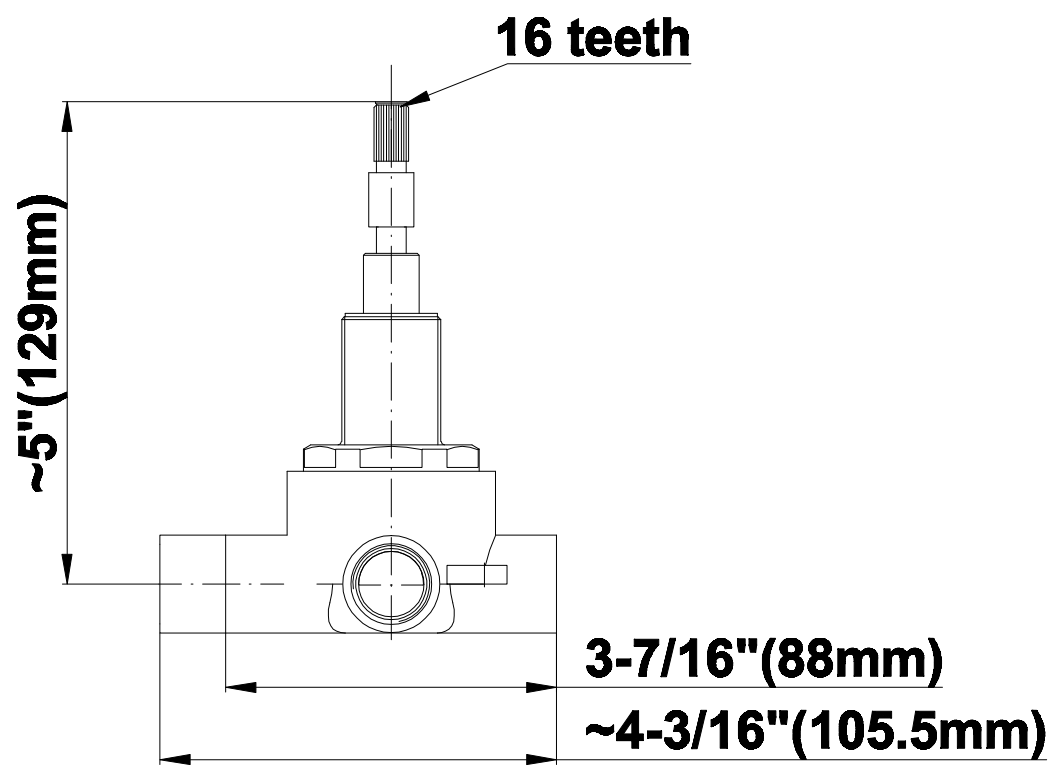

SHOWER
Full Thermostatic Shower System
with Transfer Valve (Rough &
Trim)

GRAFF®

GB5.122A-LM24S

Information

- 3/4" Thermostatic Valve
- 1/2" 4-Port Diverter Valve with 3 outlets and off function
- 8" Showerhead with 12" Arm & Flange
- Swivel Body Sprays (3 pieces)
- Handshower Set w/Wall Bracket
- Showerhead Features No-Clog, Easy-Clean Spray Nozzles
- Flow rates: showerhead \leq 1.8 max gpm, handshower \leq 1.5 max gpm, body sprays \leq 1.5 max gpm each

Finishes

Polished
Chrome

Steelnox[®]
(Satin Nickel)

G-8036

SHOWER
3-Way High Flow Transfer Rough
Valve WITH off function
G-8050

GRAFF®

Information

- Intended for use with Thermostatic Shower Systems
- 1/2" 3-way diverter valve with 3 outlets and off function
- Universal inlets/outlets with female threads
- Operates one function at a time
- Supplied with protective plastic cover
- CALGreen compliant depending on functions
- CALGreen

Finishes

Polished
Chrome

Steelnox®
(Satin Nickel)

G-8050

SHOWER
Tranquility Transfer Valve Trim
Plate and Handle
G-8063-LM24S-T

GRAFF®

Information

- Single metal lever handle
- Decorative trim plate WITH off function
- Use with G-8050 (4-port thermostatic diverter valve)
- To complete package, you must order rough diverter valve
- ADA

Finishes

Polished
Chrome

Steelnox®
(Satin Nickel)

G-8063

SHOWER
8" Round Brass Showerhead
G-8449

GRAFF®

Information

- 1/4" thick
- 169 no-clog, easy-clean rubber spray nozzles
- Recommended use with ceiling shower arm
- Recommended for use at no more than 10 degrees tilt
- Showerhead flow rate ≤ 1.8 max gpm
- CALGreen