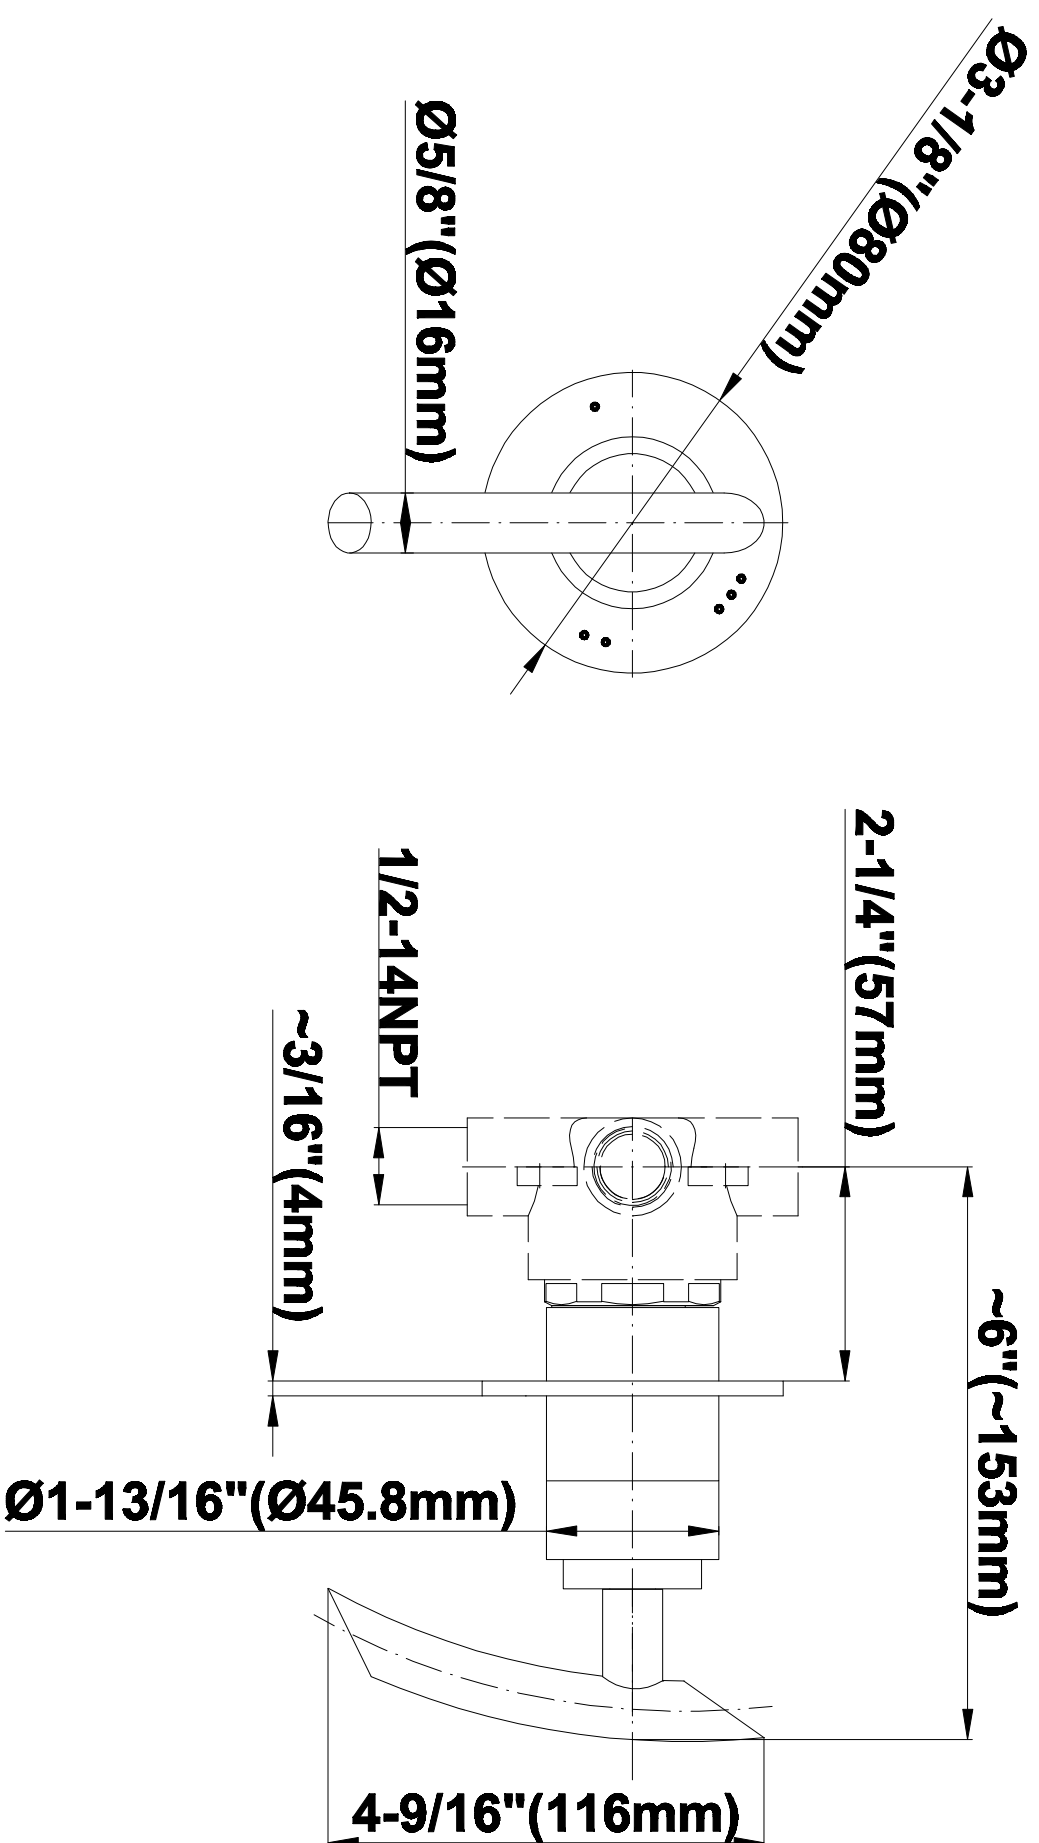

SHOWER
Full Thermostatic Shower System
with Transfer Valve (Rough &
Trim)

GRAFF®

GB5.122A-LM24S

Information

- 3/4" Thermostatic Valve
- 1/2" 4-Port Diverter Valve with 3 outlets and off function
- 8" Showerhead with 12" Arm & Flange
- Swivel Body Sprays (3 pieces)
- Handshower Set w/Wall Bracket
- Showerhead Features No-Clog, Easy-Clean Spray Nozzles
- Flow rates: showerhead \leq 1.8 max gpm, handshower \leq 1.5 max gpm, body sprays \leq 1.5 max gpm each

SHOWER
Rough
G-8005

GRAFF®

Information

- 18.4 gpm @ 60 psi
- 3/4" universal inlets/outlets with female threads
- Built-in service stops
- Complete serviceability from front of all units
- Supplied with protective plastic cover
- Thermostatic valve uses a paraffin wax cartridge

Finishes

Polished
Chrome

Steelnox[®]
(Satin Nickel)

G-8036

SHOWER
3-Way High Flow Transfer Rough
Valve WITH off function
G-8050

GRAFF®

Information

- Intended for use with Thermostatic Shower Systems
- 1/2" 3-way diverter valve with 3 outlets and off function
- Universal inlets/outlets with female threads
- Operates one function at a time
- Supplied with protective plastic cover
- CALGreen compliant depending on functions
- CALGreen

Finishes

Polished
Chrome

Steelnox®
(Satin Nickel)

G-8063

SHOWER
8" Round Brass Showerhead
G-8449

GRAFF®

Information

- 1/4" thick
- 169 no-clog, easy-clean rubber spray nozzles
- Recommended use with ceiling shower arm
- Recommended for use at no more than 10 degrees tilt
- Showerhead flow rate ≤ 1.8 max gpm
- CALGreen