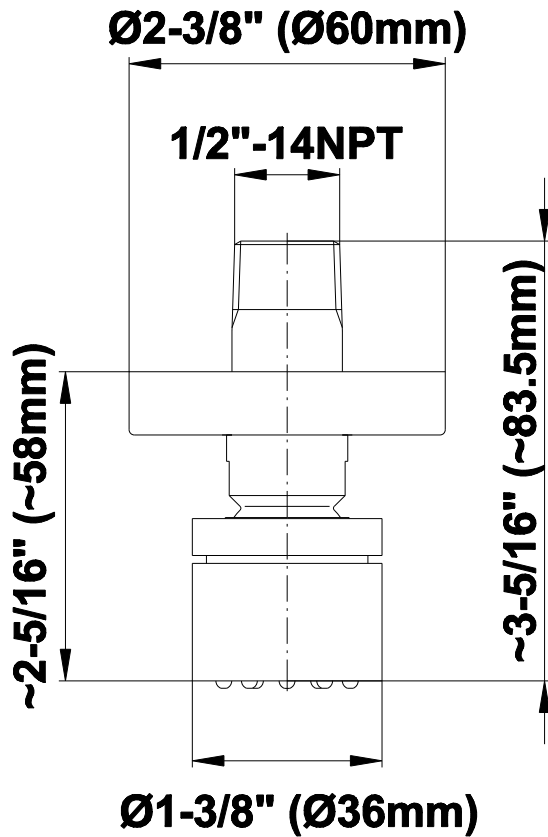

Warranty

- Limited lifetime warranty

For complete warranty information go to www.graff-faucets.com/en-nam/warranty