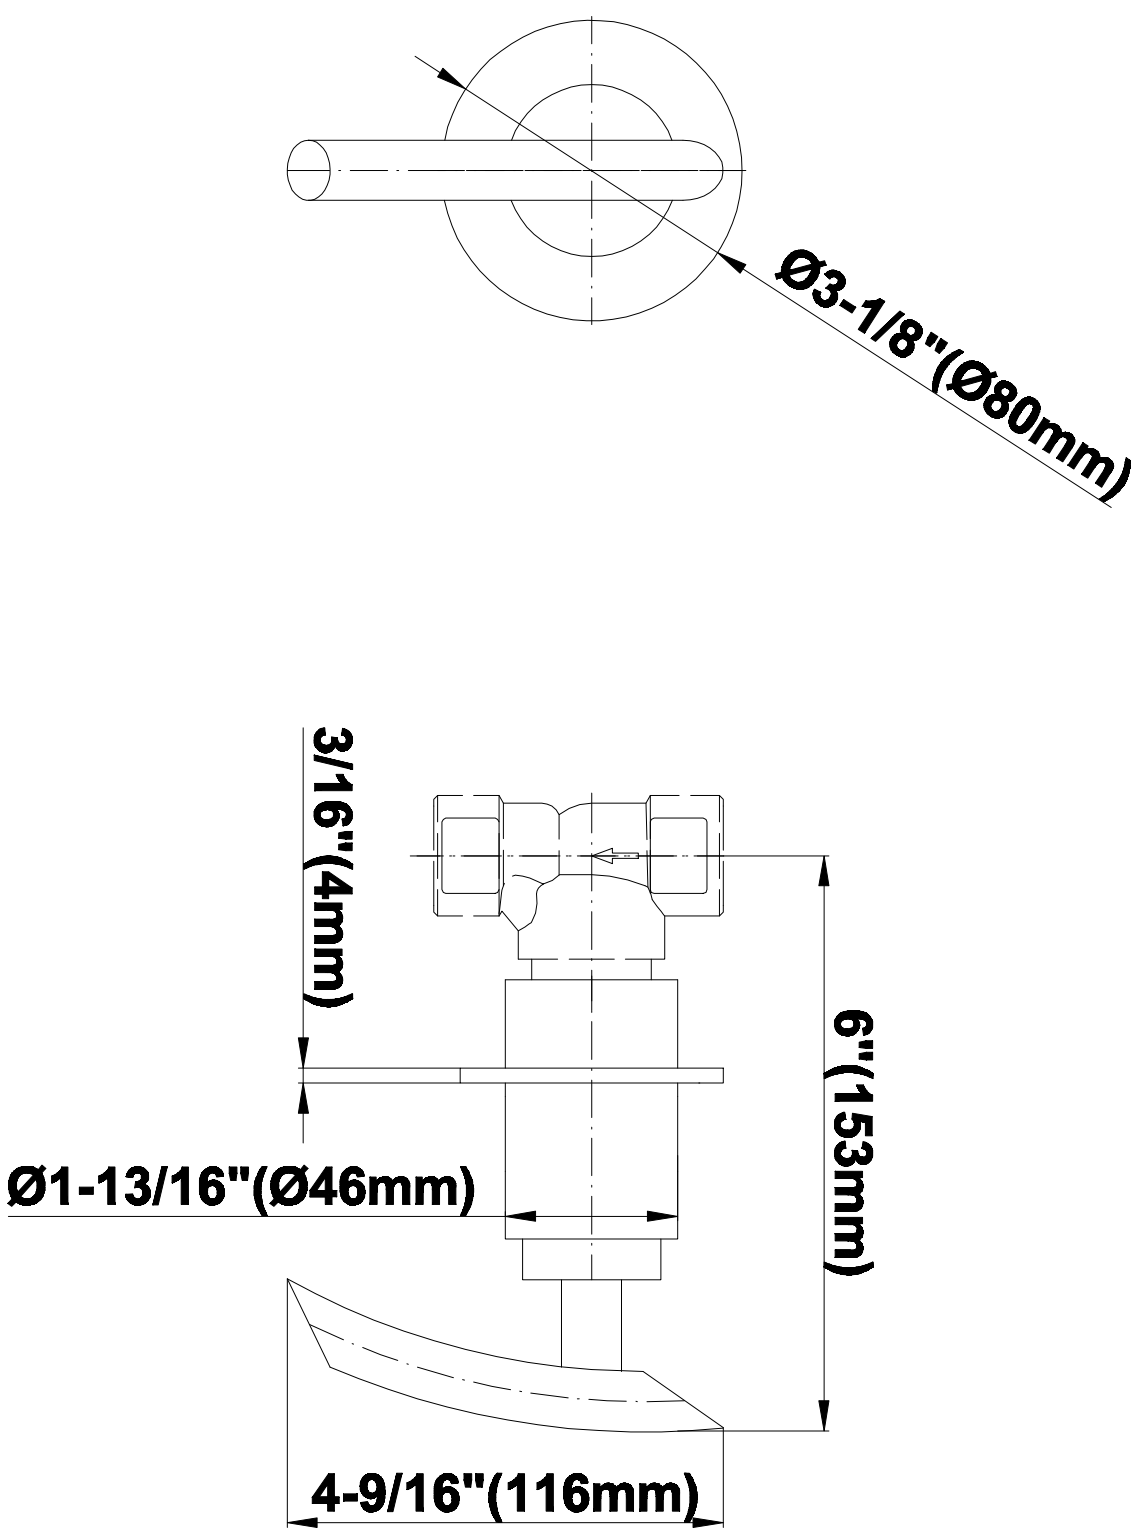

SHOWER
Contemporary Square
Thermostatic Set w/Body Sprays
& Handshower (Rough & Trim)
GB1.232A-LM24S

GRAFF[®]

Information

- 8" Rain Showerhead with 12" Wall-Mounted Shower Arm
- Flush-Mounted Swivel Body Sprays (3 pieces)
- 3/4" Thermostatic Valve
- Handshower Set w/Wall Bracket and Multi-function Handshower
- Stop/Volume Control Valves (3 pieces)
- Flow rates: showerhead \leq 1.8 max gpm, handshower \leq 1.5 max gpm, body sprays \leq 1.5 max gpm each
- Optional Extension Kit Available

Finishes

Polished
Chrome

Steelnox®
(Satin Nickel)

G-8093

SHOWER
8" Round Brass Showerhead
G-8449

GRAFF®

Information

- 1/4" thick
- 169 no-clog, easy-clean rubber spray nozzles
- Recommended use with ceiling shower arm
- Recommended for use at no more than 10 degrees tilt
- Showerhead flow rate ≤ 1.8 max gpm
- CALGreen

Finishes

Polished
Chrome

Steelnox®
(Satin Nickel)

G-8449

Aqua-Sense Collection
Contemporary 8" Round Showerhead

Product Features

- 1/4" thick
- 169 no-clog, easy-clean rubber spray nozzles
- Showerhead flow rate ≤ 1.8 max gpm