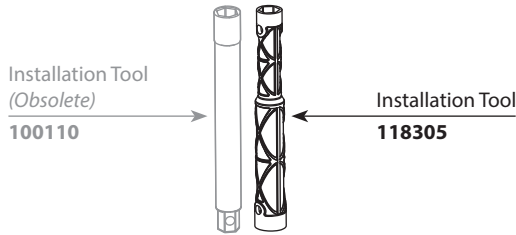

■ Order by Part Number

There is more than one version of this model.
Page down to identify the version you have.

Savvy™ Single-Handle Kitchen Faucet w/Spray		
MODEL	TYPE	FINISH
CAS791	Lever	Chrome
CAS791CSL	Lever	Classic Stainless
CAS791BB	Lever	Brushed Bronze

■ Order by Part Number

Savvy™ Single-Handle Kitchen Faucet w/Spray		
MODEL	TYPE	FINISH
CAS791	Lever	Chrome
CAS791CSL	Lever	Classic Stainless
CAS791BB	Lever	Brushed Bronze