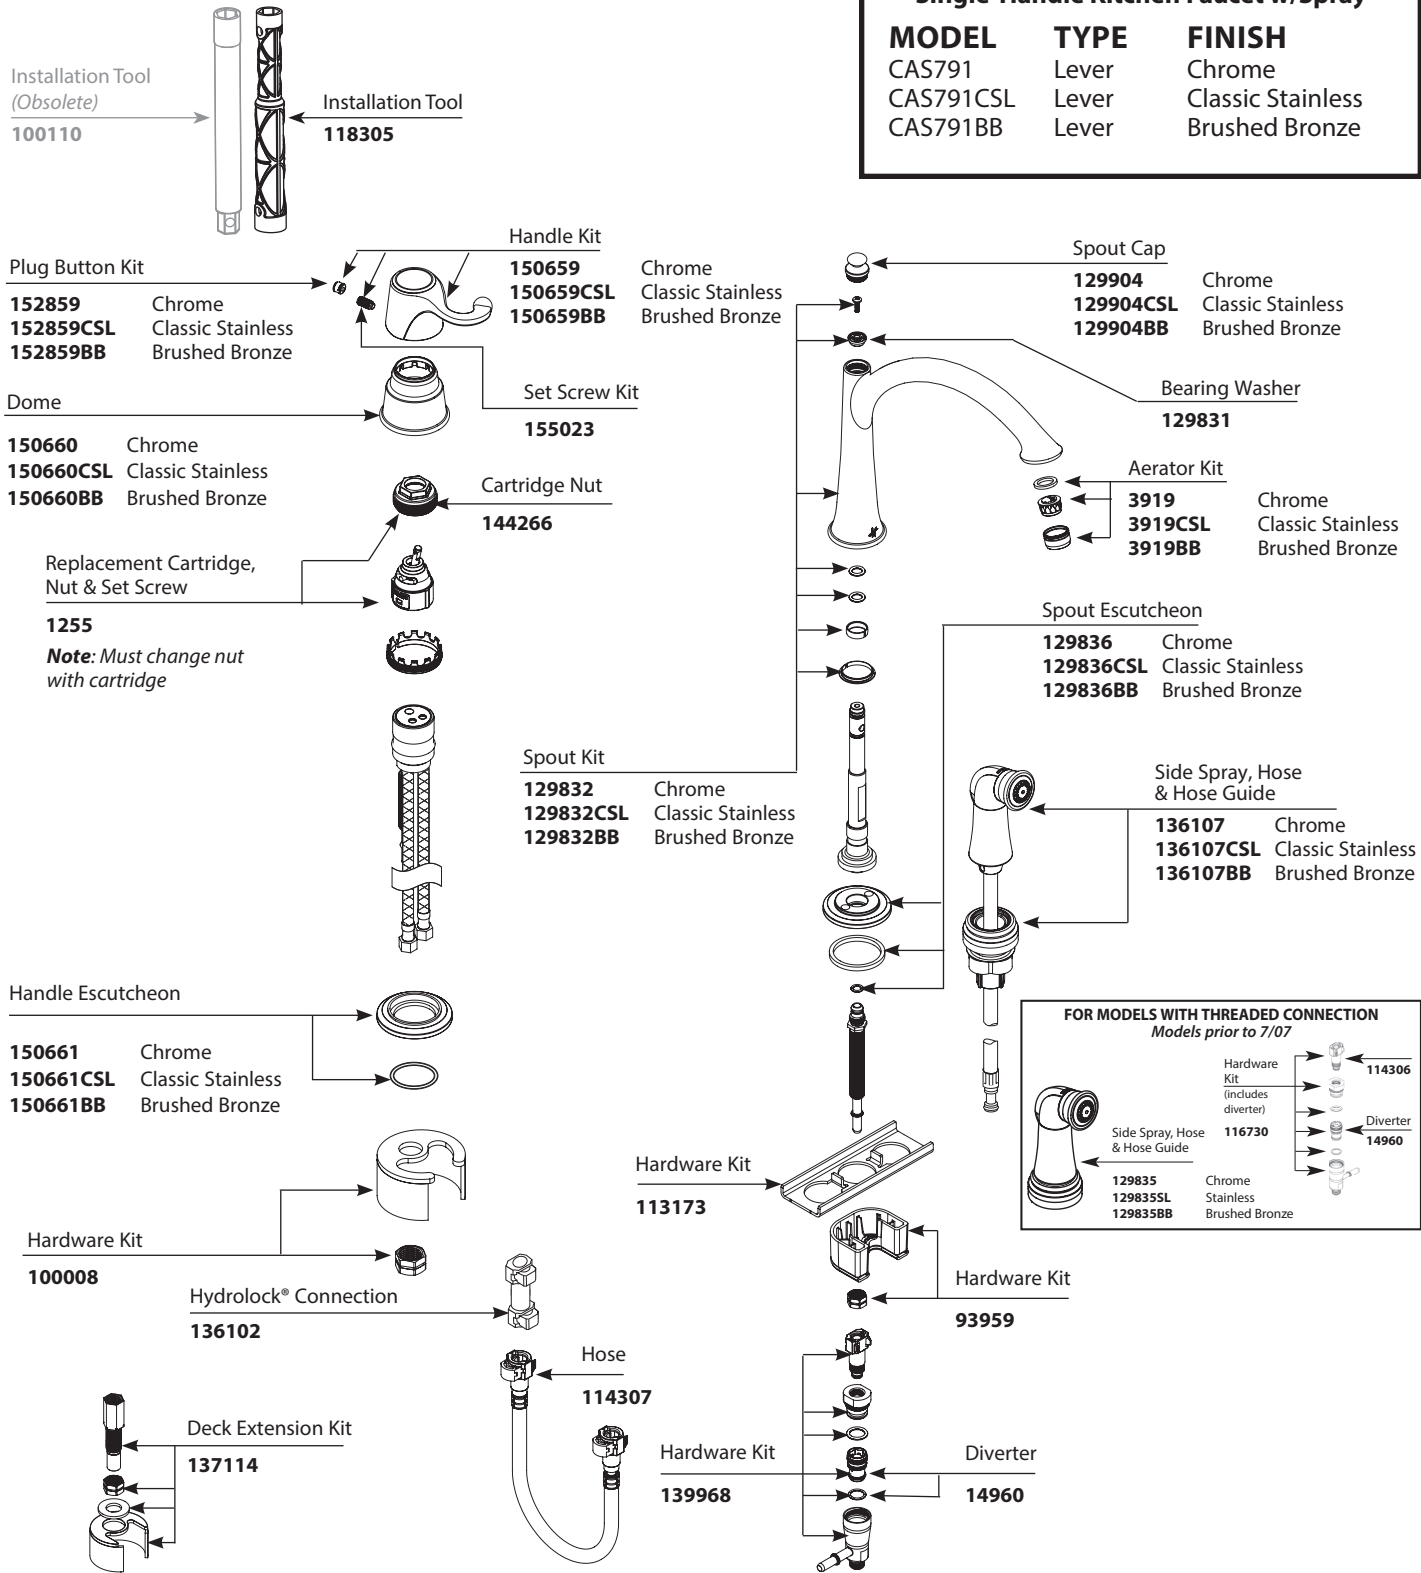

■ Order by Part Number

There is more than one version of this model.
Page down to identify the version you have.

Savvy™ Single-Handle Kitchen Faucet w/Spray		
MODEL	TYPE	FINISH
CAS791	Lever	Chrome
CAS791CSL	Lever	Classic Stainless
CAS791BB	Lever	Brushed Bronze

■ Order by Part Number

Savvy™ Single-Handle Kitchen Faucet w/Spray		
MODEL	TYPE	FINISH
CAS791	Lever	Chrome
CAS791CSL	Lever	Classic Stainless
CAS791BB	Lever	Brushed Bronze