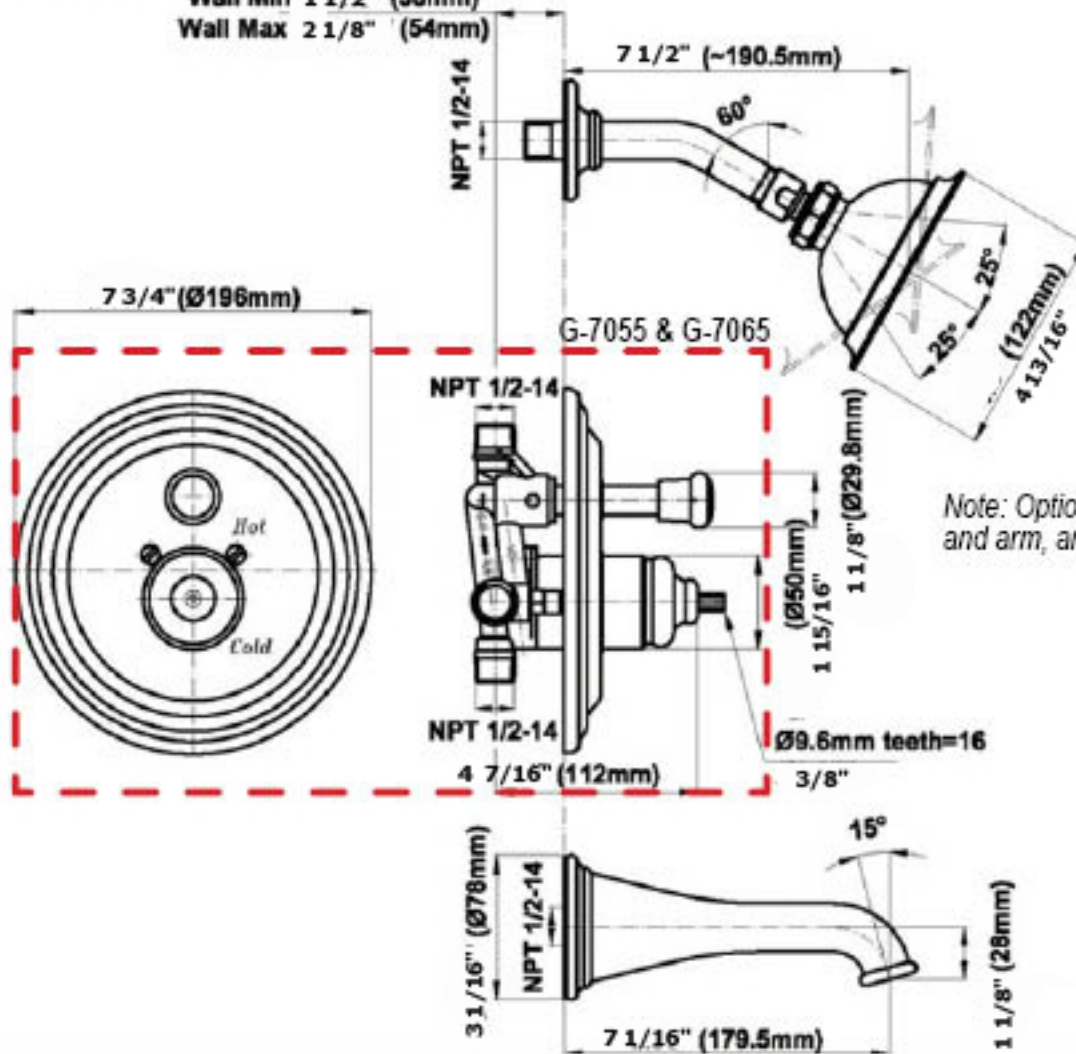

SHOWER
Pressure Balancing Shower
System - Tub and Shower
G-7165-LM34S

GRAFF®

Information

- 1/2" pressure balance valve with diverter and trim
- 5" showerhead with 5" wall-mounted shower arm
- 7" traditional tub spout
- Optional extension kit
- Showerhead flow rate ≤ 1.8 max gpm
- ADA
- CALGreen

Complete Shower Set G-7165

Trim and Valve Kit Only G-7055 & G-7065

Wall Min 1 1/2" (38mm)

Wall Max 2 1/8" (54mm)

Note: Optional Shower head and arm, and tub spout shown.

Trim Only G-7065-XX

Includes one of the following handles: