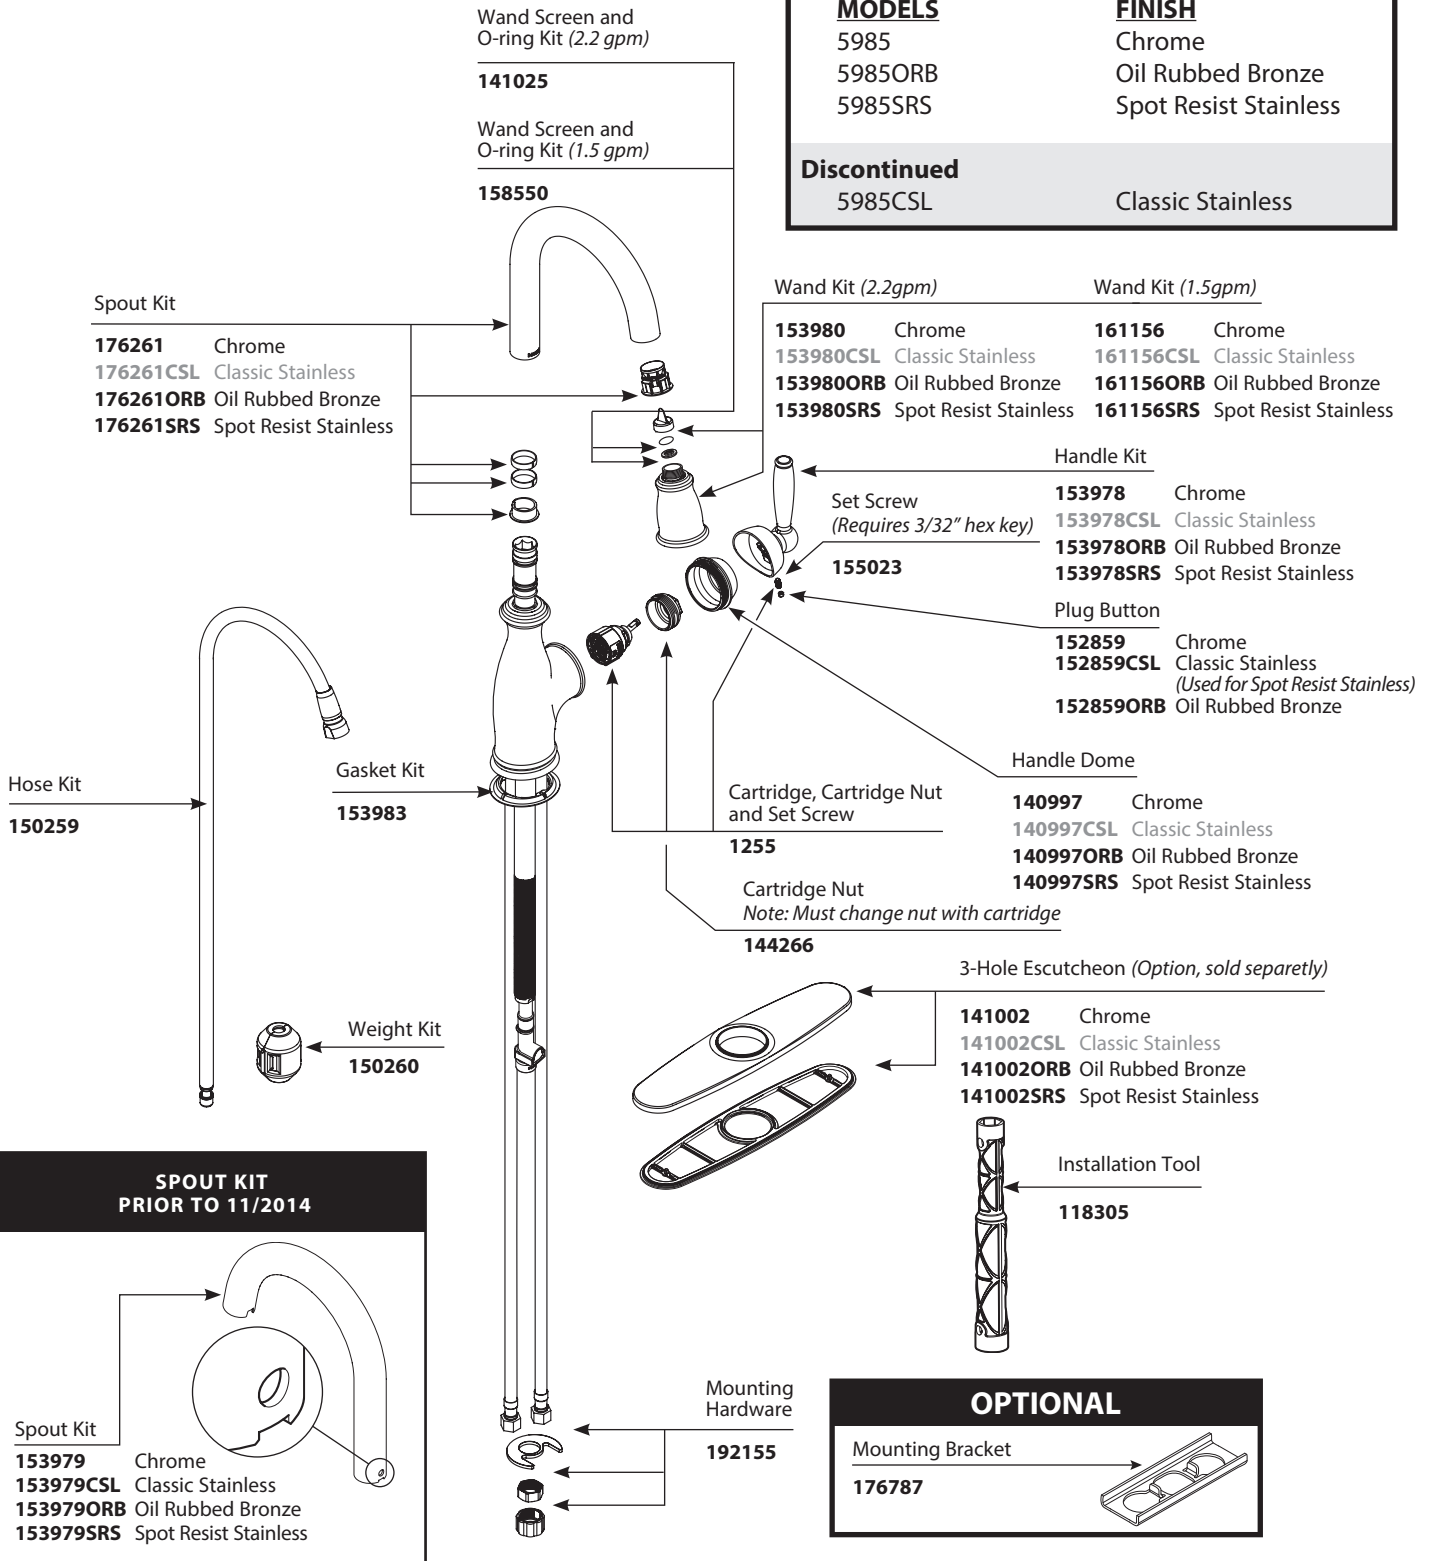

■ Order by Part Number

*There is more than one version of this model.
Page down to identify the version you have.*

BRANTFORD™ Single-Handle Pulldown Prep/Bar Faucet	
MODELS	FINISH
5985	Chrome
5985ORB	Oil Rubbed Bronze
5985SRS	Spot Resist Stainless
Discontinued	
5985CSL	Classic Stainless

SPOUT KIT PRIOR TO 11/2014

Spout Kit
153979 Chrome
153979CSL Classic Stainless
153979ORB Oil Rubbed Bronze
153979SRS Spot Resist Stainless

■ Order by Part Number

BRANTFORD™ Single-Handle Pulldown Prep/Bar Faucet	
MODELS	FINISH
5985	Chrome
5985ORB	Oil Rubbed Bronze
5985SRS	Spot Resist Stainless
Discontinued	
5985CSL	Classic Stainless

SPOUT KIT PRIOR TO 11/2014

Spout Kit

- 153979 Chrome
- 153979CSL Classic Stainless
- 153979ORB Oil Rubbed Bronze
- 153979SRS Spot Resist Stainless

153979, 153979CSL, 153979ORB, 153979SRS
 ©2018 Moen Inc.

■ Order by Part Number

BRANTFORD™ Single-Handle Pulldown Prep/Bar Faucet	
MODELS	FINISH
5985	Chrome
5985CSL	Classic Stainless
5985ORB	Oil Rubbed Bronze