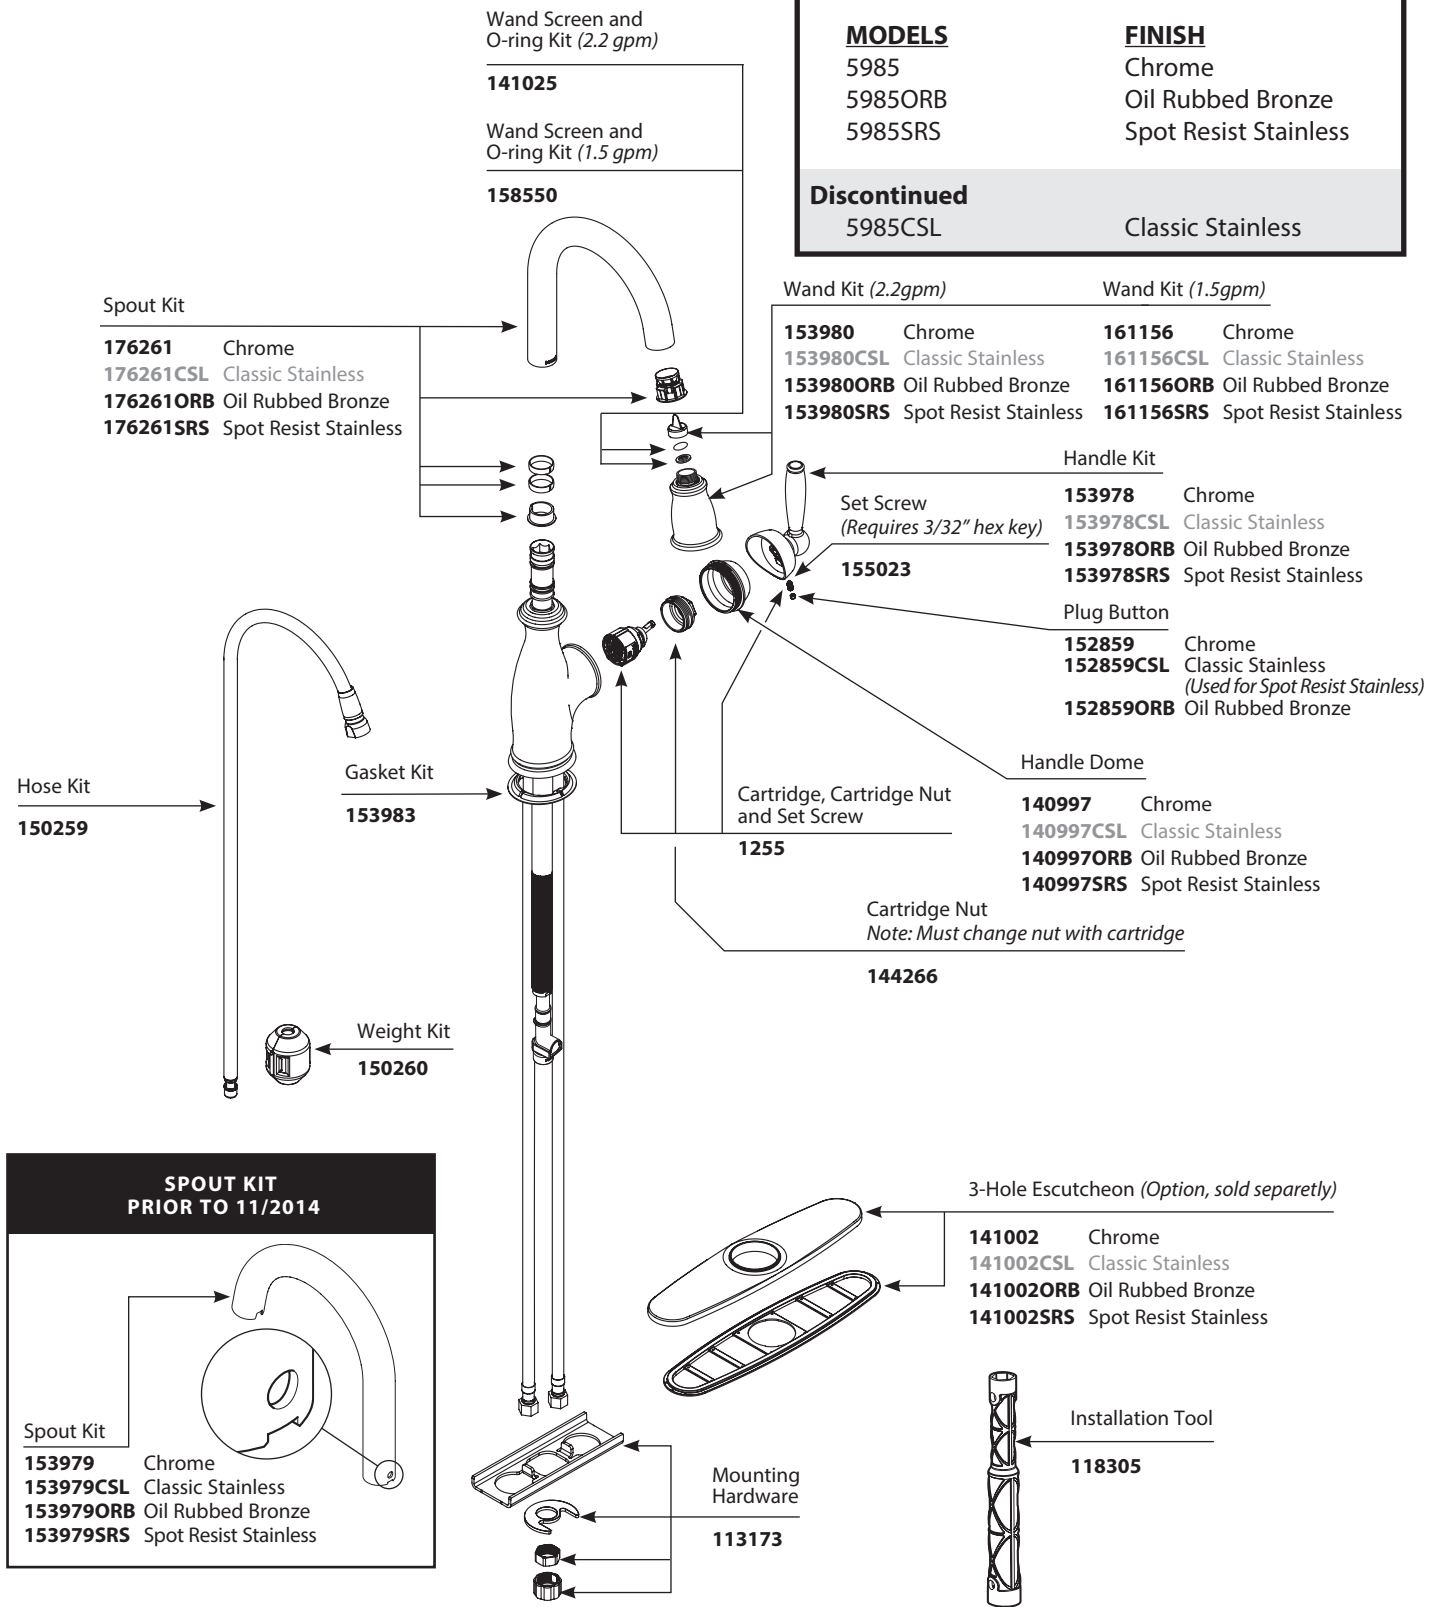

■ Order by Part Number

BRANTFORD™ Single-Handle Pulldown Prep/Bar Faucet	
MODELS	FINISH
5985	Chrome
5985ORB	Oil Rubbed Bronze
5985SRS	Spot Resist Stainless
Discontinued	
5985CSL	Classic Stainless

SPOUT KIT PRIOR TO 11/2014

Spout Kit

- 153979 Chrome
- 153979CSL Classic Stainless
- 153979ORB Oil Rubbed Bronze
- 153979SRS Spot Resist Stainless