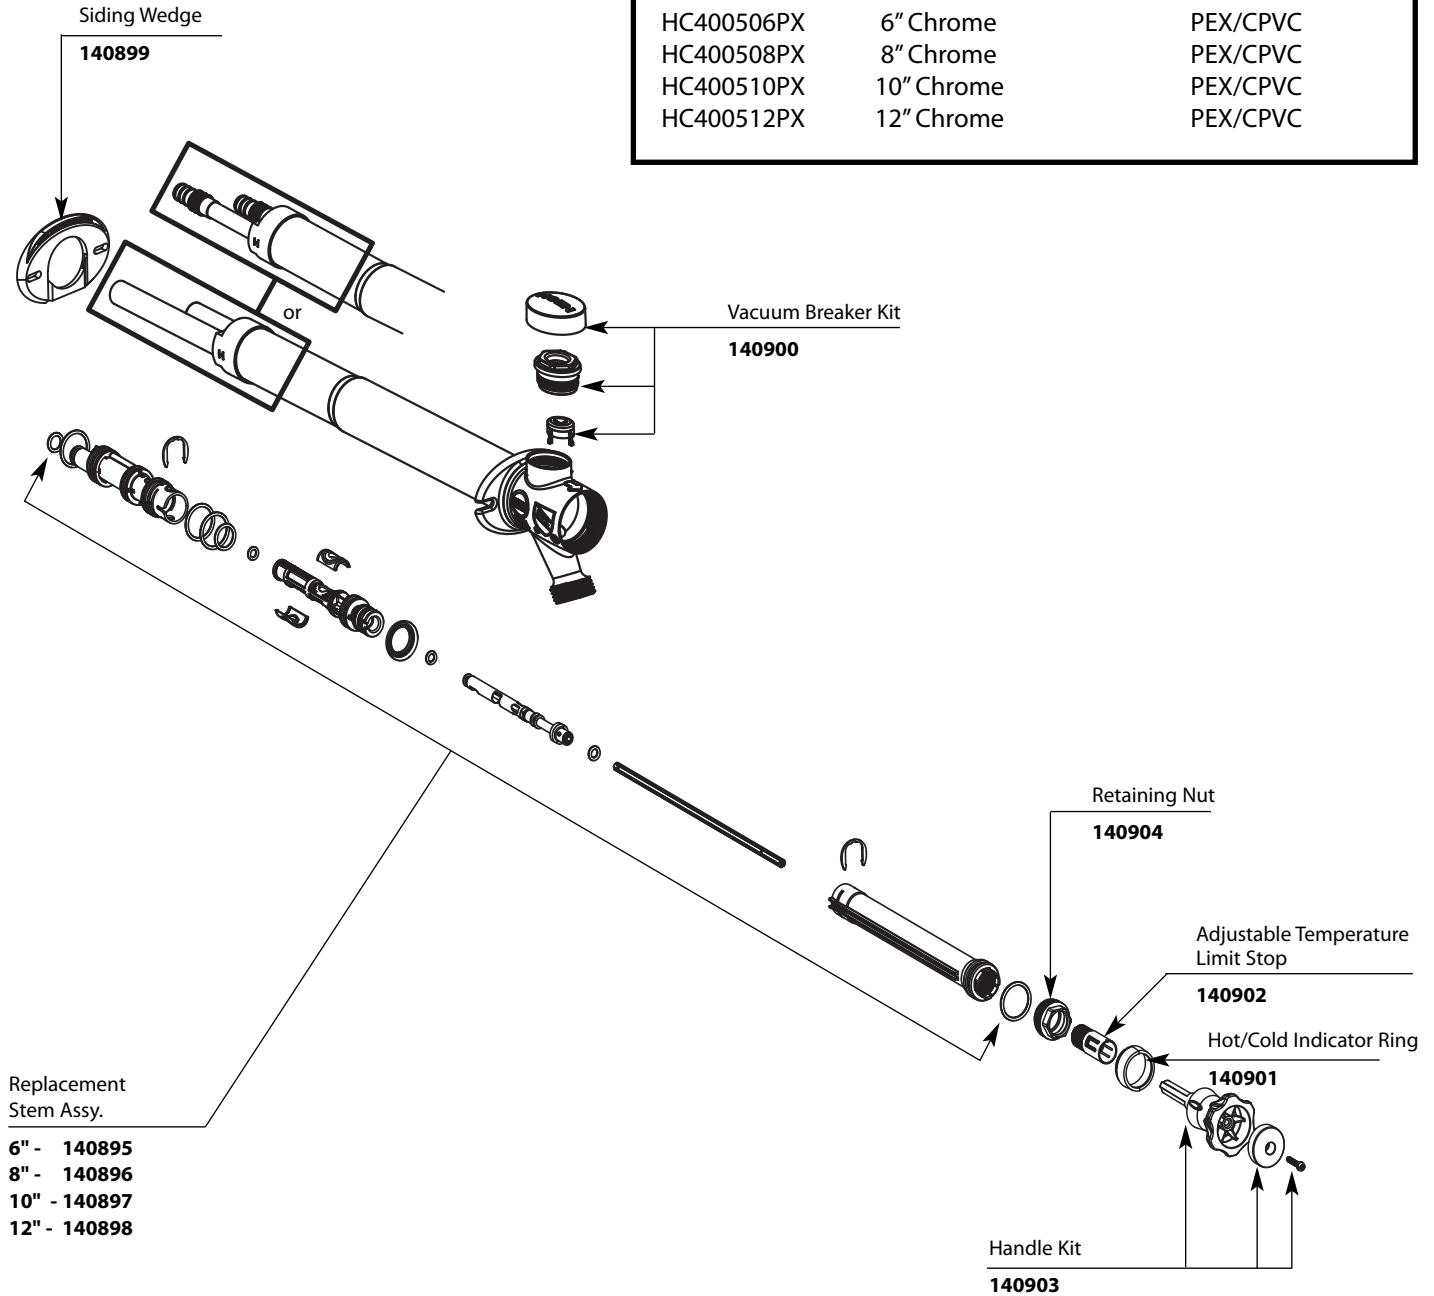

Buy it for looks. Buy it for life.®

Illustrated Parts

■ Order by Part Number

Single Handle Hot & Cold Sill Faucet		
<u>MODEL</u>	<u>FINISH</u>	<u>INLET CONNECTION</u>
HC400506	6" Chrome	CC
HC400508	8" Chrome	CC
HC400510	10" Chrome	CC
HC400512	12" Chrome	CC
HC400506PX	6" Chrome	PEX/CPVC
HC400508PX	8" Chrome	PEX/CPVC
HC400510PX	10" Chrome	PEX/CPVC
HC400512PX	12" Chrome	PEX/CPVC