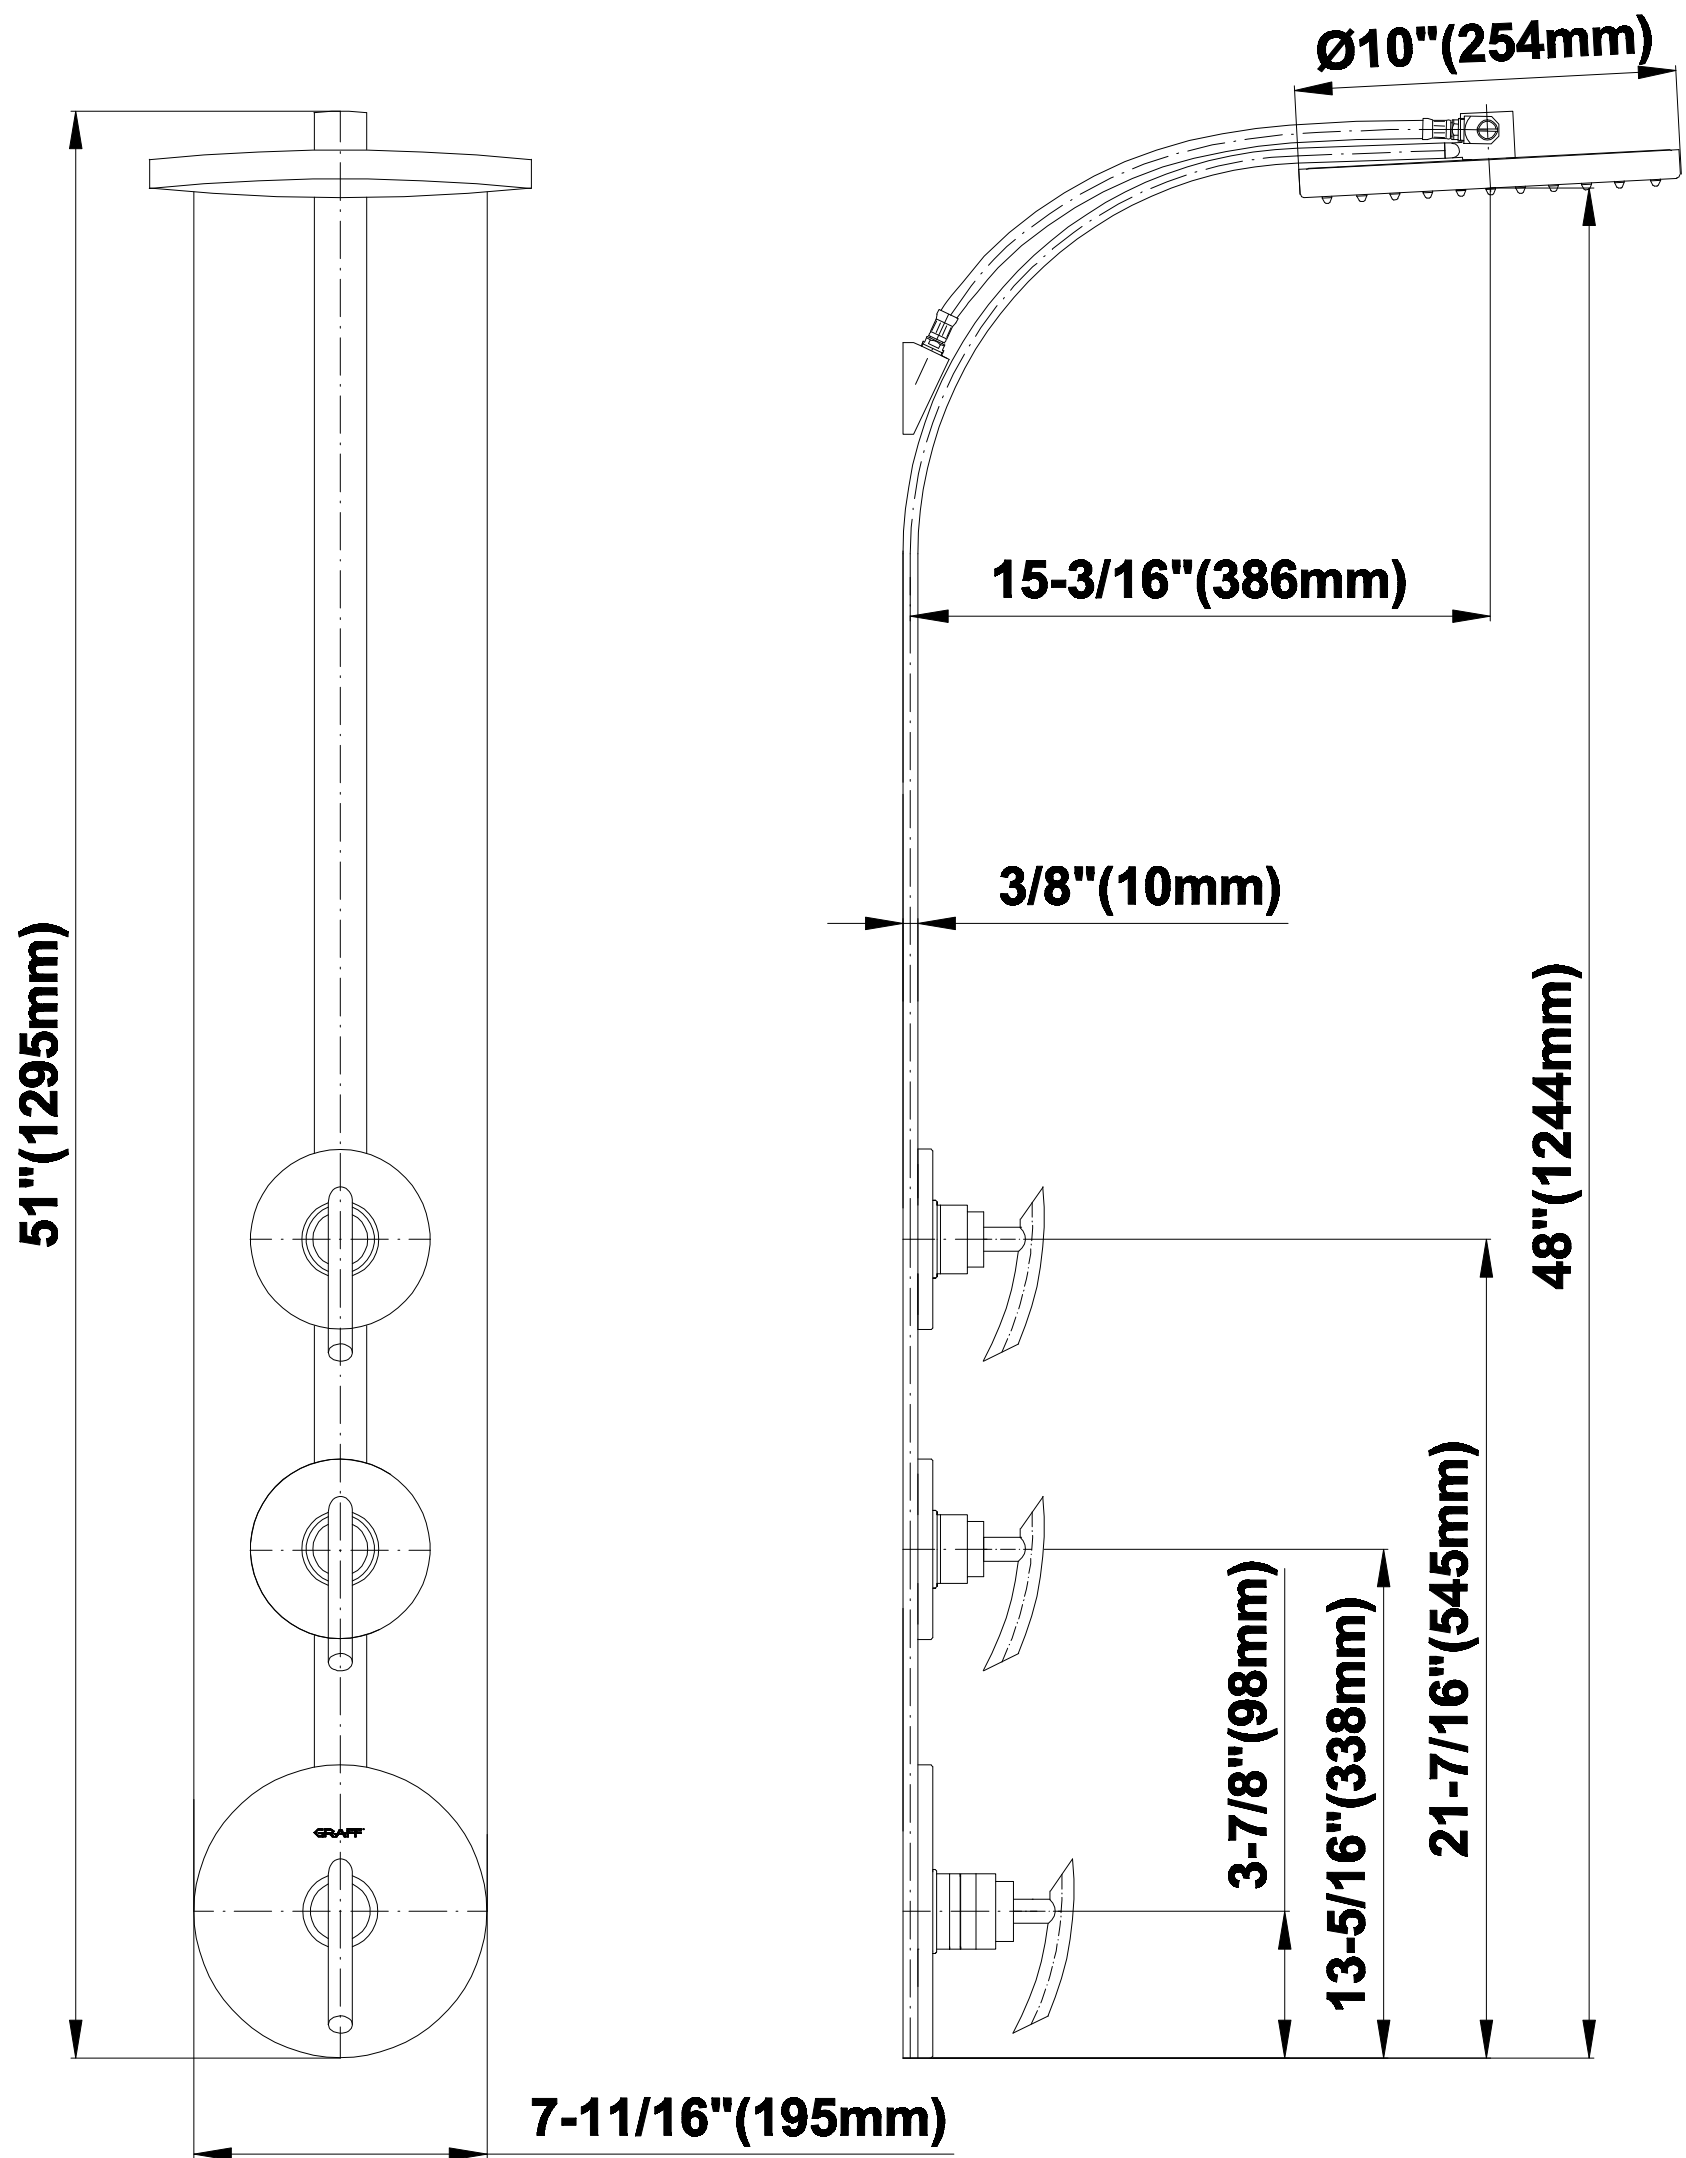

SHOWER
Round Thermostatic Ski Shower
Set w/Handspray (Rough & Trim)
GD2.020A-LM24S

GRAFF®

Information

- 3/4" Thermostatic Valve
- Showerhead with no-clog, easy-clean spray nozzles
- Handshower Set w/Wall Bracket
- Optional Extension Kit Available
- Flow Rates: showerhead ≤ 2.5 max gpm, handshower ≤ 1.5 max gpm

SHOWER
59" Shower Hose
G-8605

GRAFF®

Information

- Brass spiral flexible hose with conical nut

Finishes

Polished
Chrome

Steelnox®
(Satin Nickel)

Product Features

SteelInox®
(Satin Nickel)

G-8714

Contemporary Round Handshower

Product Features

- Solid brass construction
- Smooth, all-metal handle
- Aerated flow rate ≤ 1.5 max gpm
- Shower hose not included

Code Compliance

SHOWER
Rough Ski Shower
G-8805

GRAFF®

Information

- Complete rough box includes 1 thermostatic and 2 Stop/Volume Control Valves

Finishes

Polished
Chrome

Steelnox®
(Satin Nickel)

Complete Rough Box G-8805