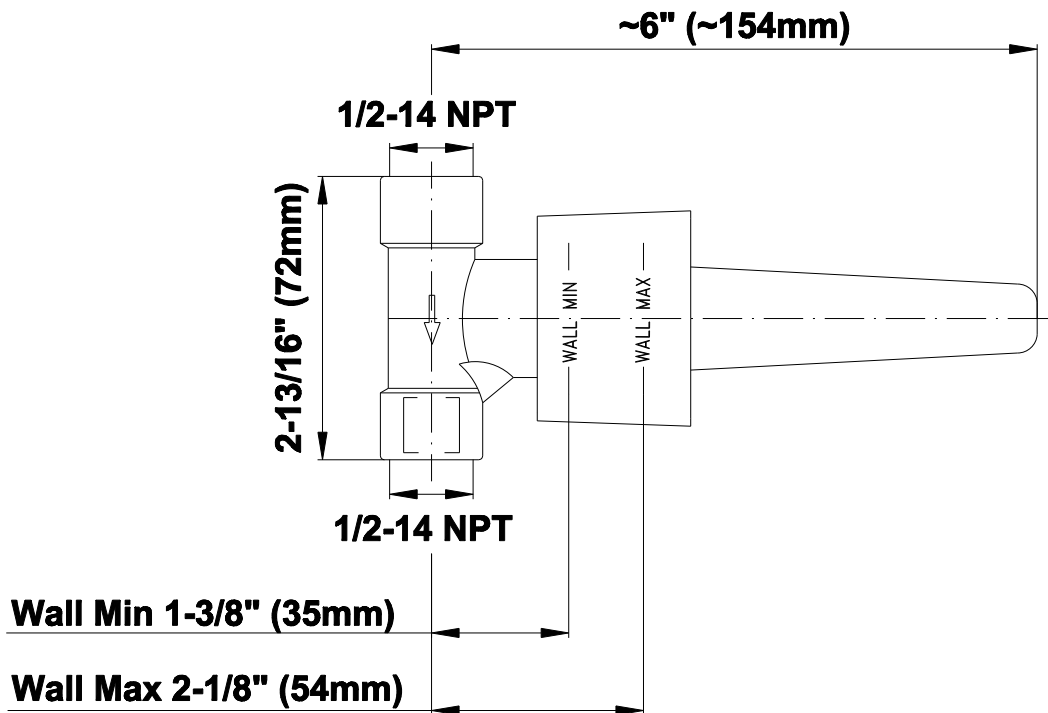

The measurements shown are for reference only. Products and specifications shown are subject to change without notice. Revised 09/2015.

www.graff-faucets.com | phone: 800-954-4723