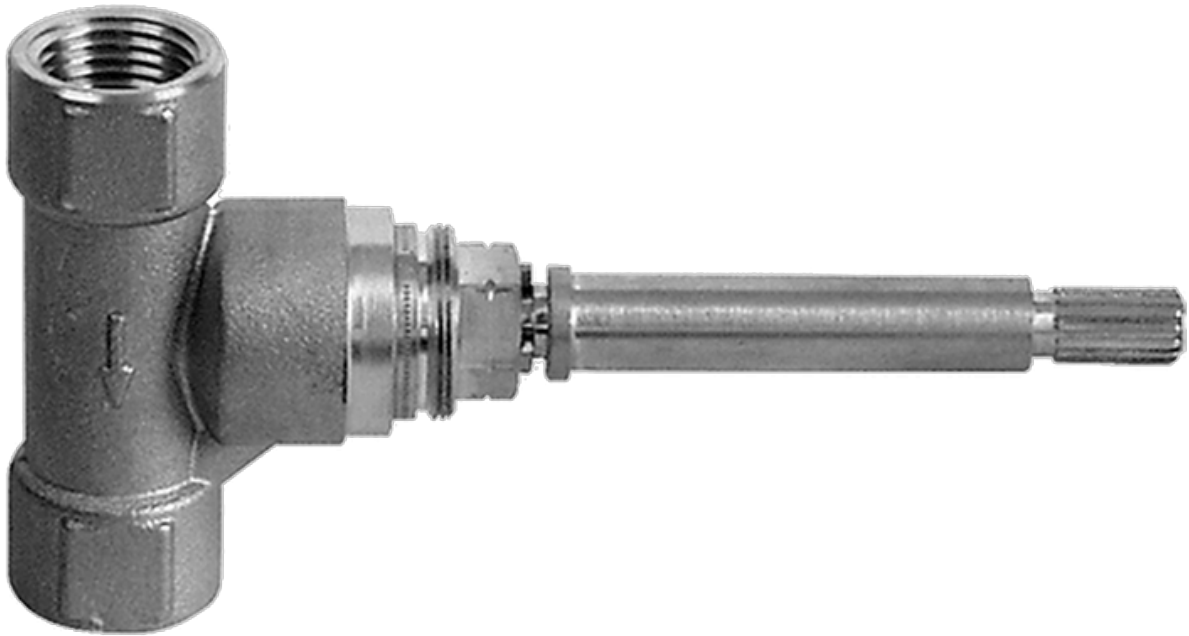

SHOWER
Round Thermostatic Ski Shower
Set w/Body Sprays & Handspray
(Rough & Trim)
GD1.130A-LM37S

GRAFF®

Information

- 3/4" Thermostatic Valve
- Showerhead with no-clog, easy-clean spray nozzle
- Swivel Body Sprays (4 pieces)
- Handshower Set w/Wall Bracket and Multi-function Handshower
- Stop/Volume Control Valve (3 pieces)
- Optional Extension Kit Available
- Flow Rates: showerhead ≤ 2.5 max gpm, handshower ≤ 1.5 max gpm

SHOWER
Rough
G-8070

GRAFF®

Information

- 1/2" universal inlets/outlets with female threads
- Supplied with protective plastic cover

Finishes

Polished
Chrome

Steelnix®
(Satin Nickel)

G-8070

1/2" Concealed Stop/Volume Control Rough Valve

Product Features

- 6.85 gpm @ 60 psi
- 1/2" universal inlets/outlets with female threads
- Supplied with protective plastic cover

Warranty

- Limited lifetime warranty

Finishes

Polished
Chrome

Steelnox®
(Satin Nickel)

G-8495

Shower Components

Contemporary Flush-Mount Body Spray with Solid Brass Swivel Head

Product Features

- 12 no-clog, easy-clean silicone jets
- Metal ball-joint allows for 18° angle adjustment of body spray
- Brass wall escutcheon and flush-mounted trim
- 1/2" NPT female thread inlet
- Body spray flow rate ≤ 1.5 max gpm