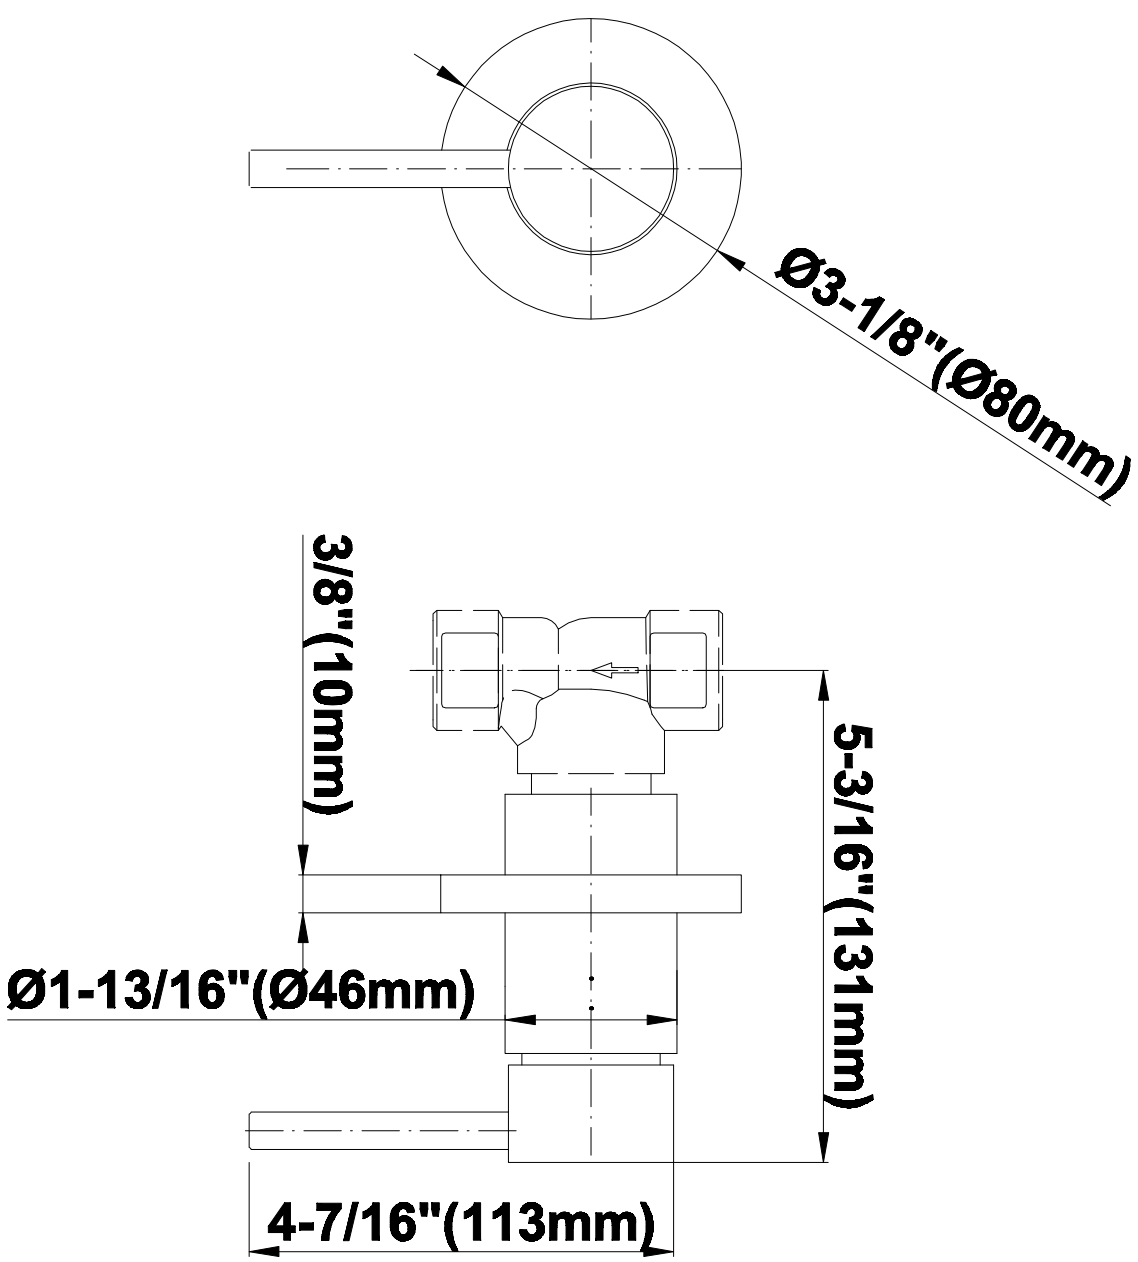

SHOWER
Round Thermostatic Ski Shower
Set w/Body Sprays & Handspray
(Rough & Trim)
GD1.130A-LM37S

GRAFF®

Information

- 3/4" Thermostatic Valve
- Showerhead with no-clog, easy-clean spray nozzle
- Swivel Body Sprays (4 pieces)
- Handshower Set w/Wall Bracket and Multi-function Handshower
- Stop/Volume Control Valve (3 pieces)
- Optional Extension Kit Available
- Flow Rates: showerhead ≤ 2.5 max gpm, handshower ≤ 1.5 max gpm

www.graff-faucets.com | phone: 800-954-4723

SHOWER
M.E./M.E. 25 STAMPED Plate
w/Handle
G-8092-LM37S-T

GRAFF®

Information

- Single metal handle
- Decorative trim plate
- Use with G-8070 or G-8075 thermostatic stop/volume control rough valve
- To complete package, you must order rough valve

Finishes

Polished
Chrome

Steelnox®
(Satin Nickel)

G-8092

SHOWER
Contemporary Flush Mount Body
Spray w/ Solid Brass Swivel Head
G-8495

GRAFF®

Information

- 12 no-clog, easy-clean silicon jets
- Metal ball-joint allows for 18° angle adjustment of body spray
- Brass wall escutcheon and flush-mounted trim
- 1/2" NPT female thread inlet
- Body spray flow rate \leq 1.5 max gpm

Finishes

Polished
Chrome

Steelnox®
(Satin Nickel)

G-8495

Shower Components

Contemporary Flush-Mount Body Spray with Solid Brass Swivel Head

Product Features

- 12 no-clog, easy-clean silicone jets
- Metal ball-joint allows for 18° angle adjustment of body spray
- Brass wall escutcheon and flush-mounted trim
- 1/2" NPT female thread inlet
- Body spray flow rate ≤ 1.5 max gpm