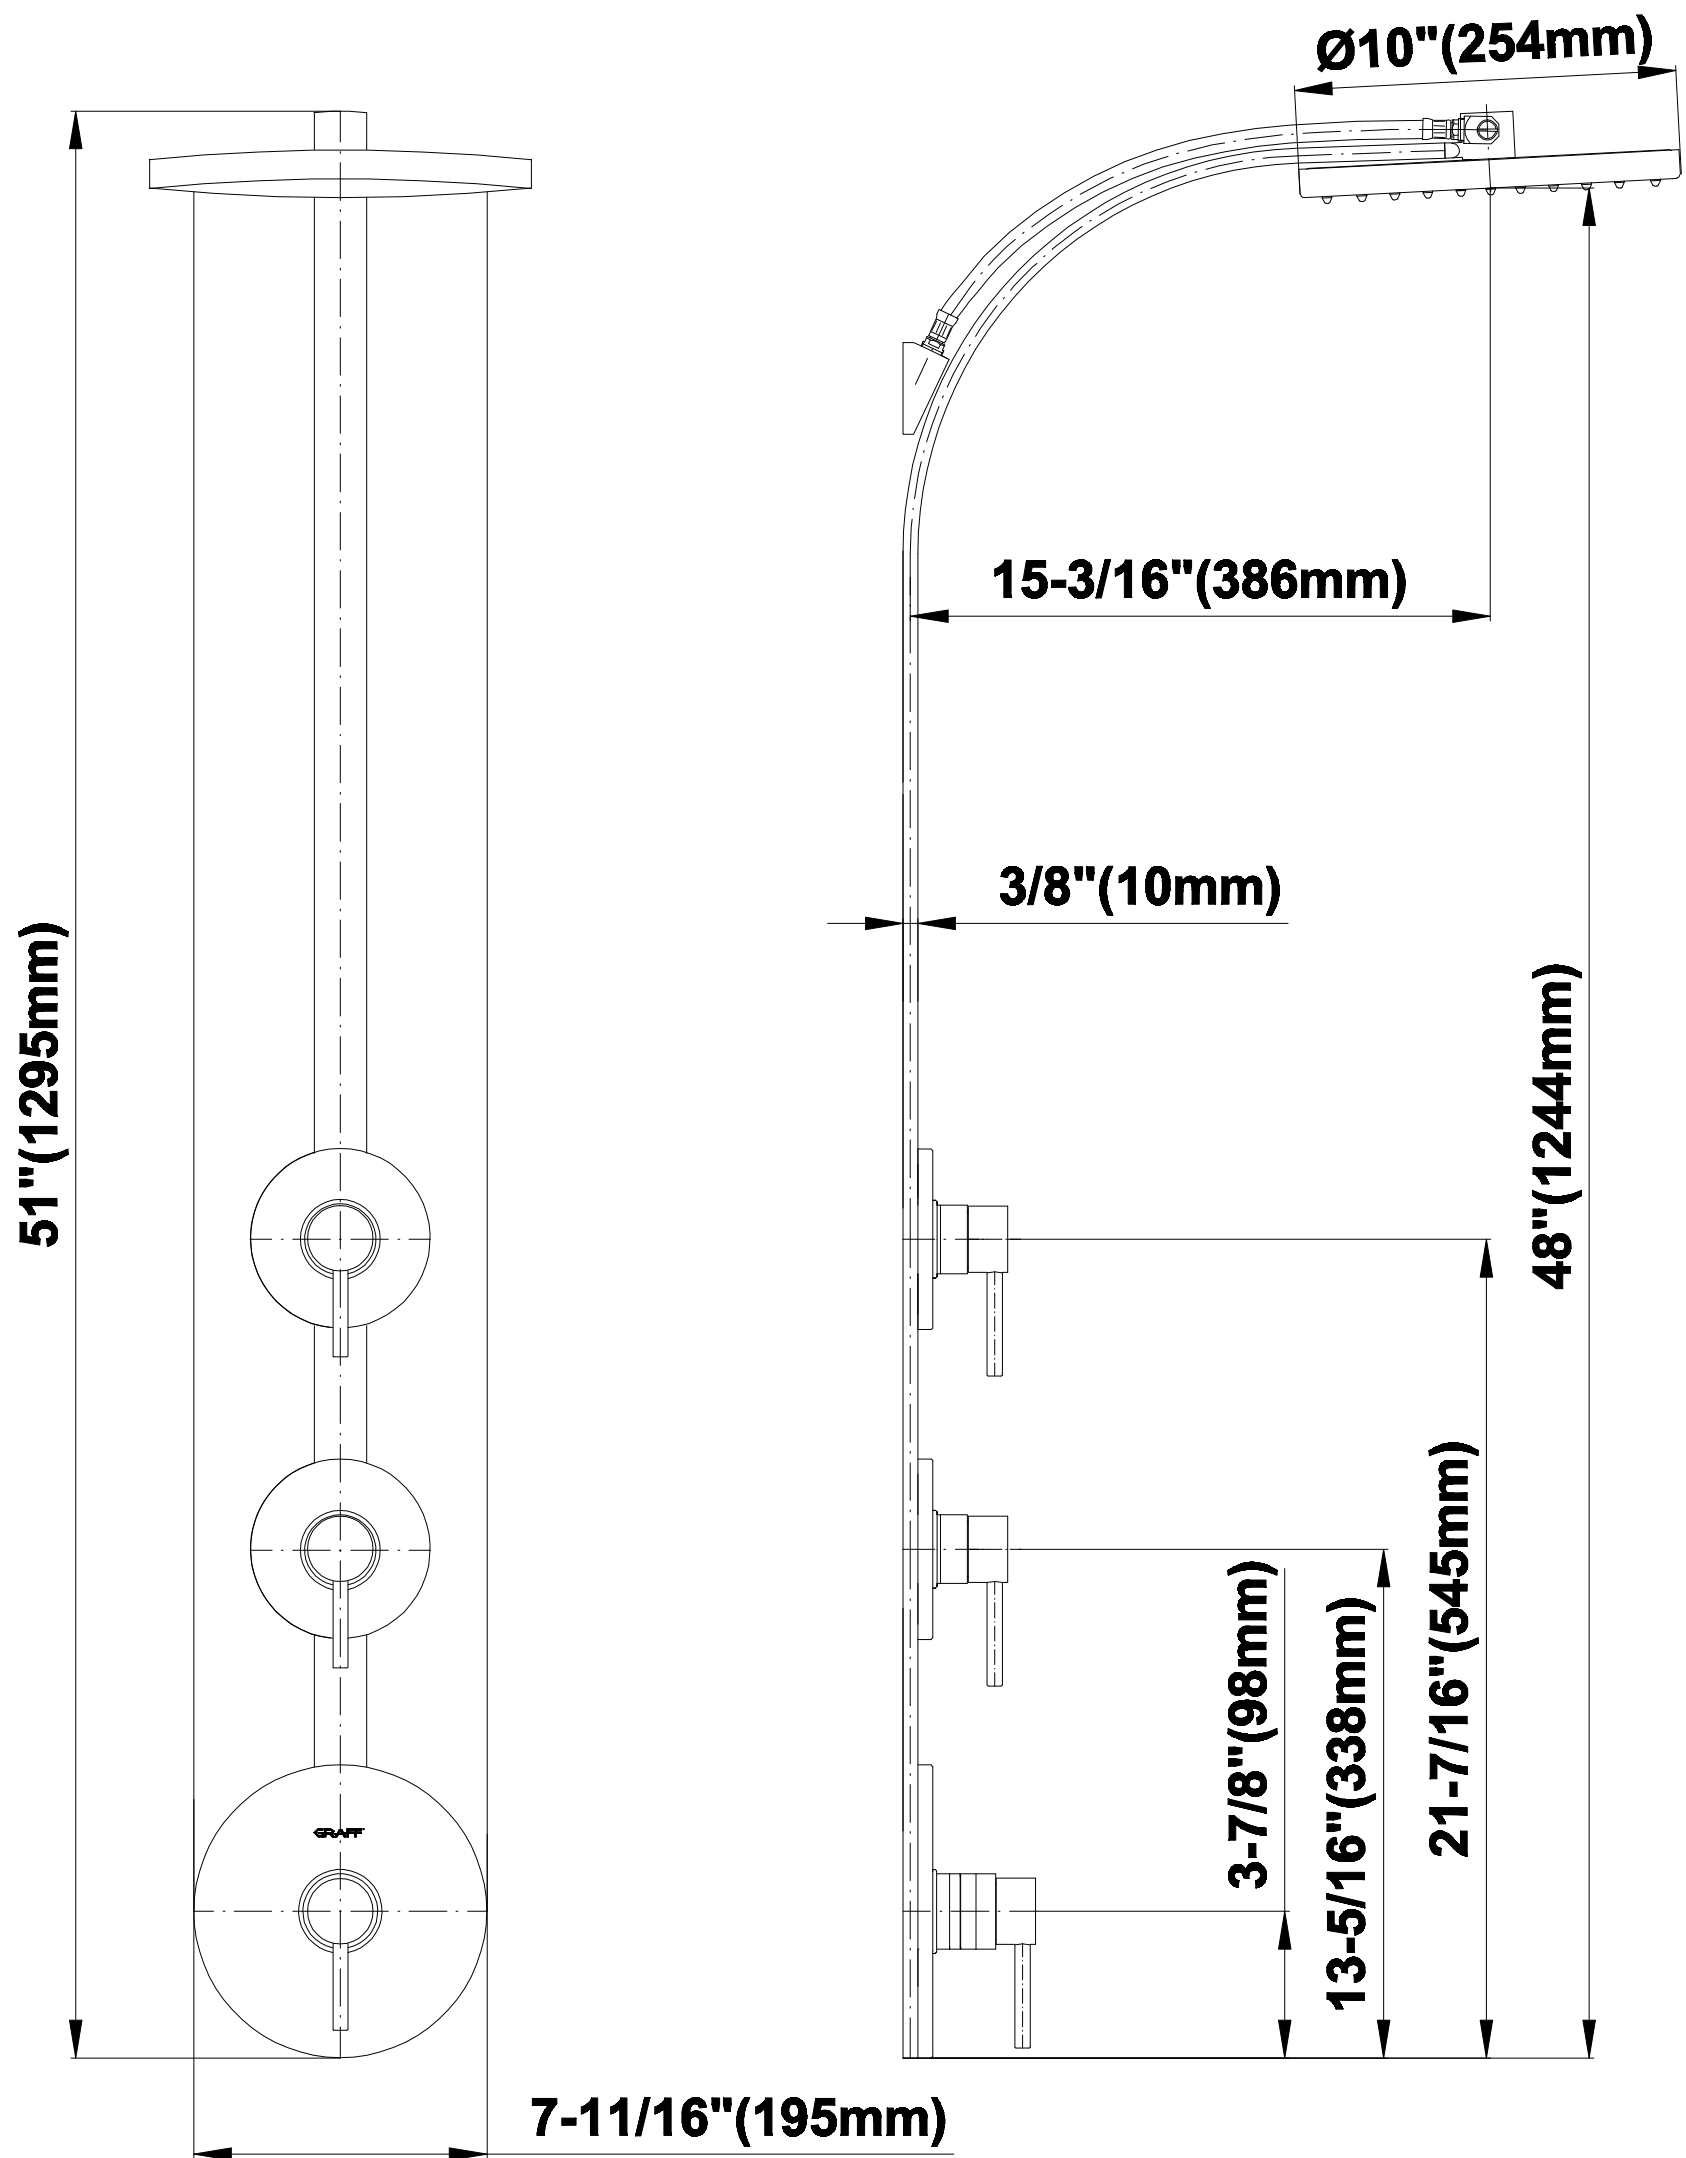

G-8800

M.E. Series