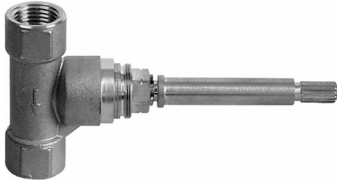

SHOWER
Round Thermostatic Ski Shower
Set w/Body Sprays & Handspray
(Rough & Trim)
GD1.130A-LM37S

GRAFF®

Information

- 3/4" Thermostatic Valve
- Showerhead with no-clog, easy-clean spray nozzle
- Swivel Body Sprays (4 pieces)
- Handshower Set w/Wall Bracket and Multi-function Handshower
- Stop/Volume Control Valve (3 pieces)
- Optional Extension Kit Available
- Flow Rates: showerhead ≤ 2.5 max gpm, handshower ≤ 1.5 max gpm

SHOWER
Rough
G-8070

GRAFF®

Information

- 1/2" universal inlets/outlets with female threads
- Supplied with protective plastic cover

Finishes

Polished
Chrome

Steelnix®
(Satin Nickel)

G-8070

1/2" Concealed Stop/Volume Control Rough Valve

Product Features

- 6.85 gpm @ 60 psi
- 1/2" universal inlets/outlets with female threads
- Supplied with protective plastic cover

Warranty

- Limited lifetime warranty

Finishes

Polished
Chrome

Steelnox®
(Satin Nickel)

G-8495

Shower Components

Contemporary Flush-Mount Body Spray with Solid Brass Swivel Head

Product Features

- 12 no-clog, easy-clean silicone jets
- Metal ball-joint allows for 18° angle adjustment of body spray
- Brass wall escutcheon and flush-mounted trim
- 1/2" NPT female thread inlet
- Body spray flow rate ≤ 1.5 max gpm