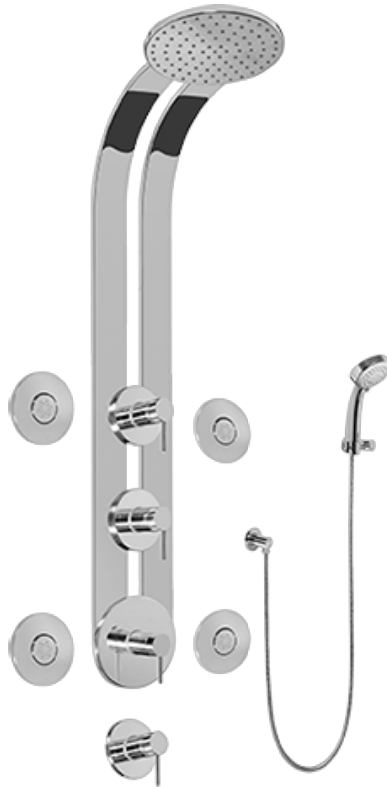

SHOWER
Round Thermostatic Ski Shower
Set w/Body Sprays & Handspray
(Rough & Trim)
GD1.130A-LM37S

GRAFF®

Information

- 3/4" Thermostatic Valve
- Showerhead with no-clog, easy-clean spray nozzle
- Swivel Body Sprays (4 pieces)
- Handshower Set w/Wall Bracket and Multi-function Handshower
- Stop/Volume Control Valve (3 pieces)
- Optional Extension Kit Available
- Flow Rates: showerhead ≤ 2.5 max gpm, handshower ≤ 1.5 max gpm

SHOWER
Rough
G-8070

GRAFF®

Information

- 1/2" universal inlets/outlets with female threads
- Supplied with protective plastic cover

Finishes

Polished
Chrome

Steelnix®
(Satin Nickel)

G-8070

1/2" Concealed Stop/Volume Control Rough Valve

Product Features

- 6.85 gpm @ 60 psi
- 1/2" universal inlets/outlets with female threads
- Supplied with protective plastic cover

Warranty

- Limited lifetime warranty

Finishes

Polished
Chrome

Steelnox®
(Satin Nickel)

G-8495

Shower Components

Contemporary Flush-Mount Body Spray with Solid Brass Swivel Head

Product Features

- 12 no-clog, easy-clean silicone jets
- Metal ball-joint allows for 18° angle adjustment of body spray
- Brass wall escutcheon and flush-mounted trim
- 1/2" NPT female thread inlet
- Body spray flow rate ≤ 1.5 max gpm