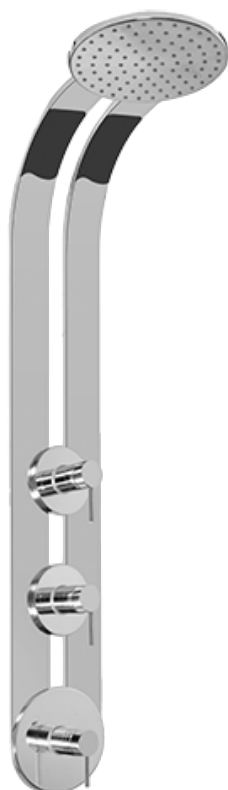

SHOWER
Shower Panel and Handles
G-8800-LM37S-T

GRAFF®

Finishes