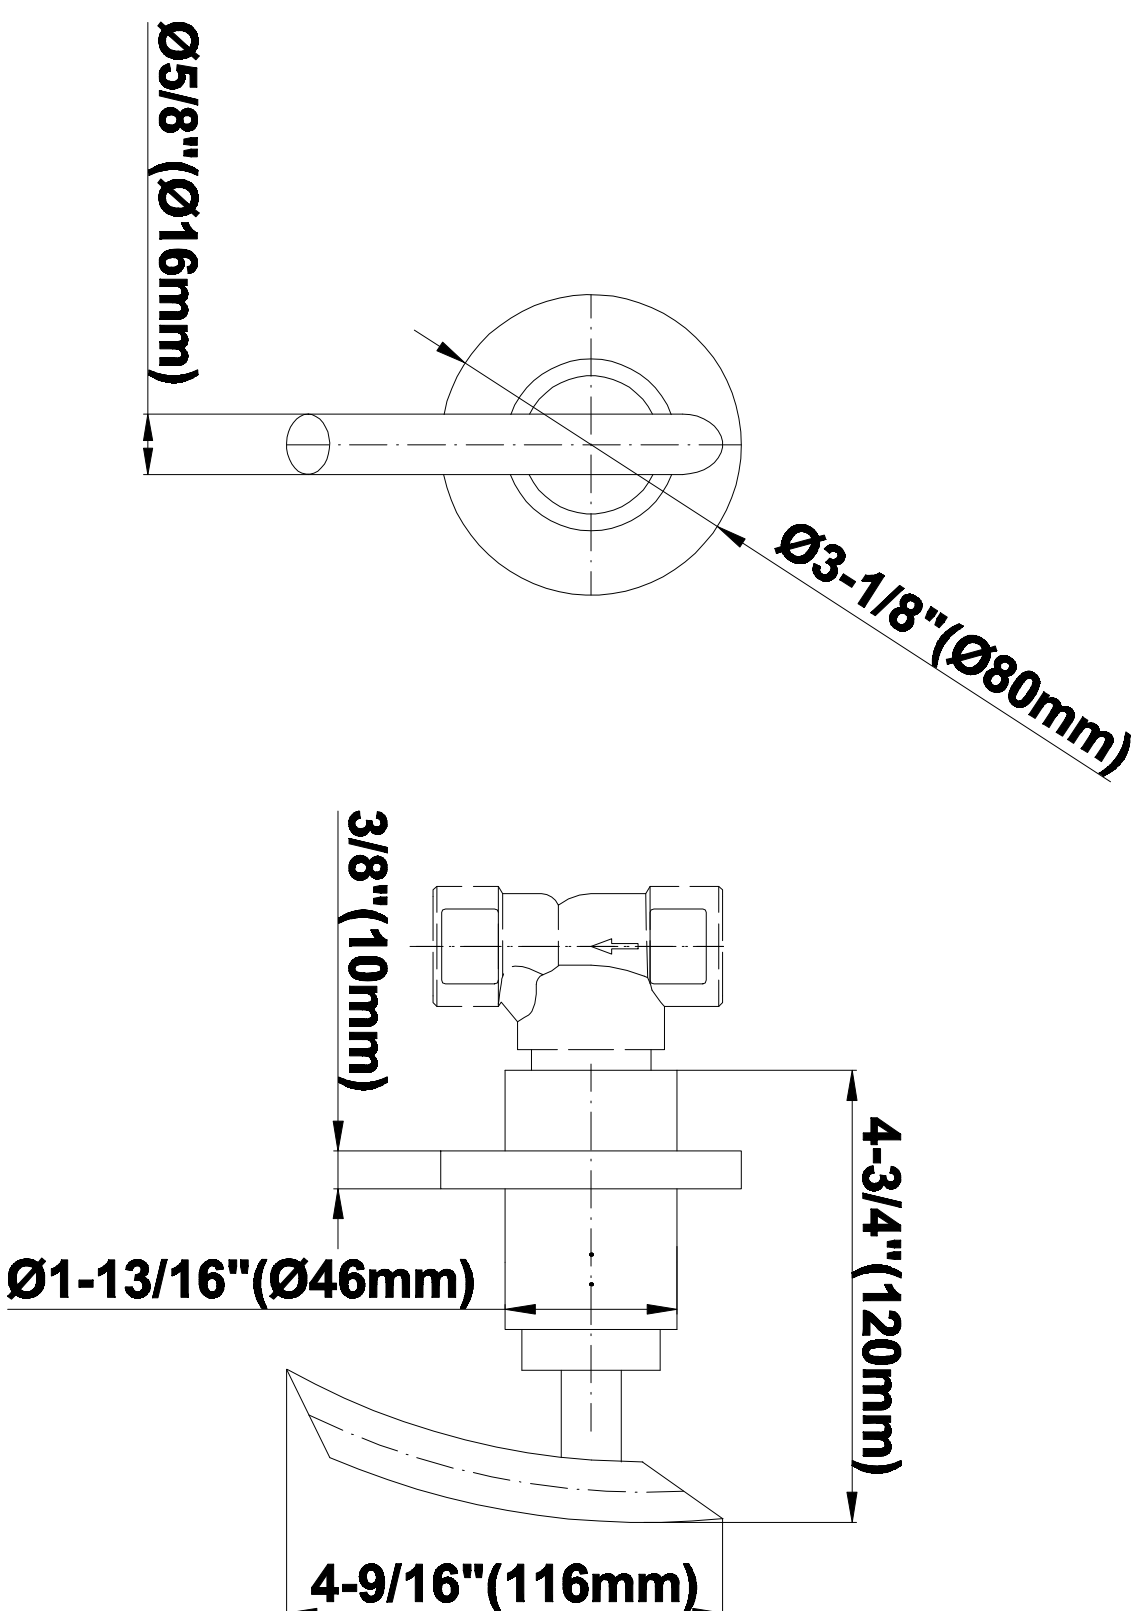

SHOWER
Round Thermostatic Ski Shower
Set w/Body Sprays & Handspray
(Rough & Trim)
GD1.120A-LM42S

GRAFF®

Information

- 3/4" Thermostatic Valve and Trim
- Showerhead with No-Clog, Easy-Clean Spray Nozzles
- Swivel Body Sprays (4 pieces)
- Handshower Set w/Wall Bracket
- Stop/Volume Control Valves and Trim (3 pieces)
- Optional Extension Kit Available
- 3/4" Thermostatic Rough Valve Flow Rate ~18 gpm @60 psi
- Flow Rate: showerhead ≤ 2.5 max gpm, handshower ≤ 1.5 max gpm

www.graff-faucets.com | phone: 800-954-4723

SHOWER
Sento STAMPED Trim Plate
w/Handle
G-8092-LM42S-T

GRAFF®

Information

- Single metal handle
- Decorative trim plate
- Use with G-8070 or G-8075 thermostatic stop/volume control rough valve
- To complete package, you must order rough valve

Finishes

Polished
Chrome

Steelnox®
(Satin Nickel)

G-8092

SHOWER
Contemporary Flush Mount Body
Spray w/ Solid Brass Swivel Head
G-8495

GRAFF®

Information

- 12 no-clog, easy-clean silicon jets
- Metal ball-joint allows for 18° angle adjustment of body spray
- Brass wall escutcheon and flush-mounted trim
- 1/2" NPT female thread inlet
- Body spray flow rate \leq 1.5 max gpm

Finishes

Polished
Chrome

Steelnox®
(Satin Nickel)

G-8495

Shower Components

Contemporary Flush-Mount Body Spray with Solid Brass Swivel Head

Product Features

- 12 no-clog, easy-clean silicone jets
- Metal ball-joint allows for 18° angle adjustment of body spray
- Brass wall escutcheon and flush-mounted trim
- 1/2" NPT female thread inlet
- Body spray flow rate ≤ 1.5 max gpm