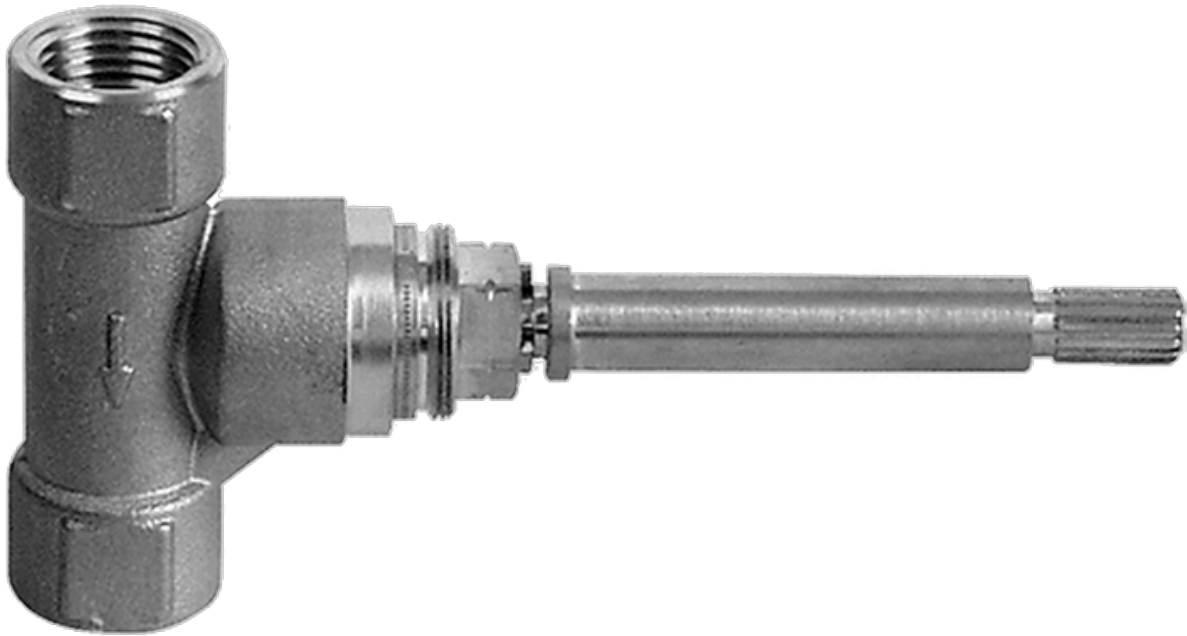

SHOWER
Round Thermostatic Ski Shower
Set w/Body Sprays & Handspray
(Rough & Trim)
GD1.120A-LM42S

GRAFF®

Information

- 3/4" Thermostatic Valve and Trim
- Showerhead with No-Clog, Easy-Clean Spray Nozzles
- Swivel Body Sprays (4 pieces)
- Handshower Set w/Wall Bracket
- Stop/Volume Control Valves and Trim (3 pieces)
- Optional Extension Kit Available
- 3/4" Thermostatic Rough Valve Flow Rate ~18 gpm @60 psi
- Flow Rate: showerhead ≤ 2.5 max gpm, handshower ≤ 1.5 max gpm

SHOWER
Rough
G-8070

GRAFF®

Information

- 1/2" universal inlets/outlets with female threads
- Supplied with protective plastic cover

Finishes

Polished
Chrome

Steelnox®
(Satin Nickel)

G-8070

1/2" Concealed Stop/Volume Control Rough Valve

Product Features

- 6.85 gpm @ 60 psi
- 1/2" universal inlets/outlets with female threads
- Supplied with protective plastic cover

Warranty

- Limited lifetime warranty

Finishes

Polished
Chrome

Steelnox®
(Satin Nickel)

G-8495

Shower Components

Contemporary Flush-Mount Body Spray with Solid Brass Swivel Head

Product Features

- 12 no-clog, easy-clean silicone jets
- Metal ball-joint allows for 18° angle adjustment of body spray
- Brass wall escutcheon and flush-mounted trim
- 1/2" NPT female thread inlet
- Body spray flow rate ≤ 1.5 max gpm