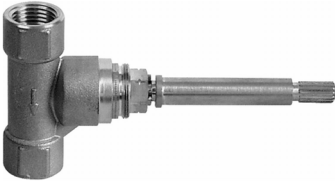

## Information

- 1/2" universal inlets/outlets with female threads
- Supplied with protective plastic cover

## 1/2" Concealed Stop/Volume Control Rough Valve