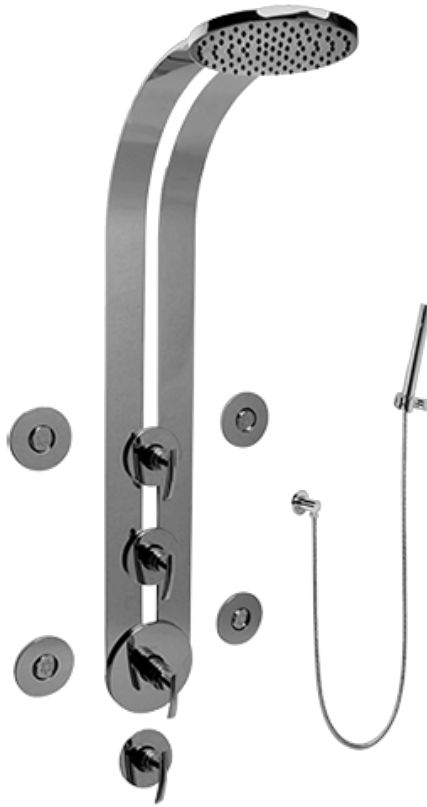

SHOWER  
Round Thermostatic Ski Shower  
Set w/Body Sprays & Handspray  
(Rough & Trim)  
**GD1.120A-LM24S**

---

**GRAFF®**

### **Information**

- 3/4" Thermostatic Valve and Trim
- Showerhead with No-Clog, Easy-Clean Spray Nozzles
- Swivel Body Sprays (4 pieces)
- Handshower Set w/Wall Bracket
- Stop/Volume Control Valves and Trim (3 pieces)
- Optional Extension Kit Available
- 3/4" Thermostatic Rough Valve Flow Rate ~18 gpm @60 psi
- Flow Rate: showerhead  $\leq 2.5$  max gpm, handshower  $\leq 1.5$  max gpm

SHOWER  
Rough  
**G-8070**

**GRAFF®**

---