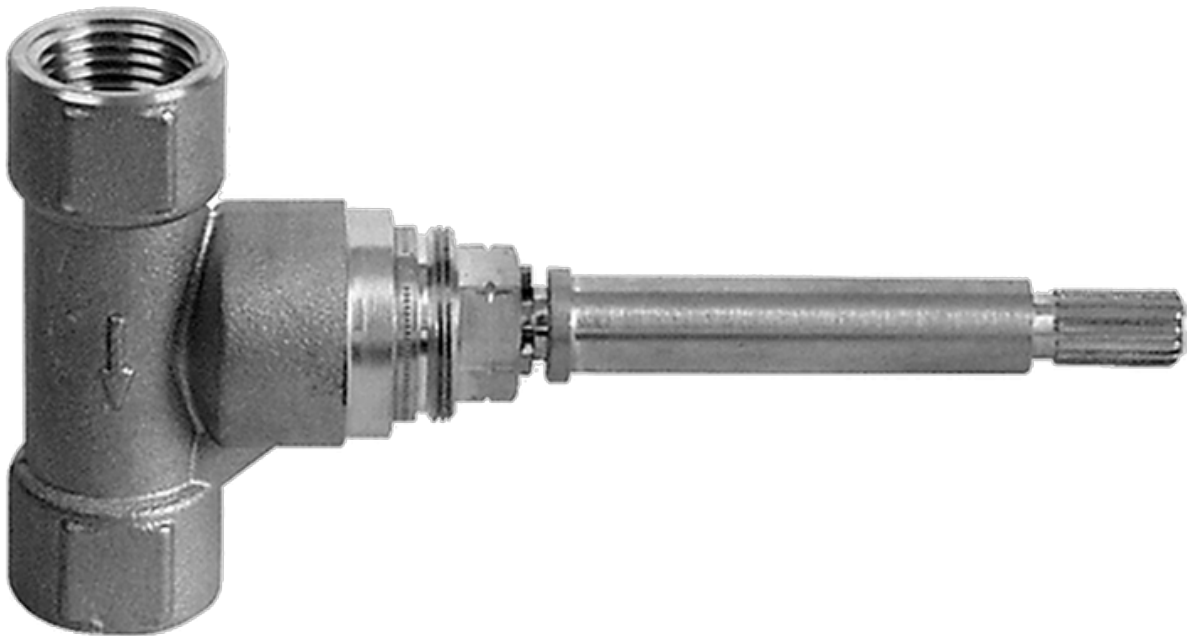

SHOWER  
Round Thermostatic Ski Shower  
Set w/Body Sprays & Handspray  
(Rough & Trim)  
**GD1.120A-LM24S**

---

**GRAFF®**

### **Information**

- 3/4" Thermostatic Valve and Trim
- Showerhead with No-Clog, Easy-Clean Spray Nozzles
- Swivel Body Sprays (4 pieces)
- Handshower Set w/Wall Bracket
- Stop/Volume Control Valves and Trim (3 pieces)
- Optional Extension Kit Available
- 3/4" Thermostatic Rough Valve Flow Rate ~18 gpm @60 psi
- Flow Rate: showerhead  $\leq 2.5$  max gpm, handshower  $\leq 1.5$  max gpm

## Information

- 1/2" universal inlets/outlets with female threads
- Supplied with protective plastic cover