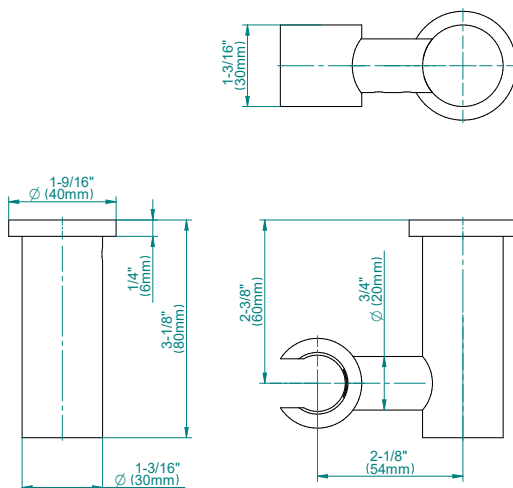

SHOWER
Round Thermostatic Ski Shower
Set w/Handspray (Rough & Trim)
GD2.030A-LM24S

GRAFF®

Information

- 3/4" Thermostatic Valve
- Showerhead with no-clog, easy-clean spray nozzles
- Handshower Set w/Wall Bracket and Multi-function Handshower
- Optional Extension Kit Available
- Flow Rates: showerhead ≤ 2.5 max gpm, handshower ≤ 1.5 max gpm

* Special order finish- call for availability

SHOWER
Multi-function Handshower
G-8664

GRAFF®

Information

- 2 spray patterns: rain and invigorating body massage
- Switch between 2 spray patterns
- Shower hose not included
- Handshower flow rate ≤ 1.5 max gpm
- Includes internal backflow preventer
- CALGreen