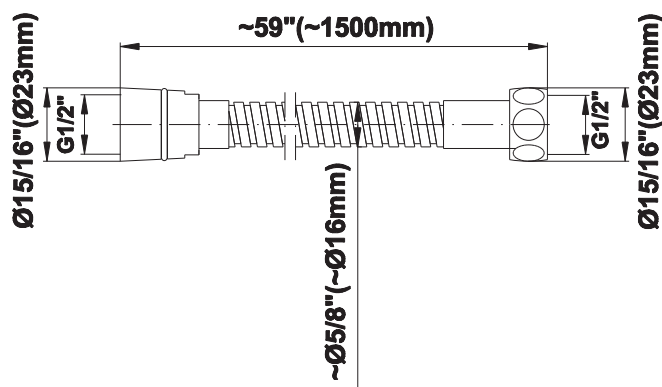

SHOWER
Round Thermostatic Ski Shower
Set w/Handspray (Rough & Trim)
GD2.030A-LM24S

GRAFF®

Information

- 3/4" Thermostatic Valve
- Showerhead with no-clog, easy-clean spray nozzles
- Handshower Set w/Wall Bracket and Multi-function Handshower
- Optional Extension Kit Available
- Flow Rates: showerhead ≤ 2.5 max gpm, handshower ≤ 1.5 max gpm

SHOWER
59" Shower Hose
G-8605

GRAFF®

Information

- Brass spiral flexible hose with conical nut

Finishes

Polished
Chrome

Steelnox®
(Satin Nickel)

Product Features

* Special order finish- call for availability

SHOWER
Contemporary Round Wall Supply
Elbow
G-8613

GRAFF®

Information

- 1/2" NPT female thread inlet

Finishes

Polished
Chrome

Steelnix®
(Satin Nickel)

G-8613

Shower Components

Contemporary Round Wall Supply Elbow

GRAFF®

Product Features

- 1/2" NPT female thread inlet

Warranty

- Limited lifetime warranty