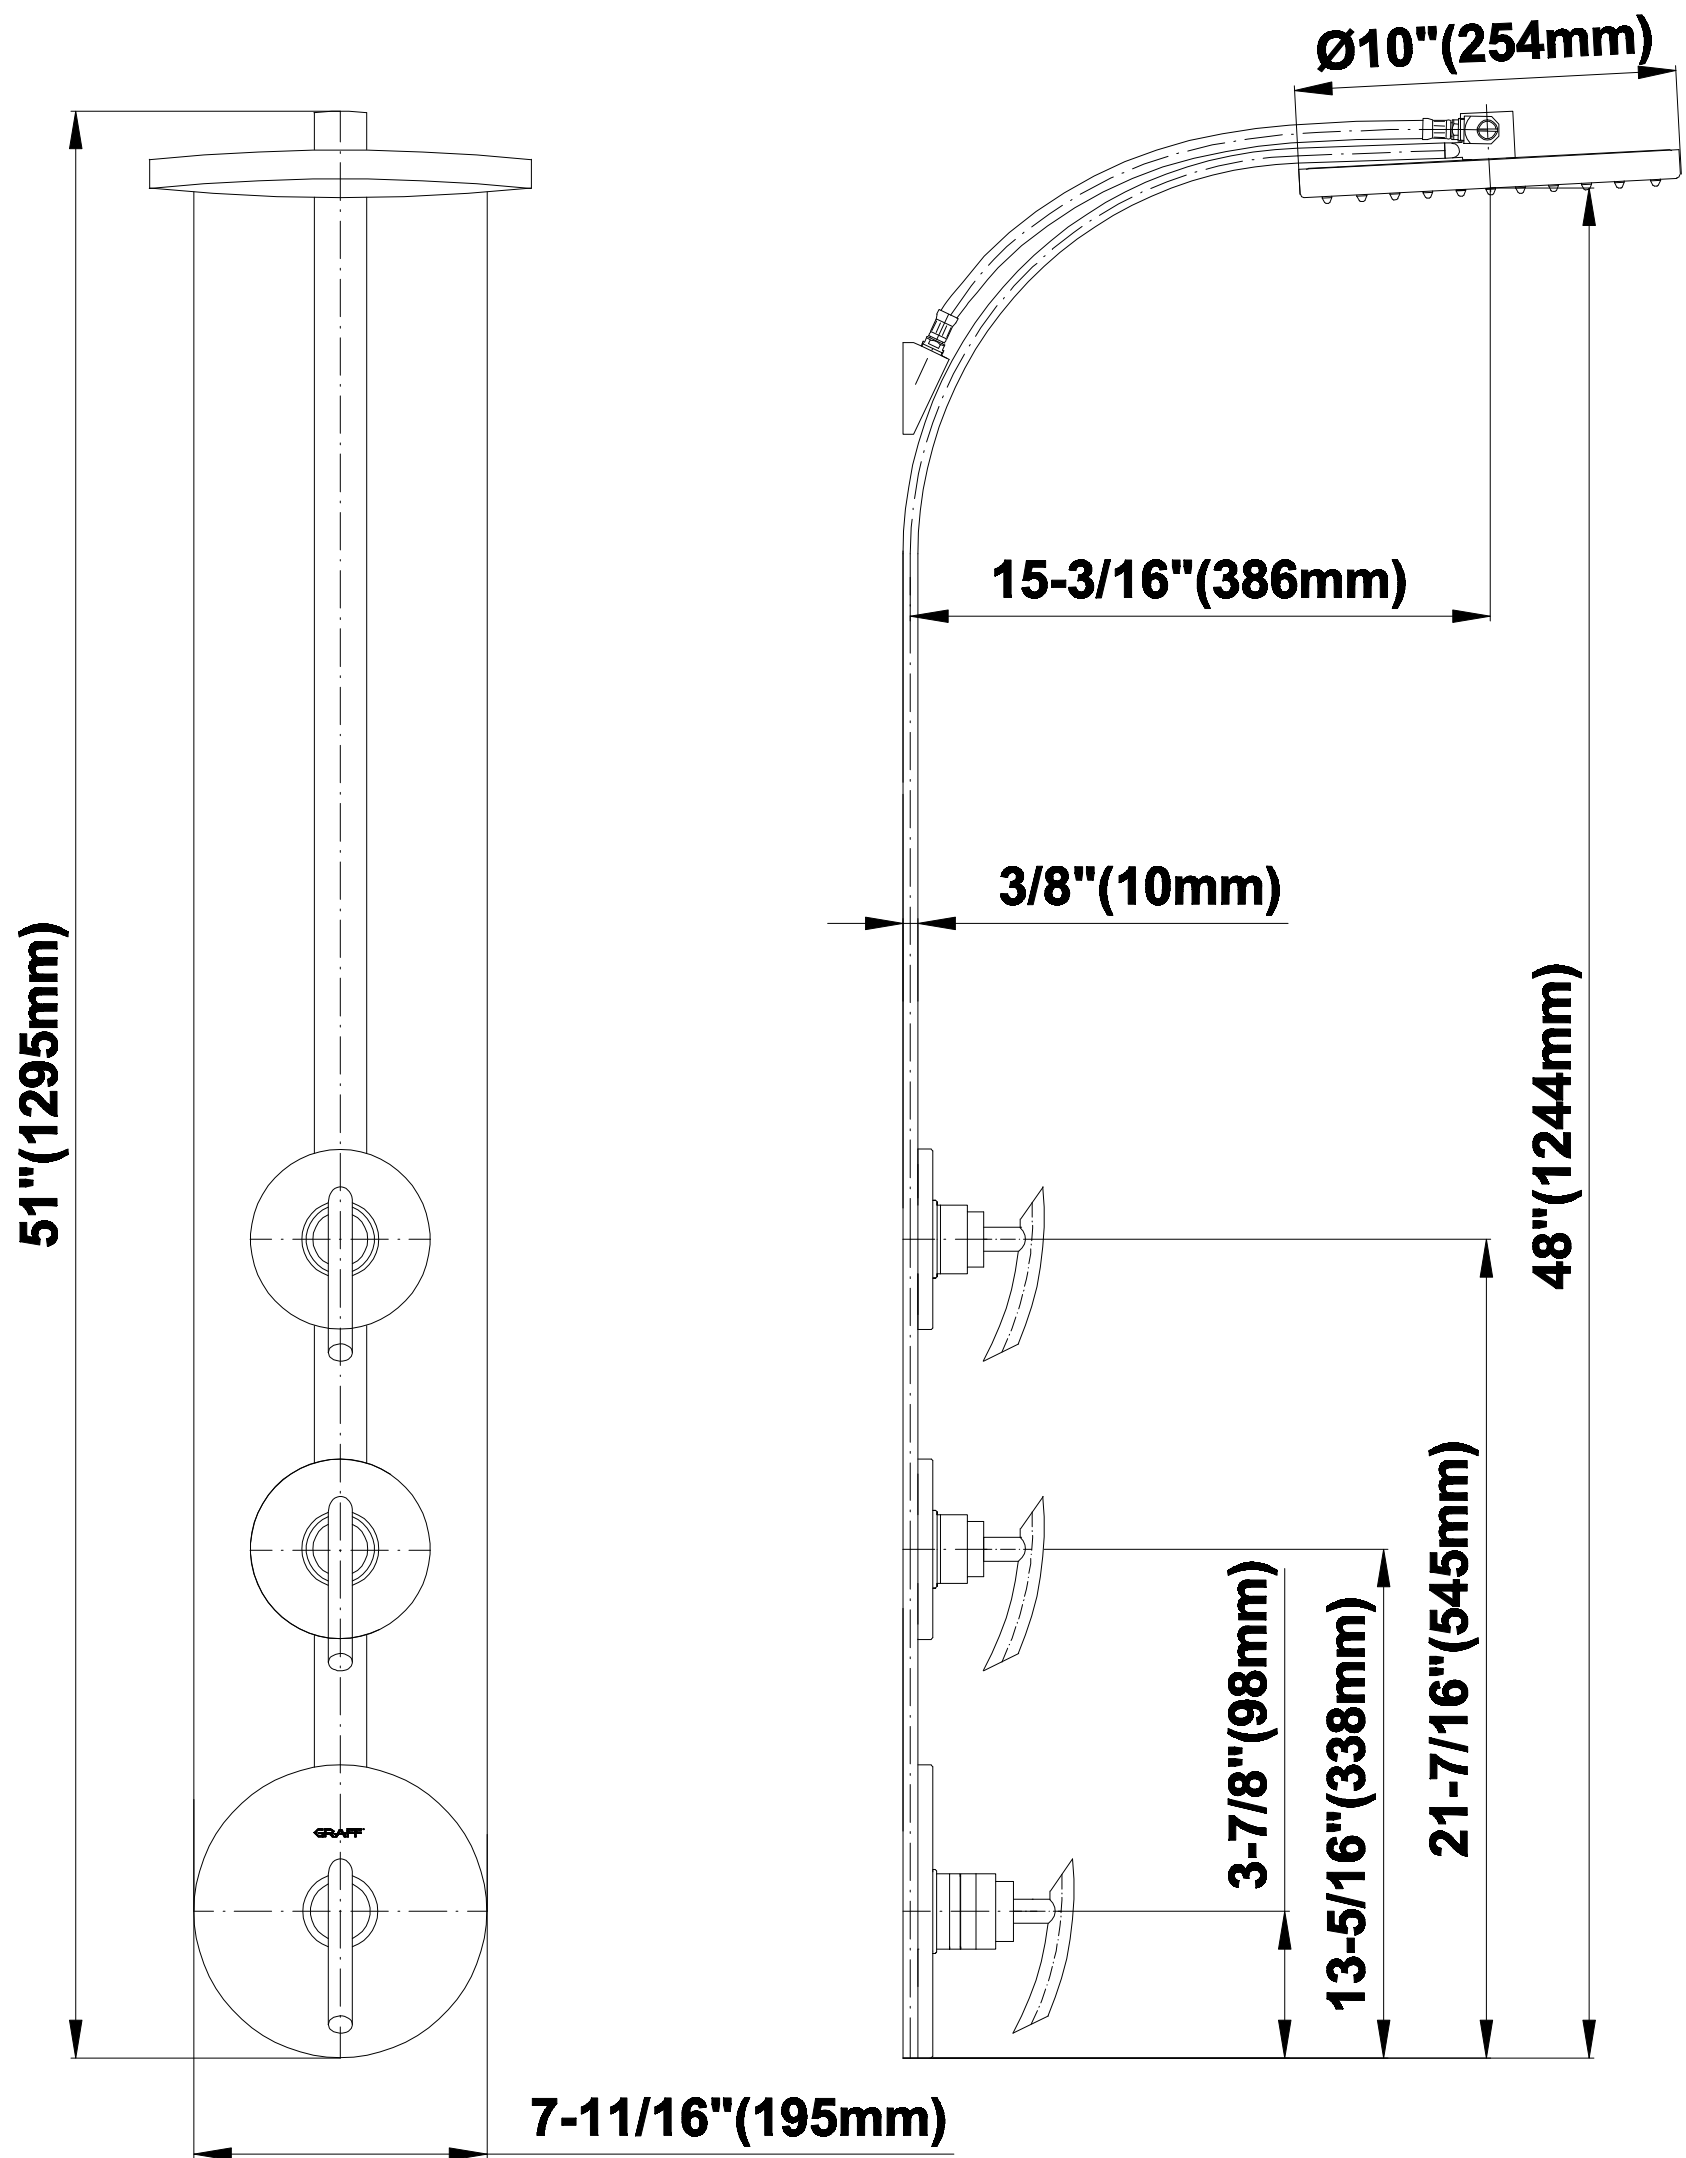

G-8800

Tranquility Series