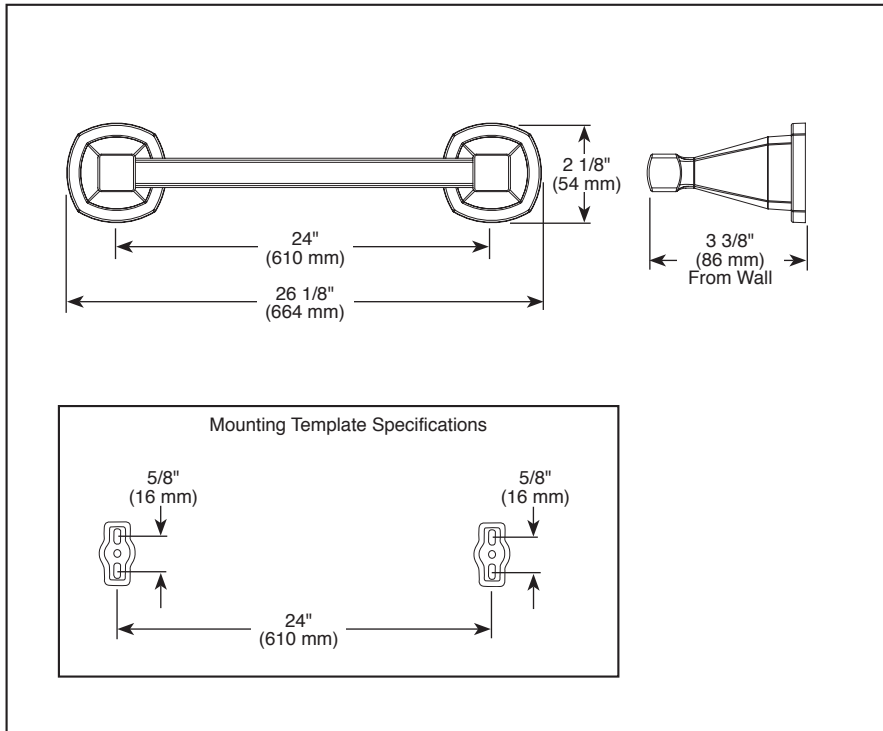

see what Delta can doSM

ACCESSORIES

- Stryke™ Bath Collection
- 24" Towel Bar

Submitted Model No.: _____

Specific Features: _____

STANDARD SPECIFICATIONS:

- Wood blocking is preferable behind all wall surfaces. If wood blocking is not available, the following fasteners are suggested: Tile/Masonry-Plastic or lead Anchors Plaster/drywall-Toggle bolts.
- Mounting hardware and mounting template included with product.