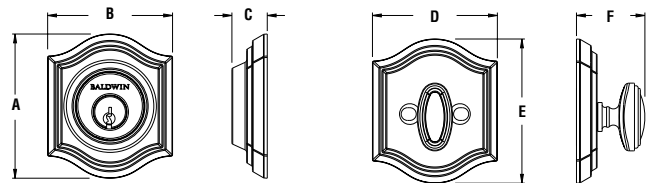

# DEADBOLTS

Traditional Arch  
(TAD)

Contemporary Round  
(CRD)

Rustic Arch  
(RAD)

Traditional Round  
(TRD)

Contemporary Square  
(CSD)

Rustic Square  
(RSD)

Traditional Square  
(TSD)

## DEADBOLT SPECIFICATIONS

Door Preparation	2-1/8" cross bore. 1" edge bore for latch.
Door Thickness	1-3/4" to 2" standard. Thick door optional for doors up to 2-1/2".
Cylinder	Baldwin 5-pin C-Keyway standard. SmartKey® Re-key Technology optional.
Backset	Adjustable 2-3/8" or 2-3/4".
Front & Latch	Square Corner Adjustable (SL) standard. Round Corner (RL), Drive In (DL), or 6 Way Adjustable (6L) optional.
Strike	Square Corner (SS) standard. Round Corner (RS), Dual Strike (DS), or Full Lip Strike (FS) optional.
Latch Bolt	Deadbolt features 1" throw brass bolt.
Handing	Handing not required.
ANSI/BHMA	Tested to exceed ANSI/BHMA Grade 2 security.
ADA	N/A
UL	20-minute certified UL option available.

## DEADBOLT DIMENSIONS

	TAD	TRD	TSD	CRD	CSD	RAD	RSD
A	3-1/16"	Ø 2-3/5"	2-3/5"	Ø 2-5/8"	2-9/16"	3-5/8"	3-1/8"
B	2-11/16"	N/A	2-3/5"	N/A	2-9/16"	2-11/16"	2-9/16"
C	3/4"	3/4"	3/4"	3/4"	3/4"	1-1/16"	1-1/16"
D	2-11/16"	Ø 2-5/8"	2-5/8"	Ø 2-5/8"	2-5/8"	2-11/16"	2-5/8"
E	3-1/16"	N/A	2-5/8"	N/A	2-5/8"	3-7/16"	2-5/8"
F (SC)	1-7/16"	1-7/16"	1-7/16"	1-7/16"	1-7/16"	1-7/16"	1-7/16"
F (DC)	3/4"	3/4"	3/4"	3/4"	3/4"	1-1/16"	1-1/16"