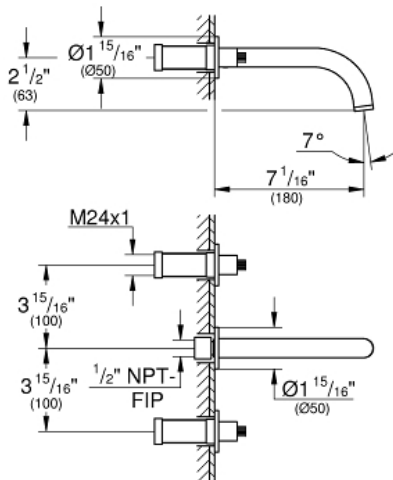

ATRIO
8" Widespread Two-Handle
Bathroom Faucet M-Size

MODEL # 20173EN3

Pure Freude
an Wasser

GROHE

Product Description:

ATRIO

8" Widespread Two-Handle Bathroom Faucet M-Size

Standard Specification:

- Wall mount
- **GROHE StarLight** finish
- Valves hot/cold with 1/2" (13mm) cartridge (90°)
- Center distance 7 7/8" (200mm)
- Handles sold separately
- Requires Vessel Rough-In Valve (33 885)
- For vessel sink pop-up drain 28 754
- Less handles – order (18 026) or (18 027) (sold separately)
- Flow rate: 1.2 gpm (4.5 l/min)