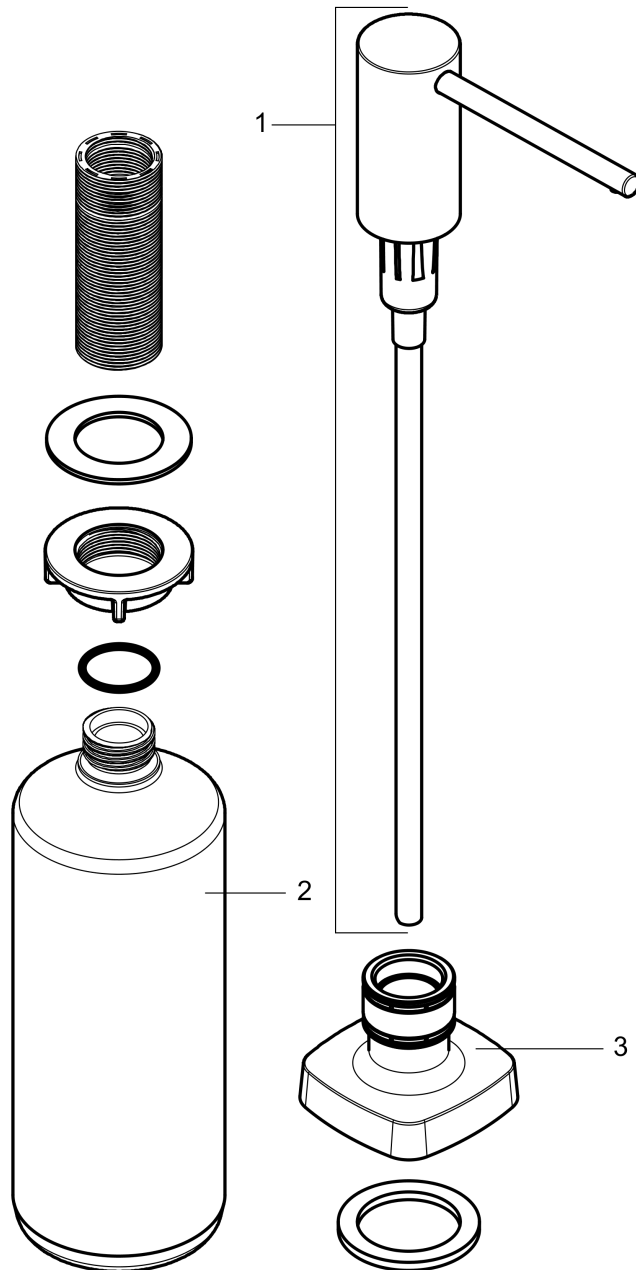

Soap Dispenser, Metris

Finishes : **chrome** Part no. : **40468001**

Description

Features

- metal
- bottle capacity 16 oz
- 1 7/8" maximum counter depth

Item details

List Price \$ 80.00

Product image

Scale drawing

Soap Dispenser, Metris

Finishes : **chrome** Part no. : **40468001**

Exploded drawing

Year of production: >01/19

Soap Dispenser, Metris

Finishes : **chrome** Part no. : **40468001**

Spare parts list

Year of production: >01/19

Pos.	Description	Part no.	Price	PU
1	pump	93283000	-	1
2	bottle for lotion dispenser	93278000	-	1
3	escutcheon	93284000	-	1