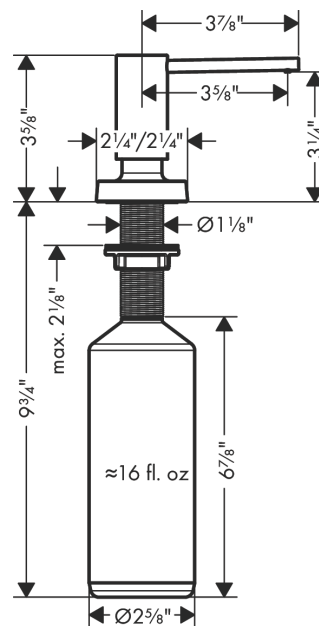

Soap Dispenser, Metris

Finishes : **chrome** Part no. : **40468001**

Description

Features

- metal
- bottle capacity 16 oz
- 1 7/8" maximum counter depth

Item details

List Price \$ 80.00

Product image

Scale drawing

Soap Dispenser, Metris

Finishes : **chrome** Part no. : **40468001**

Exploded drawing

Year of production: >01/19

Soap Dispenser, Metris

Finishes : **chrome** Part no. : **40468001**

Spare parts list

Year of production: >01/19

Pos.	Description	Part no.	Price	PU
1	pump	93283000	-	1
2	bottle for lotion dispenser	93278000	-	1
3	escutcheon	93284000	-	1