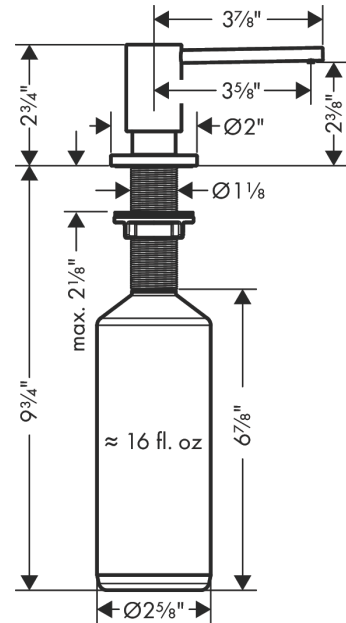

Soap Dispenser, Focus

Finishes : **chrome** Part no. : **40438001**

Description

Features

- metal
- bottle capacity 16 oz
- 1 7/8" maximum counter depth

Item details

List Price \$ 60.00

Product image

Scale drawing

Soap Dispenser, Focus

Finishes : **chrome** Part no. : **40438001**

Exploded drawing

Year of production: >01/19