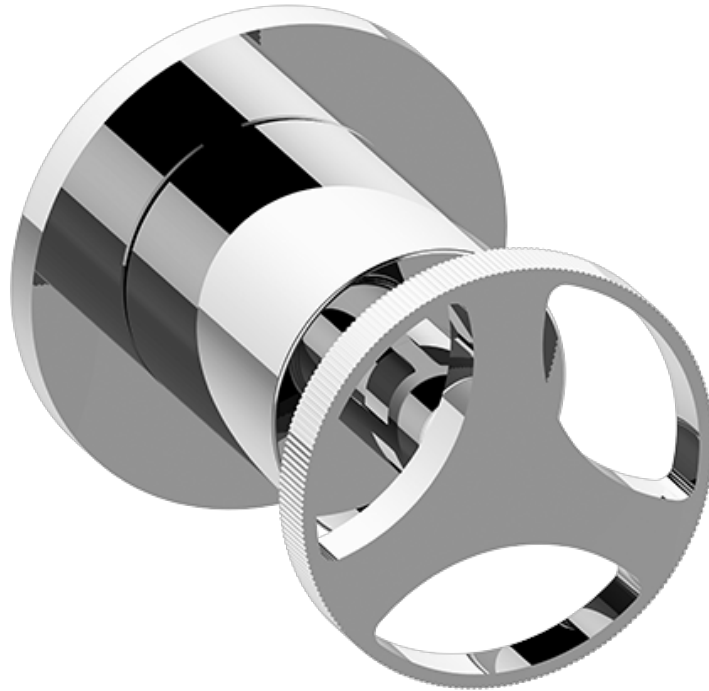

SHOWER  
Harley M-Series Stop/Volume  
Control Valve Trim with Handle  
**G-8097-C19E1-T**

**GRAFF®**

### Information

- Single metal handle
- Decorative trim plate
- Use with G-8076 Stop/Volume Control Rough Valve with Pass-Through or G-8077 Stop/Volume Control Rough Valve
- Available Spring 2019 - call for earlier availability