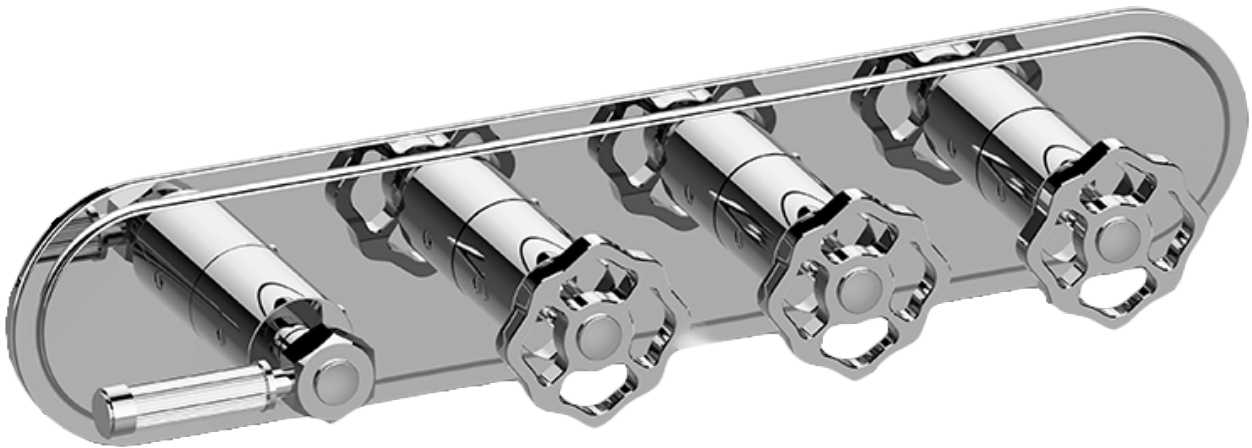

SHOWER
 Vintage M-Series Valve Horizontal
 Trim with Four Handles
G-8088H-LM56C18-T

Information

- Four metal handles
- Decorative trim plate
- Use with M-Series rough valves
- Available Spring 2019 - call for earlier availability

Finishes

G-8088H-LM56C18-T

M-Series