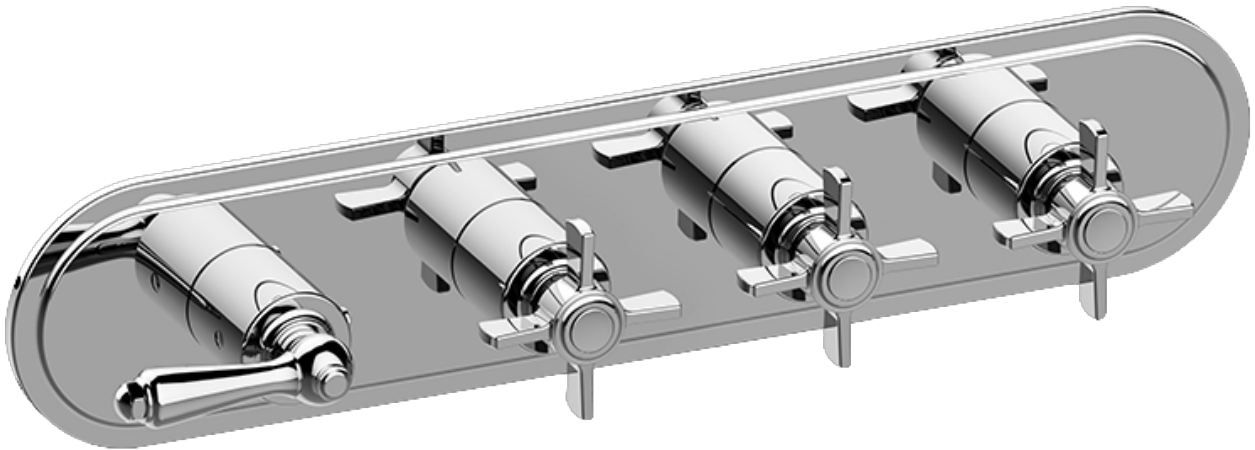

SHOWER
M-Series Valve Horizontal Trim
with Four Handles
G-8088H-LM48C16-T

Information

- Four metal handles, decorative trim plate
- Use with M-Series rough valves
- ADA

Finishes

24K Gold

24K Brushed Gold

Brushed Brass PVD