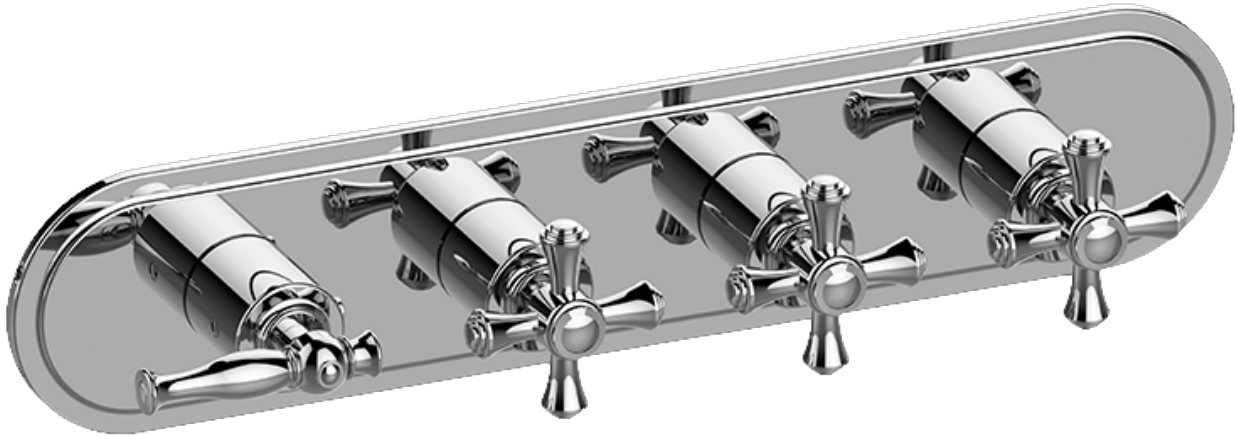

SHOWER
Lauren M-Series Valve Horizontal
Trim with Four Handles
G-8088H-LM22C3-T

GRAFF[®]

Information

- Four metal handles, decorative trim plate
- Use with M-Series rough valves

Finishes

24K Gold

24K Brushed
Gold

Olive Bronze

Polished
Chrome

Polished
Nickel

Steelnox[®]
(Satin Nickel)

Vintage
Brushed Brass