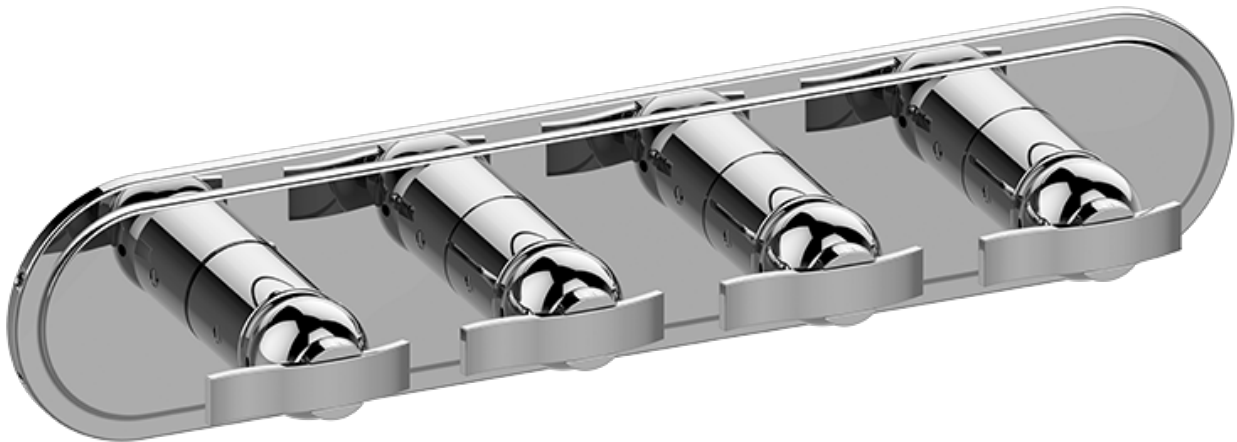

SHOWER  
Bali M-Series Valve Horizontal  
Trim with Four Handles  
**G-8088H-LM20E0-T**

**GRAFF®**

### Information

- Four metal handles, decorative trim plate
- Use with M-Series rough valves
- ADA