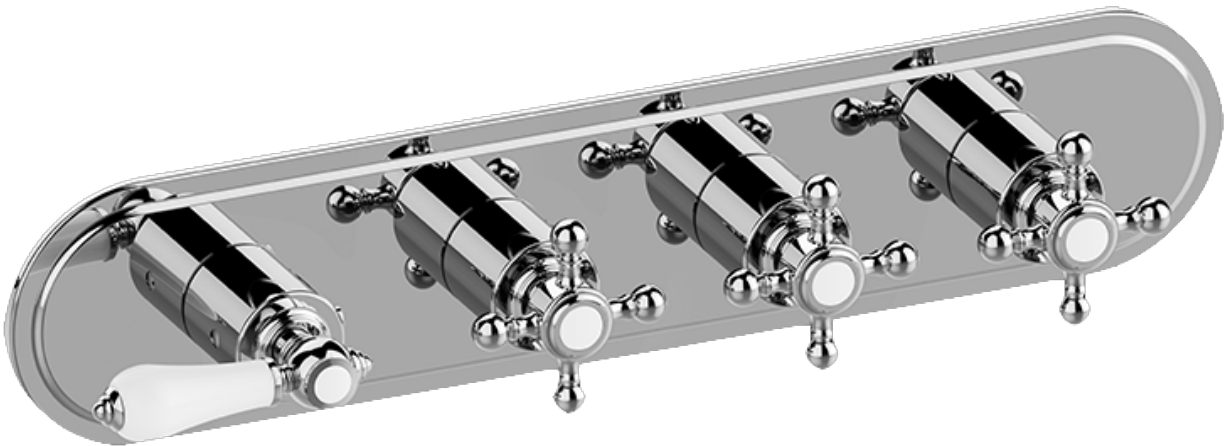

SHOWER
Canterbury M-Series Valve
Horizontal Trim with Four Handles
G-8088H-LC1C2-T

GRAFF®

Information

- Four metal handles, decorative trim plate
- Use with M-Series rough valves

Finishes

24K Gold

24K Brushed
Gold

Olive Bronze

Polished
Chrome

Polished
Nickel

Steelnox®
(Satin Nickel)

Vintage
Brushed Brass