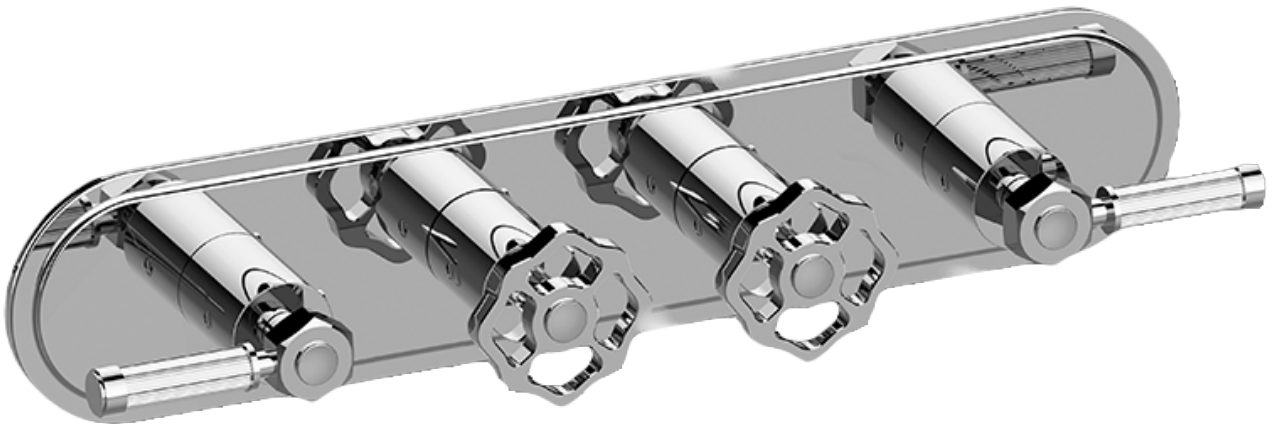

SHOWER
 Vintage M-Series Valve Horizontal
 Trim with Four Handles
G-8088H-ALM56C18-T

Information

- Four metal handles
- Decorative trim plate
- Use with M-Series rough valves
- ALM56C18 handles should not be used with 2-way or 3-way diverter valves
- Available Spring 2019 - call for earlier availability

Finishes

White

G-8088H-ALM56C18-T

VINTAGE Series