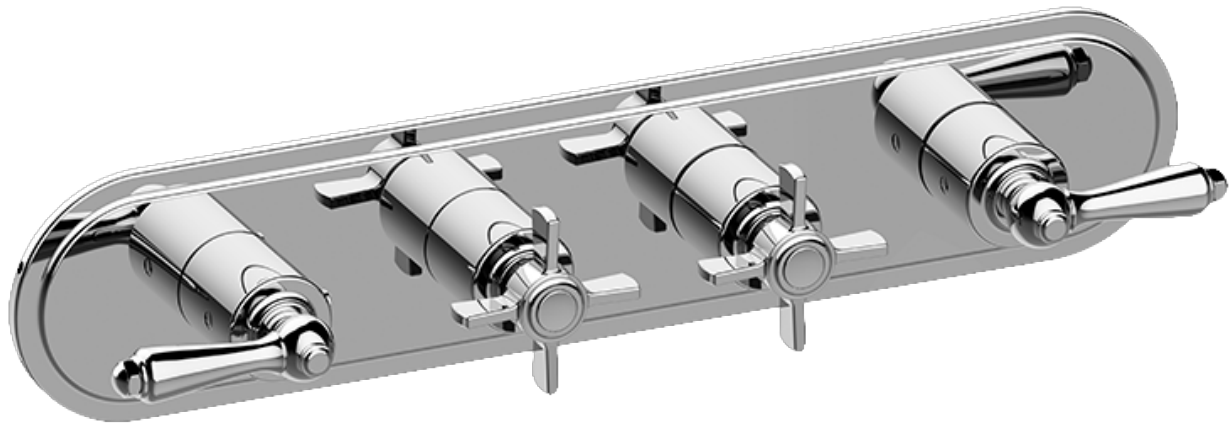

SHOWER
M-Series Valve Horizontal Trim
with Four Handles
G-8088H-ALM48C16-T

Information

- Four metal handles, decorative trim plate
- Use with M-Series rough valves
- ALM48C16 handles should not be used with 2-way or 3-way diverter valves
- ADA