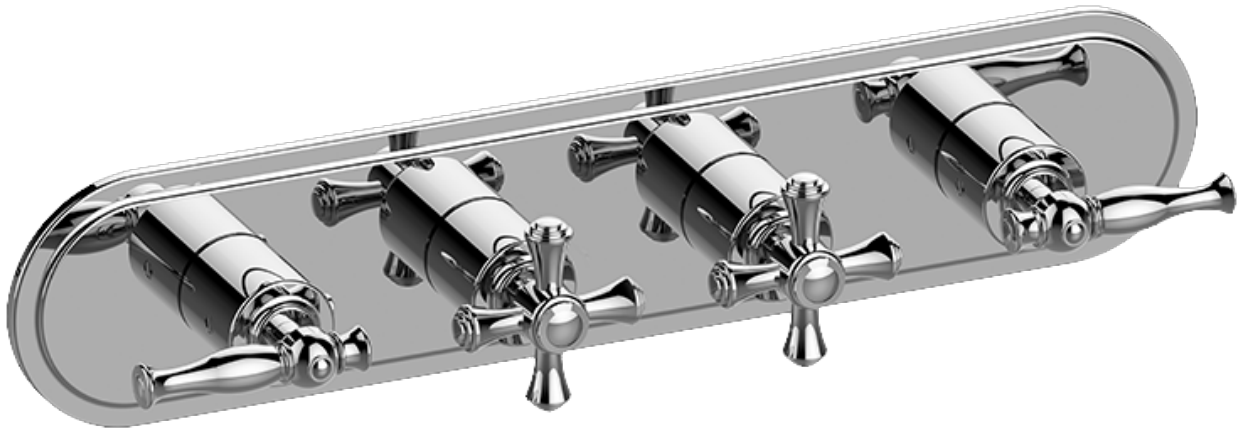

SHOWER
Lauren M-Series Valve Horizontal
Trim with Four Handles
G-8088H-ALM22C3-T

GRAFF®

Information

- Four metal handles, decorative trim plate
- Use with M-Series rough valves
- ALM22C3 handles should not be used with used with 2-way or 3-way diverter valve

Finishes

24K Gold

24K Brushed
Gold

Olive Bronze

Polished
Chrome

Polished
Nickel

Steelnox®
(Satin Nickel)

Vintage
Brushed Brass