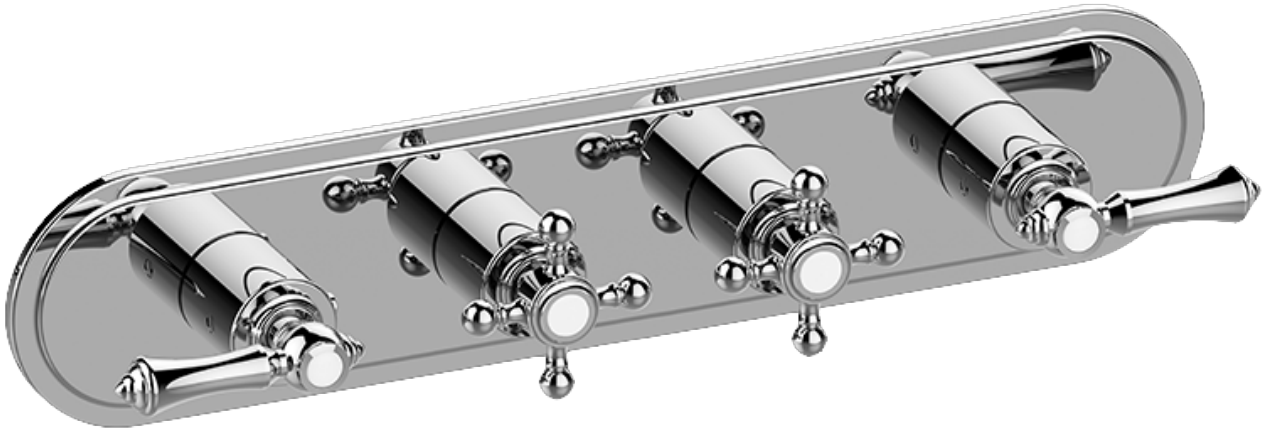

SHOWER  
Canterbury M-Series Valve  
Horizontal Trim with Four Handles  
**G-8088H-ALM15C2-T**

---

**GRAFF®**

## Information

- Four metal handles
- Decorative trim plate
- Use with M-Series rough valves
- ALM15C2, ALM34C2, ALC1C2 handles should not be used with used with 2-way or 3-way diverter valve
- ADA