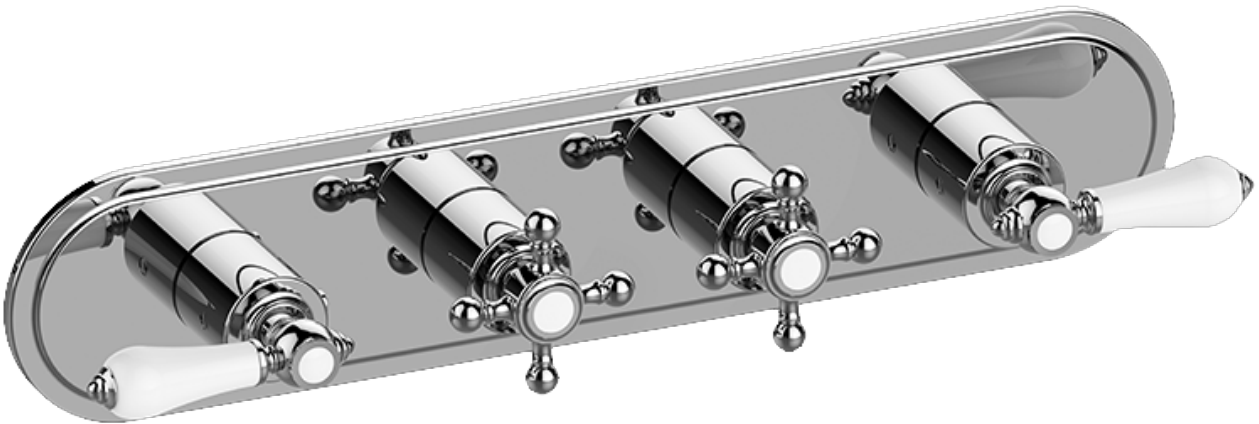

SHOWER  
Canterbury M-Series Valve  
Horizontal Trim with Four Handles  
**G-8088H-ALC1C2-T**

---

**GRAFF**<sup>®</sup>

## Information

- Four metal handles
- Decorative trim plate
- Use with M-Series rough valves
- ALM15C2, ALM34C2, ALC1C2 handles should not be used with used with 2-way or 3-way diverter valve
- ADA