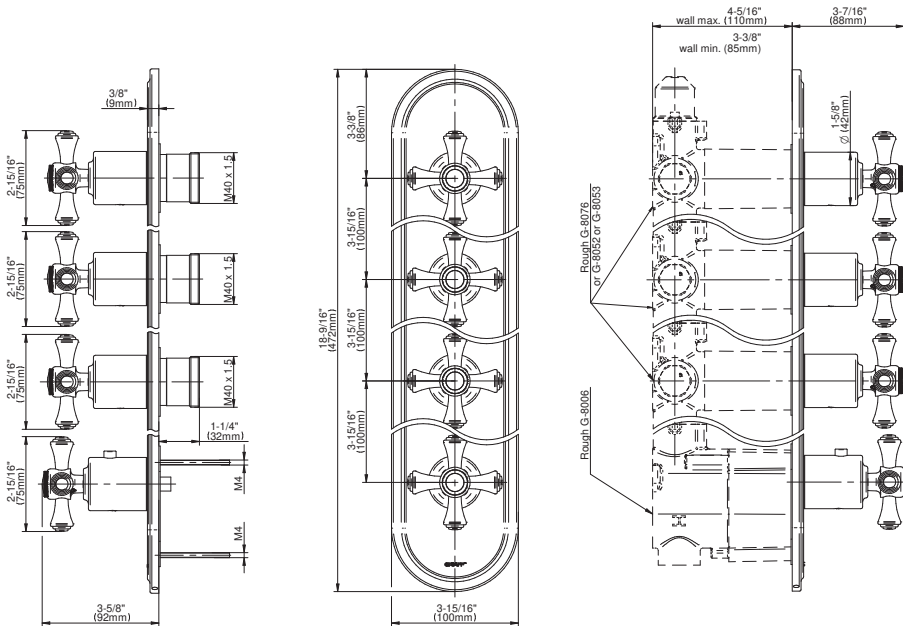

G-8088-C3E0-T

Lauren Collection

M-Series Valve Trim with Four Handles

GRAFF®

Product Features

- Four metal handles
- Decorative trim plate
- Use with M-Series rough valves

Available Finishes

- Polished Chrome
  G-8088-C3E0-PC-T
- Polished Nickel
  G-8088-C3E0-PN-T
- Olive Bronze
  G-8088-C3E0-OB-T
- Steelnox
  G-8088-C3E0-SN-T
- Vintage Brushed Brass*
  G-8088-C3E0-VBB-T*
- Gold*
  G-8088-C3E0-AU-T*
- Brushed Gold*
  G-8088-C3E0-BAU-T*

* Special order finish- call for availability

Code Compliance

- ADA

Warranty

- Limited lifetime warranty

For complete warranty information go to <https://www.graff-designs.com/en/info/faqs>

The measurements shown are for reference only. Products and specifications shown are subject to change without notice. Revised 2/2019

www.graff-designs.com | phone: 800-954-4723