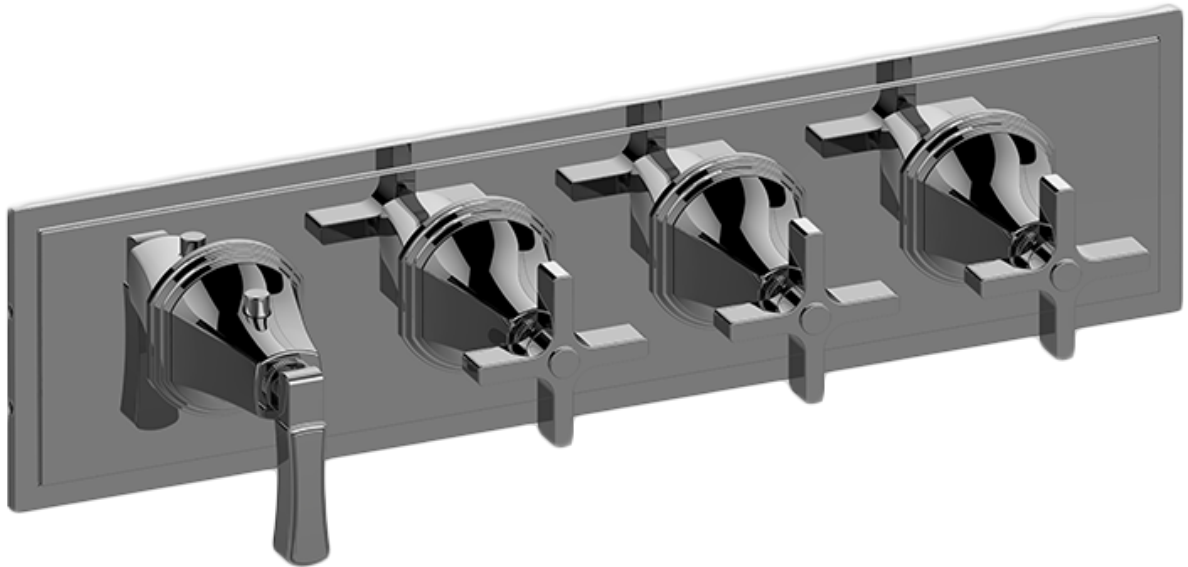

SHOWER
M-Series Valve Horizontal Trim
with Four Handles
G-8079H-1L3C-T

Information

- Four metal handles, decorative trim plate
- Use with M-Series rough valves
- ADA

Finishes

24K Gold

24K Brushed Gold

Brushed Brass PVD

Polished Nickel

OR'osa® PVD

Unfinished Brass

Unfinished Brushed Brass

Vintage Brushed Brass

Architectural White

G-8079H-1L3C-T

Finezza Uno Series