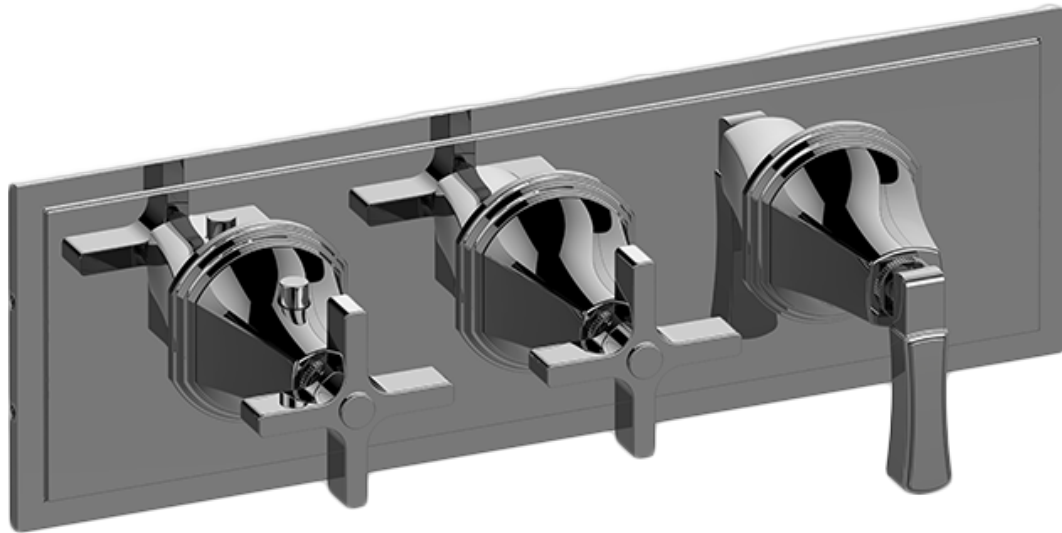

SHOWER  
M-Series Valve Horizontal Trim  
with Three Handles  
**G-8078H-2C1L-T**

**Information**

- Three metal handles, decorative trim plate
- Use with M-Series rough valves
- ADA

**Finishes**

24K Gold

24K Brushed Gold