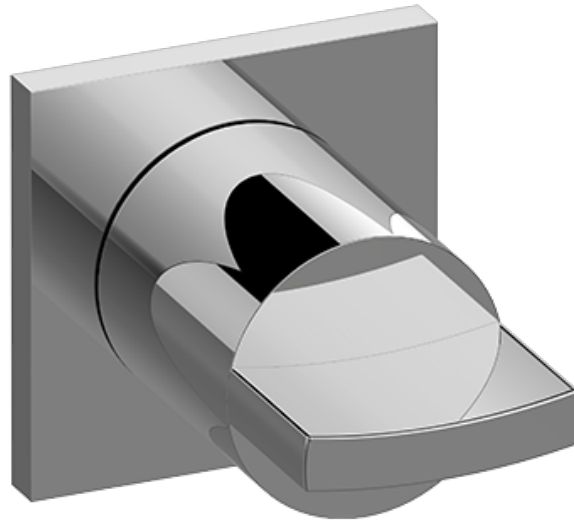

SHOWER
M-Series 3-Way Diverter Valve
Trim with Handle
G-8072-C14E1-T

GRAFF®

Information

- Single metal handle and decorative trim plate
- Use with G-8053 3-Way Diverter Control Valve WITH Off Function
- ADA

Polished Nickel

Steelnox®
(Satin Nickel)

Architectural White

POS NO.	SPARE PART DESCRIPTION	PCS	ITEM NO.
	3 way diverter valve G-8072-C14E1-T		5018200
1	Handle body	1	5181760
2	Movable sleeve set	1	5121300
3	Rosette	1	5121330
4	Key hex PN-ISO 2936-2	1	9919050
5	Plug no.3	1	5108300
6	Slide Washer	1	2806640
7	Screw M4x4 PN-EN ISO 4027	1	9903024
8	Screw M4x6 PN-EN ISO 4029	1	9903157
9	Collar gasket	2	5121495
10	OR 3x1	1	9917040