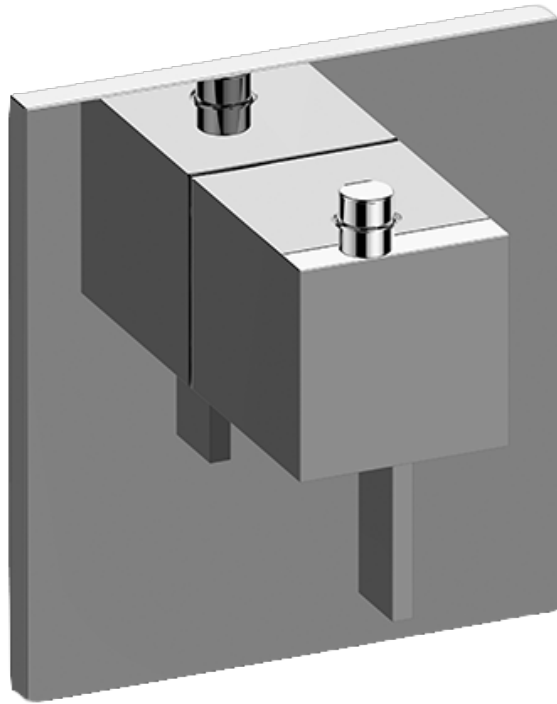

SHOWER
Qubic Tre M-Series Thermostatic
Valve Trim with Handle
G-8043-LM39E-T

GRAFF®

Information

- Single metal handle and decorative trim plate
- Use with G-8006 thermostatic rough valve
- ADA

Finishes

24K Gold

Architectural
White

G-8043-LM39E-**-T

Qubic Tre

M-Series Thermostatic Valve Trim with Handle

Product Features

- Single metal handle and decorative trim plate
- Use with G-8006 thermostatic rough valve

Available Finishes