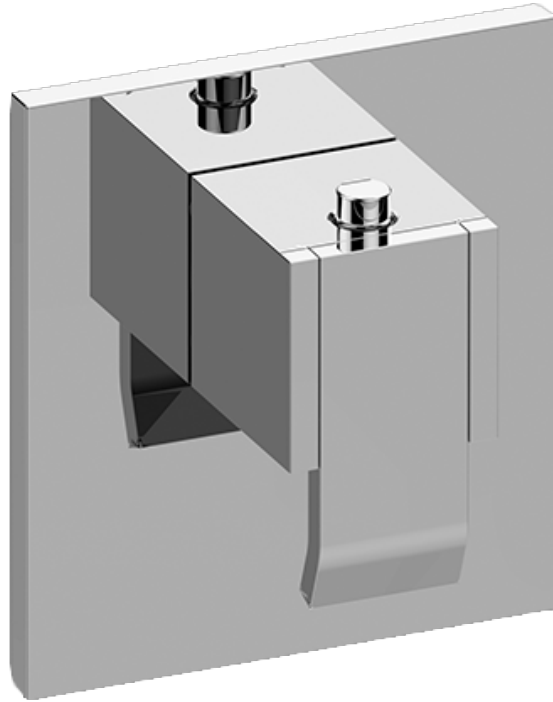

SHOWER
Qubic M-Series Thermostatic
Valve Trim with Handle
G-8043-LM38E-T

GRAFF®

Information

- Single metal handle and decorative trim plate
- Use with G-8006 thermostatic rough valve
- ADA

Finishes

24K Gold

Architectural
White

G-8043-LM38E

QUBIC Series