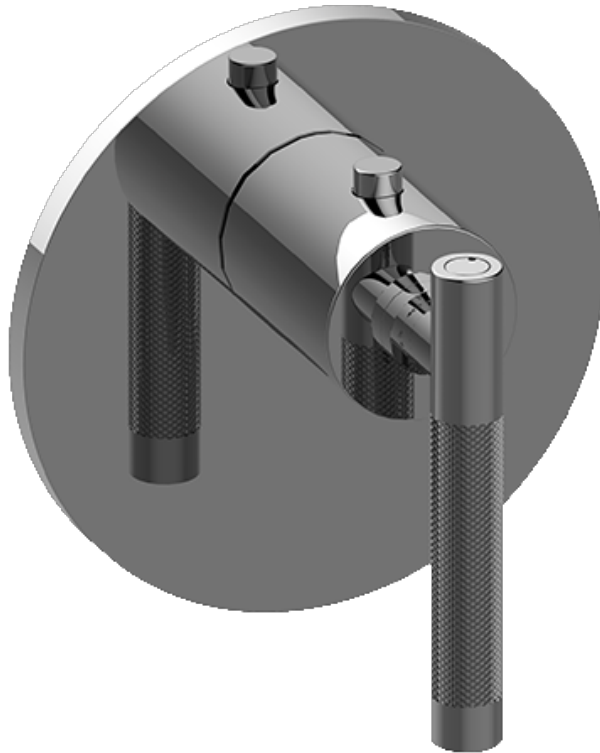

SHOWER
Harley M-Series Thermostatic
Valve Trim with Handle
G-8037-LM57E-T

GRAFF®

Information

- Single metal handle
- Decorative trim plate
- Use with G-8006 Thermostatic Rough Valve
- Available Spring 2019 - call for earlier availability
- ADA

Finishes

24K Gold

24K Brushed
Gold

Brushed Brass
PVD

Architectural
Black

Brushed
Nickel

Gunmetal

Matte Black

Olive Bronze

Onyx PVD

Polished Brass
PVD

Polished
Chrome

Polished
Nickel

Architectural
White

G-8037-LM57E

Harley Series