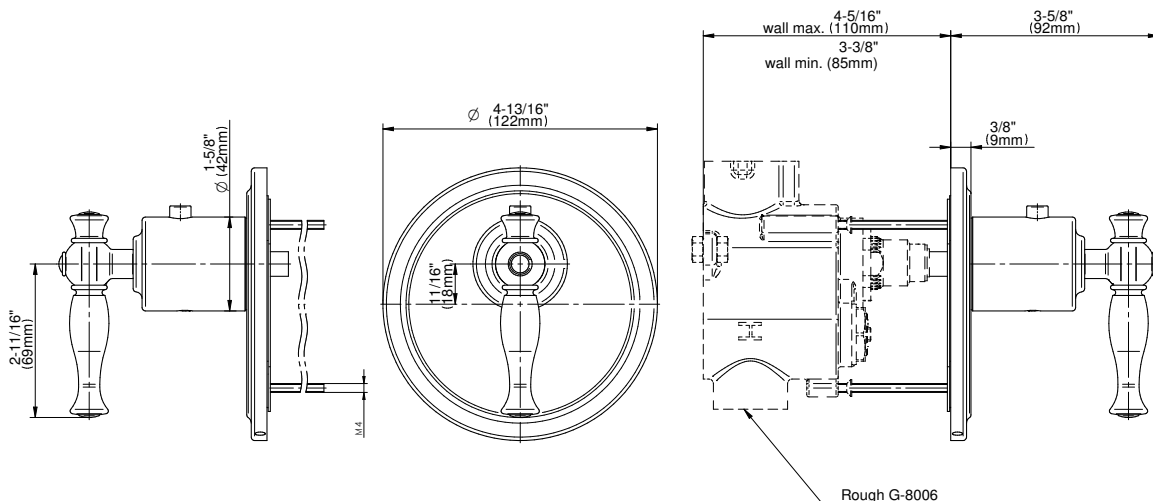

The measurements shown are for reference only. Products and specifications shown are subject to change without notice. Revised 8/2018.
www.graff-designs.com | phone: 800-954-4723