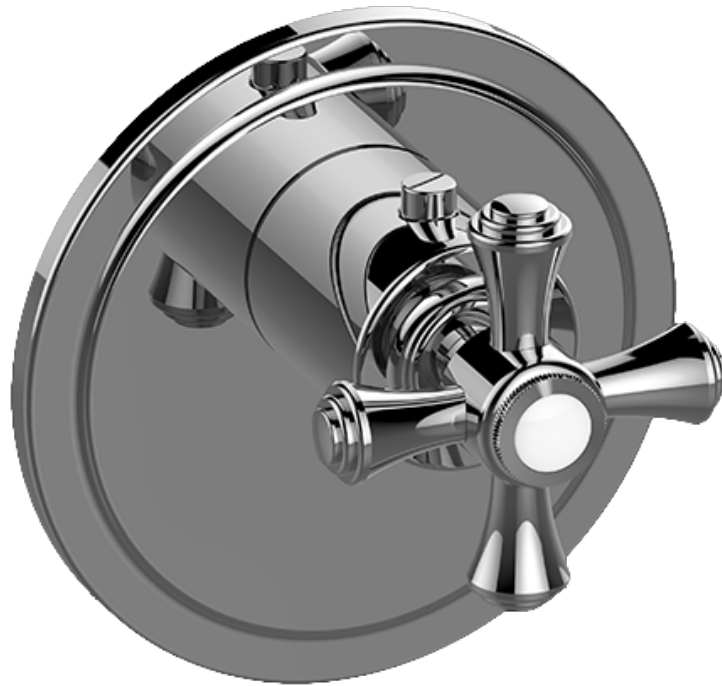

SHOWER
Lauren M-Series Thermostatic
Valve Trim with Handle
G-8031-C3E-T

GRAFF®

Information

- Single metal handle and decorative trim plate
- Use with G-8006 thermostatic rough valve
- ADA

Finishes

24K Gold

24K Brushed
Gold

Olive Bronze

Polished
Chrome

Polished
Nickel

Steelnox®
(Satin Nickel)

Vintage
Brushed Brass