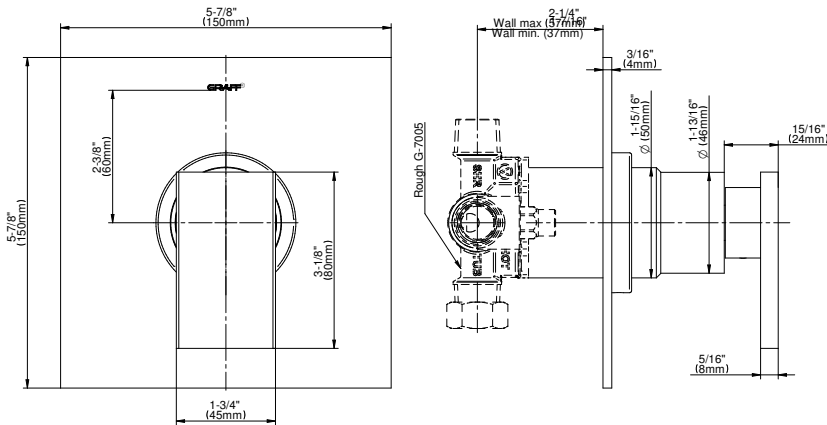

The measurements shown are for reference only. Products and specifications shown are subject to change without notice. Revised 1/2019

www.graff-designs.com | phone: 800-954-4723