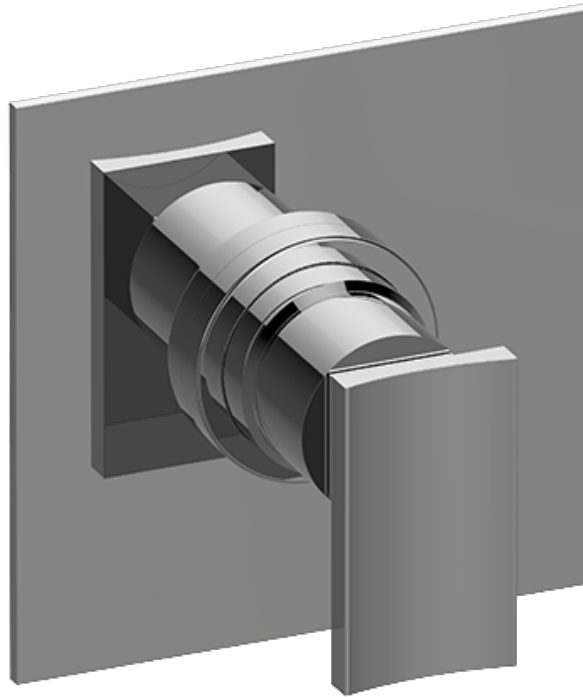

SHOWER  
Pressure Balancing Valve Trim  
with Handle  
**G-7040-LM36S-T**

**GRAFF®**

**Information**

- Single metal handle
- Decorative trim plate
- Use with G-7005 Pressure Balancing Rough Valve
- Available Spring 2019 - call for earlier availability
- ADA

## Product Features

- Single metal handle
- Decorative trim plate
- Use with G-7005 Pressure Balancing Rough Valve