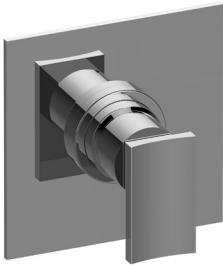

SHOWER  
Pressure Balancing Valve Trim  
with Handle  
**G-7040-LM36S-T**

**GRAFF®**

**Information**

- Single metal handle
- Decorative trim plate
- Use with G-7005 Pressure Balancing Rough Valve
- Available Spring 2019 - call for earlier availability
- ADA

# G-7040-LM36S-T

Sade Collection

Pressure Balancing Valve Trim with Handle

## Product Features

- Single metal handle
- Decorative trim plate
- Use with G-7005 Pressure Balancing Rough Valve