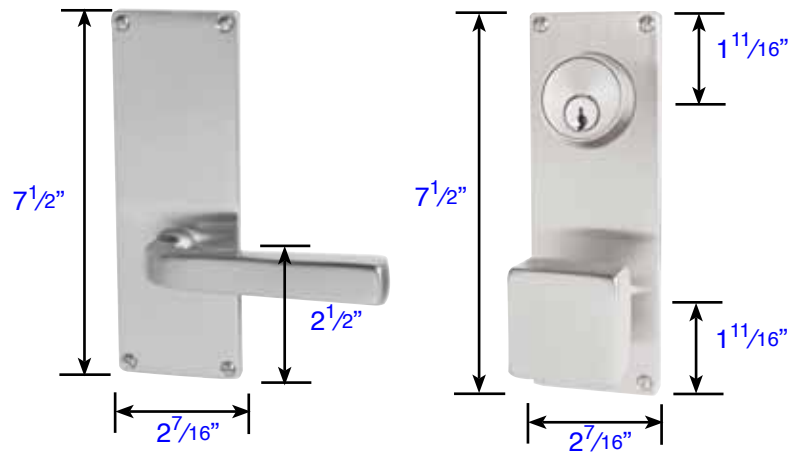

Modern Style *Plate are 3/8" Thick*

Non-Keyed

Passage (8111)
Privacy (8211)
Dummy (8011)

Keyed

3 5/8" C-to-C
Single Cylinder (8112)
Double Cylinder (8212)
Dummy (8012)

Non-Keyed

Passage (8113)
Privacy (8213)
Dummy (8013)

Keyed

5 1/2" C-to-C
Single Cylinder (8114)
Double Cylinder (8214)
Dummy (8014)