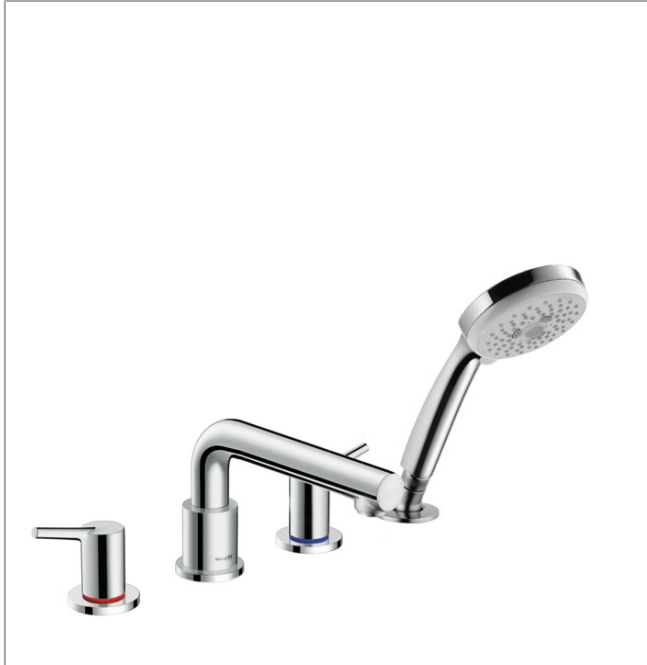

Talis S
4-Hole Roman Tub Set Trim with 1.8 GPM Handshower
 Finishes : **chrome** Part no. : **72414001**

Description

Features

- 90° ceramic valves
- Integrated double backflow prevention
- integrated shower support
- Diverter for handshower

Item details

List Price \$ 526.00

Technology

Compliance

Product image

Scale drawing