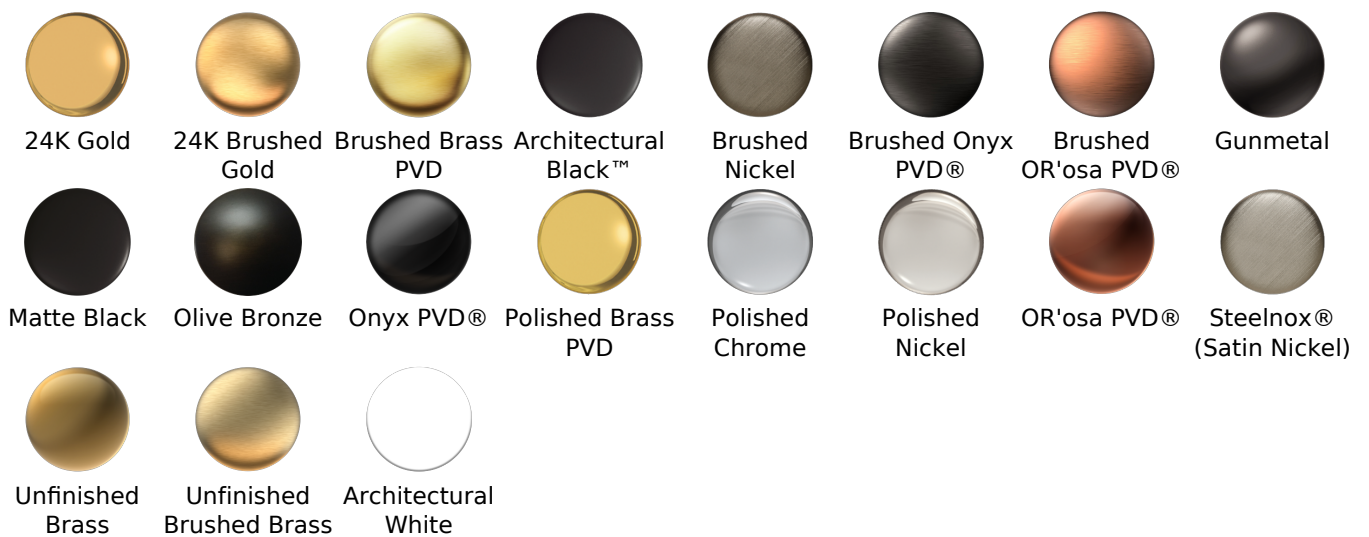

Information

- Durable diverter valve

Finishes