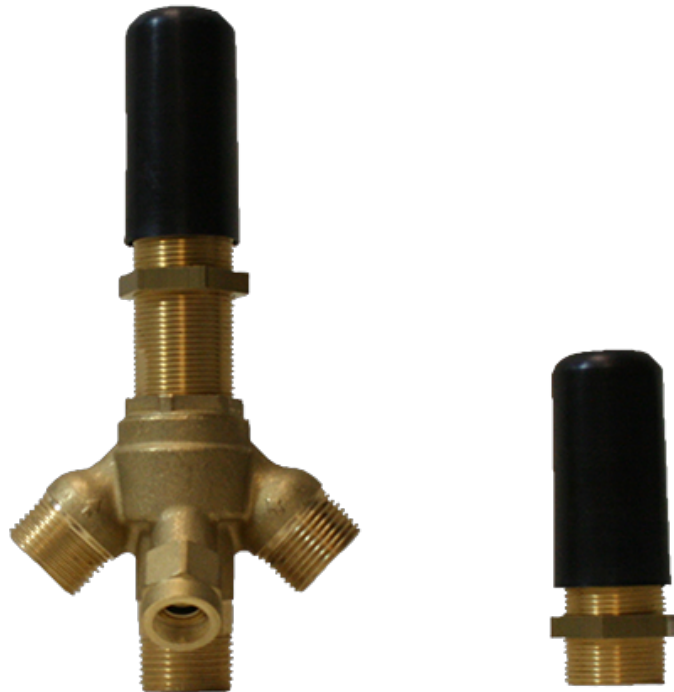

BATHROOM  
M.E. Deck-Mounted Handshower  
& Diverter Set  
**G-6156-C17B**

---

**GRAFF®**

**Information**

- Matches G-6152-C17B and G-6750-C17B Roman tub sets
- Handshower hose included

# G-6151-C17B Series

**Information**

- Durable diverter valve

**Finishes**

**G-1057**  
Rough Valve

Product Features

- Durable diverter valve

Warranty

- Limited lifetime warranty

For complete warranty information go to: [www.graff-faucets.com/en/info/faqs](http://www.graff-faucets.com/en/info/faqs)

BATHROOM  
M.E. Deck-Mounted Handshower  
& Diverter Set  
**G-6156-C17B**

**Information**

- Matches G-6152-C17B and G-6750-C17B Roman tub sets
- Handshower hose included

**Finishes**