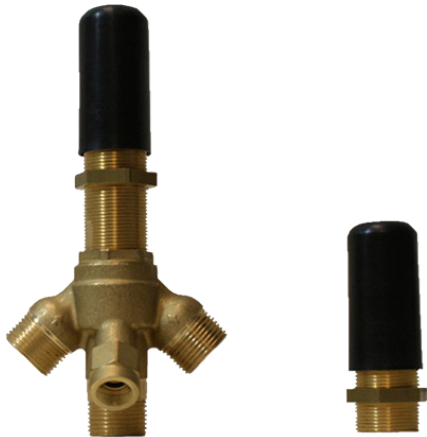

BATHROOM  
M.E. Deck-Mounted Handshower  
& Diverter Set  
**G-6156-C17B**

---

**GRAFF®**

**Information**

- Matches G-6152-C17B and G-6750-C17B Roman tub sets
- Handshower hose included

# G-6151-C17B Series

**Information**

- Durable diverter valve

**Finishes**

**G-1057**  
Rough Valve

Product Features

- Durable diverter valve

Warranty

- Limited lifetime warranty

For complete warranty information go to: [www.graff-faucets.com/en/info/faqs](http://www.graff-faucets.com/en/info/faqs)

BATHROOM  
M.E. Deck-Mounted Handshower  
& Diverter Set  
**G-6156-C17B**

**Information**

- Matches G-6152-C17B and G-6750-C17B Roman tub sets
- Handshower hose included

**Finishes**