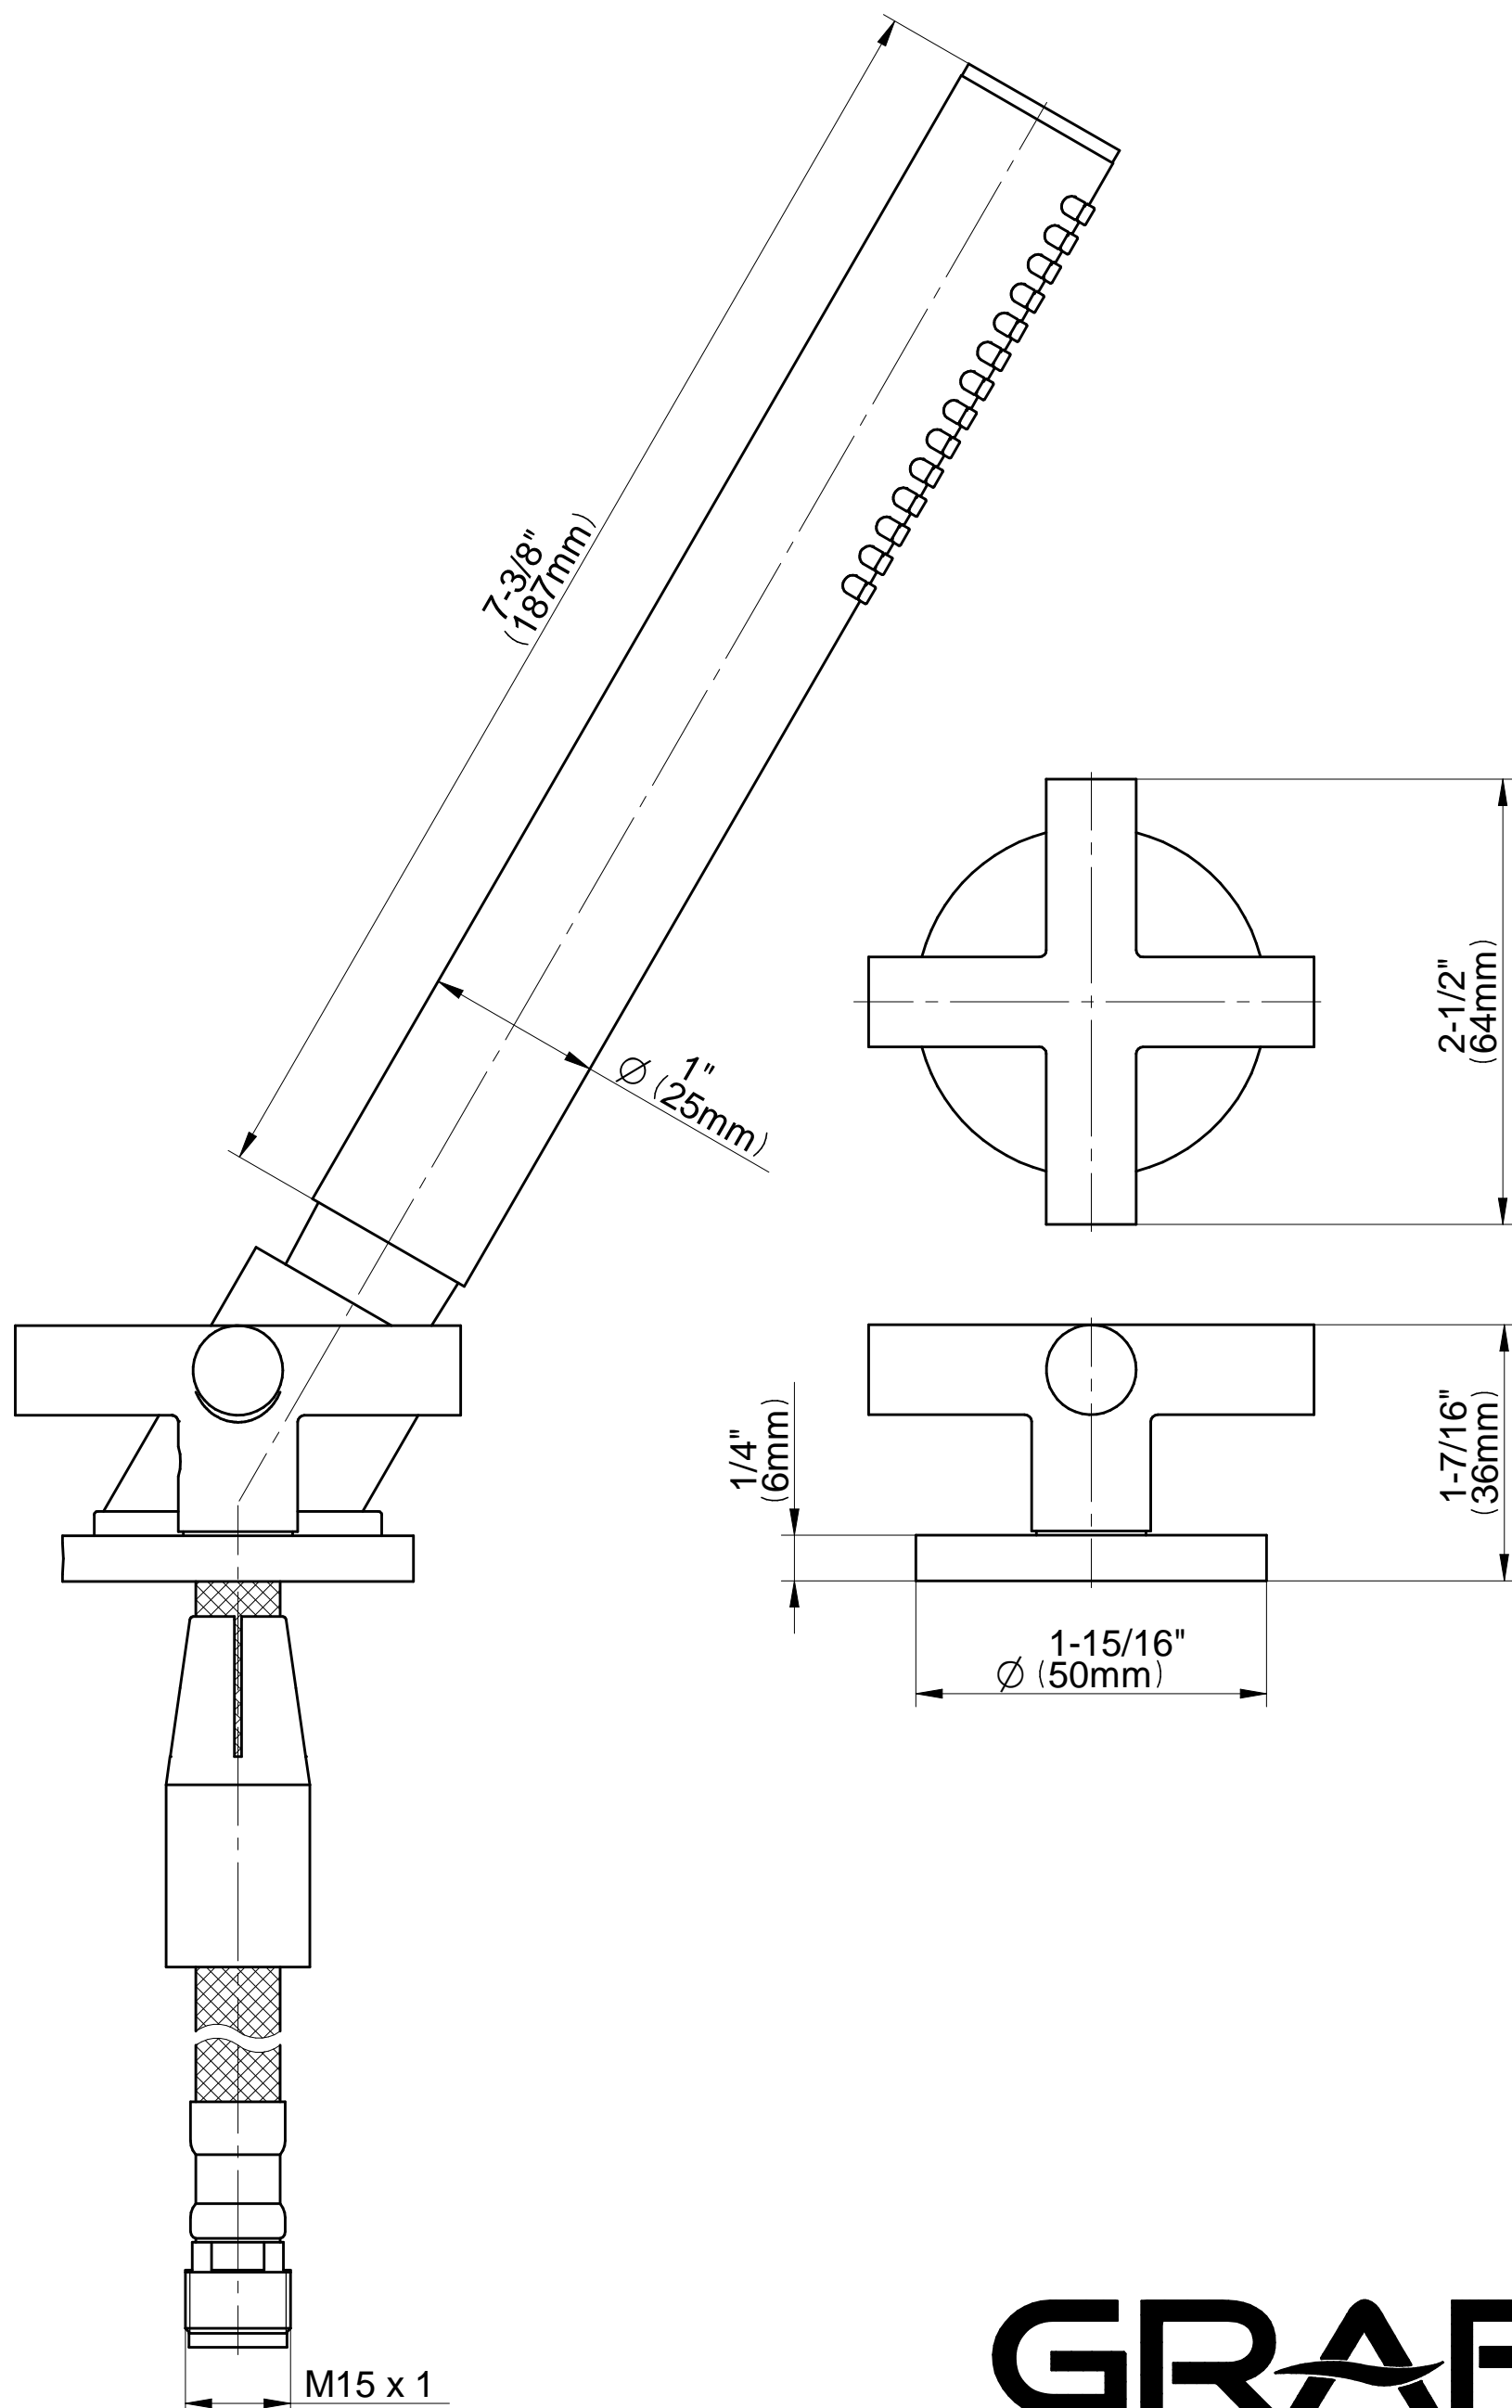

G-6151-C17B Series