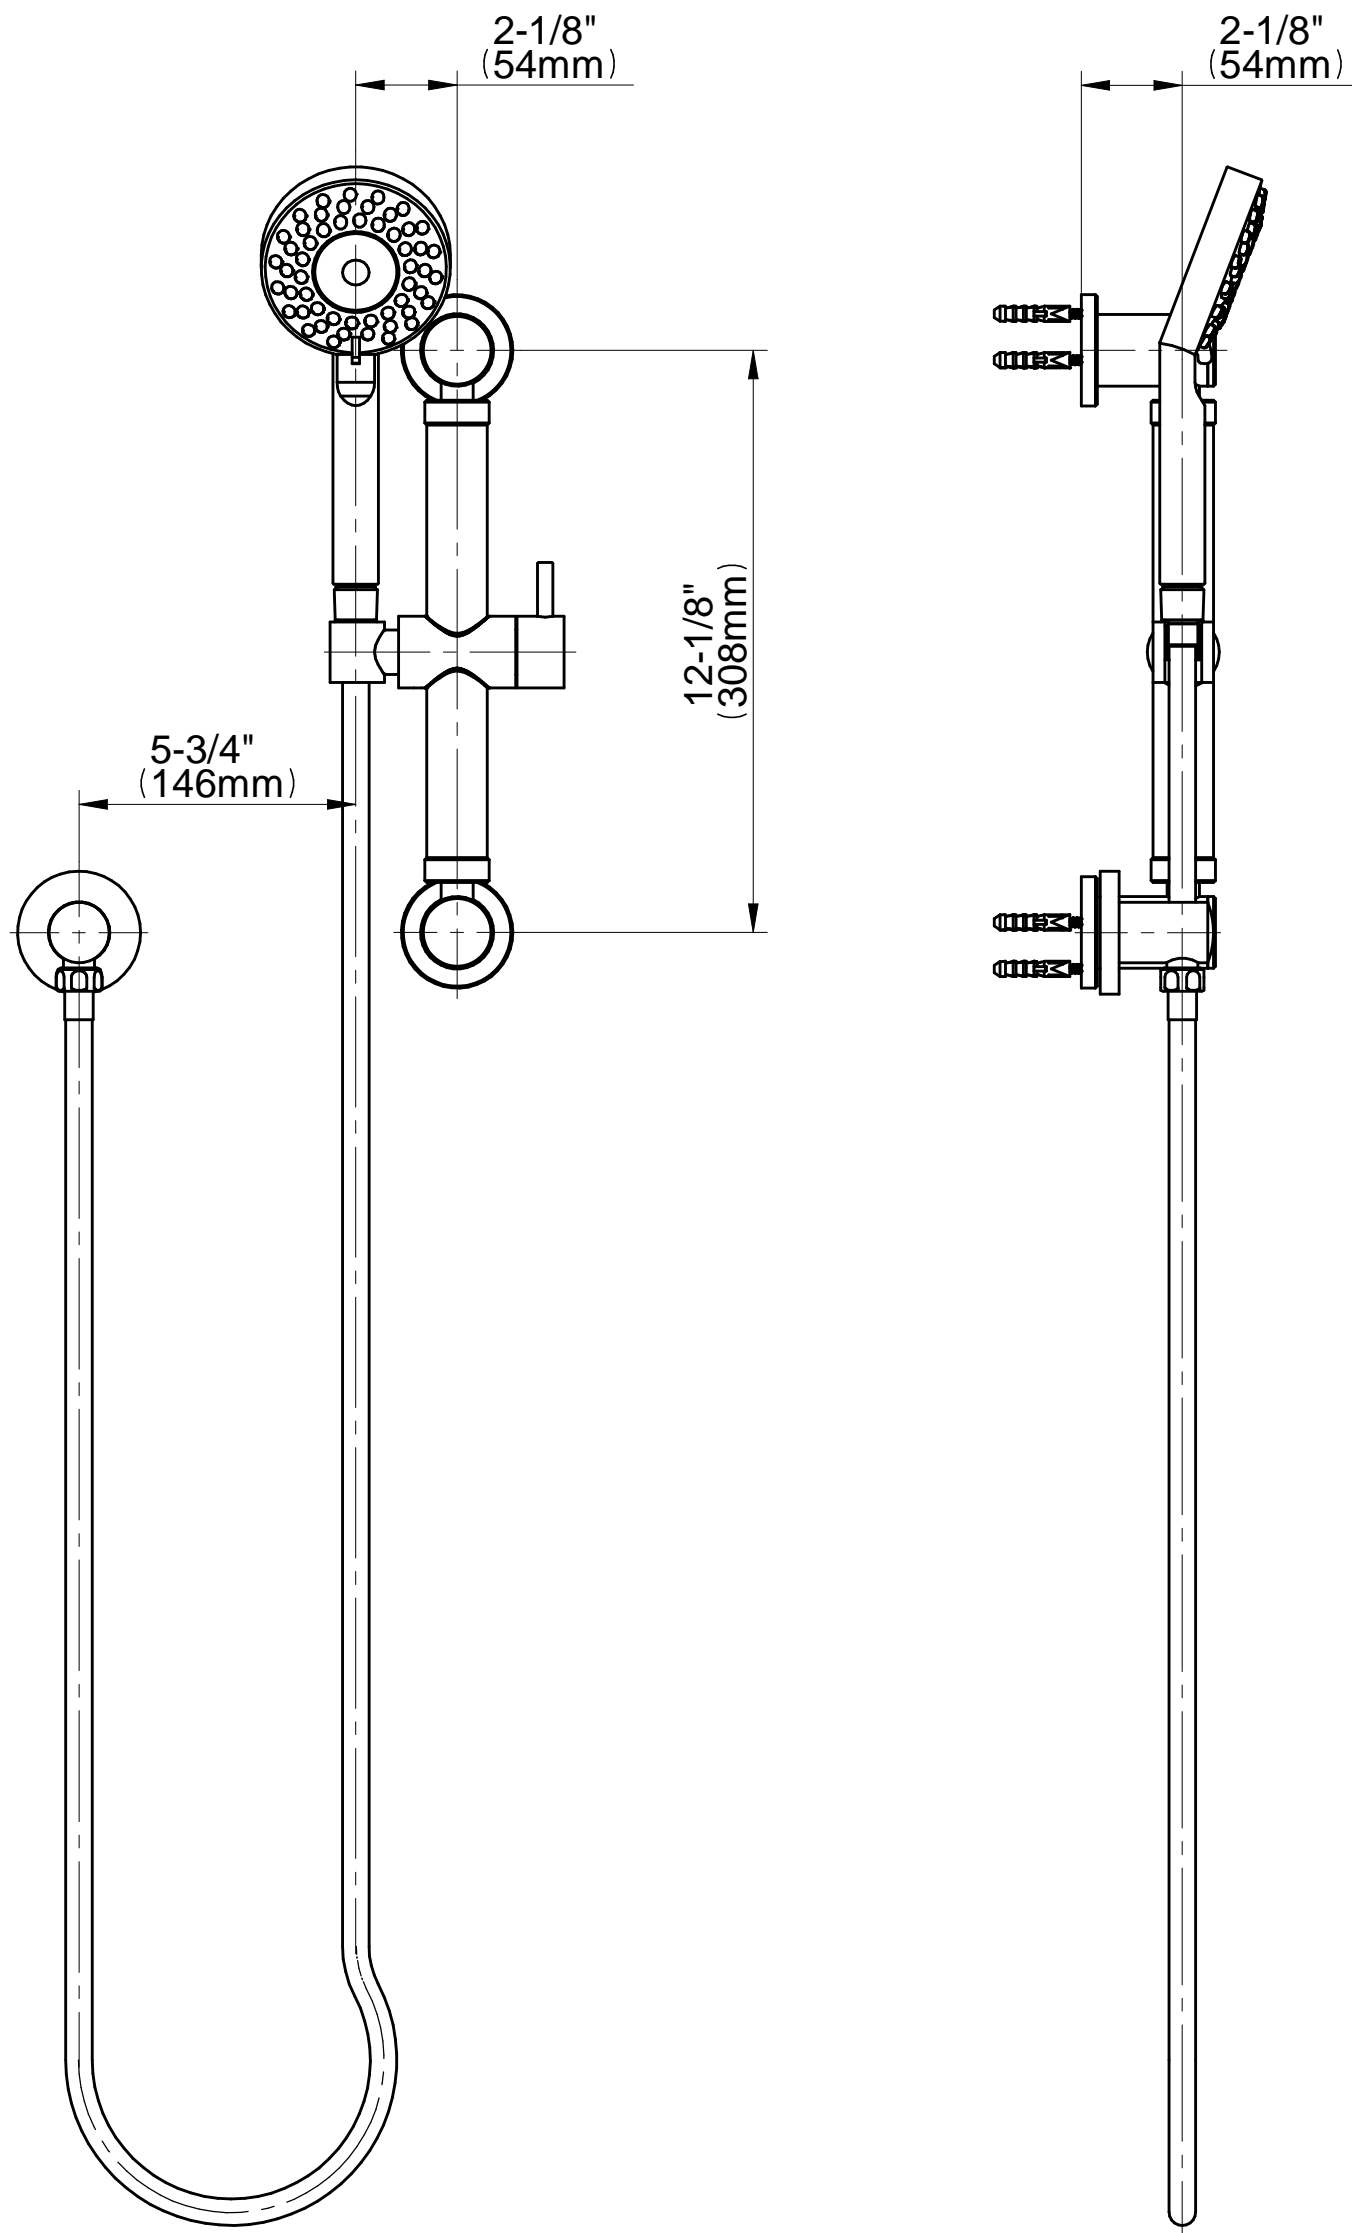

SHOWER
Multi-Function Handshower w/12"
Grab Bar
G-9650

GRAFF®

Information

- Multi-function handshower w/12" wall-mounted grab bar
- 5 spray patterns: massage, rain/massage, rain, jet/rain and jet
- 59" long shower hose and wall supply elbow
- Adjustable bracket fits all hoses with conical nut
- Includes multi-function handshower - G-8674
- Additional multi-function handshower options available
- Handshower flow rate ≤ 1.5 max gpm
- Includes internal backflow preventer
- CALGreen

G-9650

Ametis Series

SHOWER
59" Shower Hose
G-8605

GRAFF®

Information

- Brass spiral flexible hose with conical nut

Finishes

Brushed
Nickel

* Special order finish- call for availability

SHOWER
Contemporary Round Wall Supply
Elbow
G-8613

GRAFF®

Information

- 1/2" NPT female thread inlet

Finishes

Brushed
Nickel

Polished
Chrome

Steelnox®
(Satin Nickel)

G-8613

Shower Components

Contemporary Round Wall Supply Elbow

Product Features

- 1/2" NPT female thread inlet

Warranty

- Limited lifetime warranty