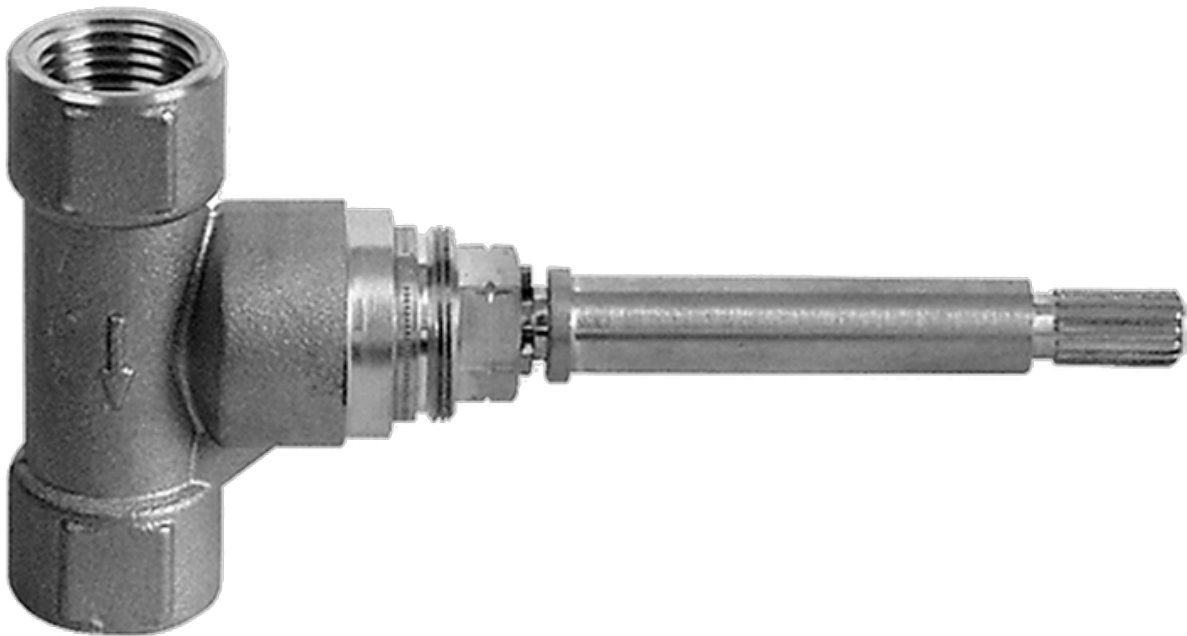

SHOWER  
Square Thermostatic Ski Shower  
Set w/Body Sprays &  
Handshowers (Trim & Rough)  
**GE1.120A-LM23S**

---

**GRAFF®**

## Information

- 3/4" Thermostatic Valve and Trim
- Showerhead with No-Clog, Easy-Clean Spray Nozzles
- Swivel Body Sprays (4 pieces)
- Handshower Set w/Wall Bracket
- Stop/Volume Control Valves and Trim (3 pieces)
- Optional Extension Kit
- 3/4" Thermostatic Rough Valve Flow Rate ~18 gpm @60 psi
- Flow Rates: showerhead  $\leq 2.5$  max gpm, handshower  $\leq 1.5$  max gpm

## Information

- 1/2" universal inlets/outlets with female threads
- Supplied with protective plastic cover