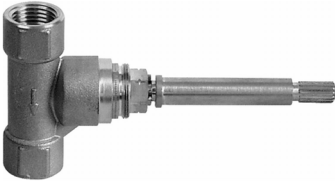

## Information

- 1/2" universal inlets/outlets with female threads
- Supplied with protective plastic cover

## 1/2" Concealed Stop/Volume Control Rough Valve

### Product Features

- 6.85 gpm @ 60 psi
- 1/2" universal inlets/outlets with female threads
- Supplied with protective plastic cover