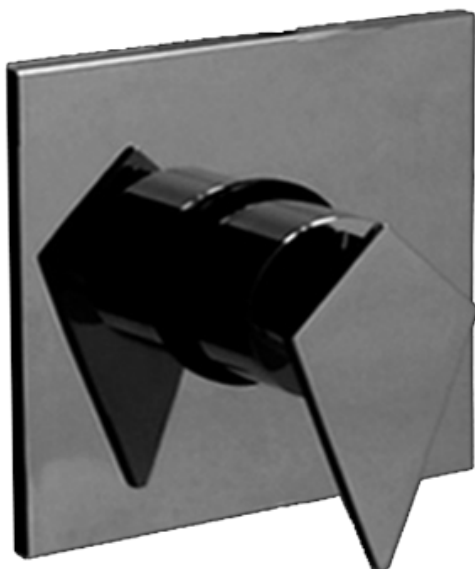

SHOWER
Stop/Volume Control Trim
G-8096-LM23S-T

GRAFF®

Information

- ADA

Finishes