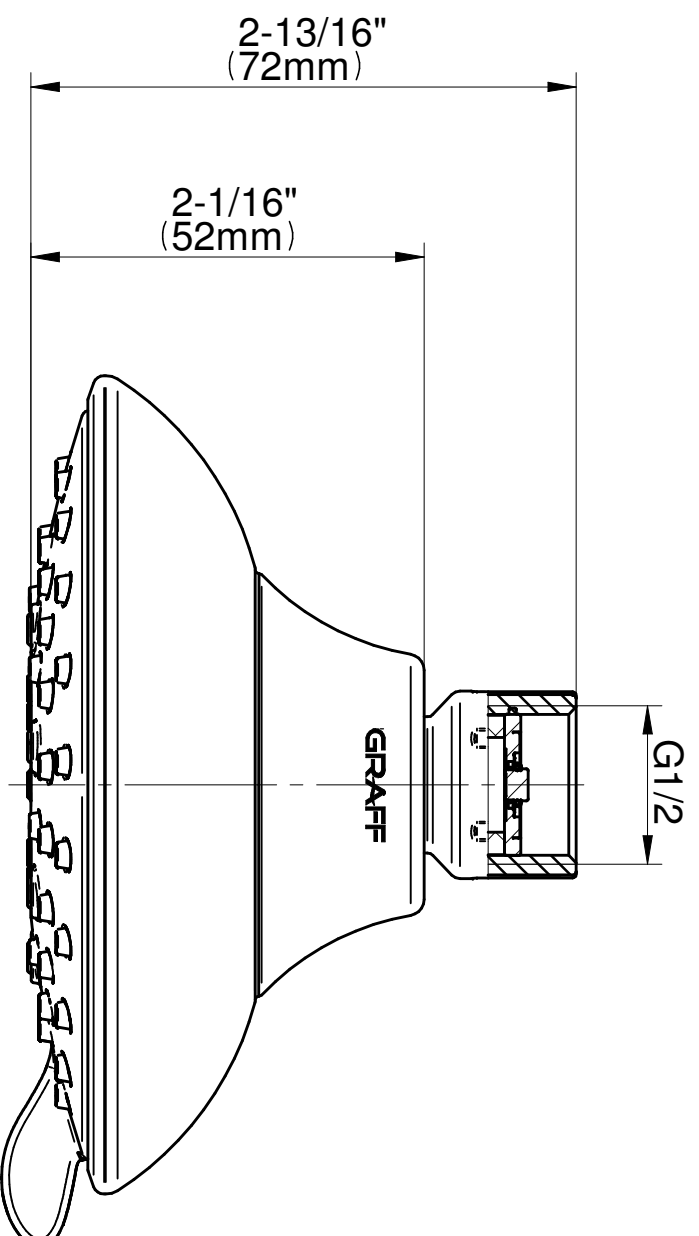

G-8424

Shower Components Series

GRAFF®
CUTTING BOARD DESIGN