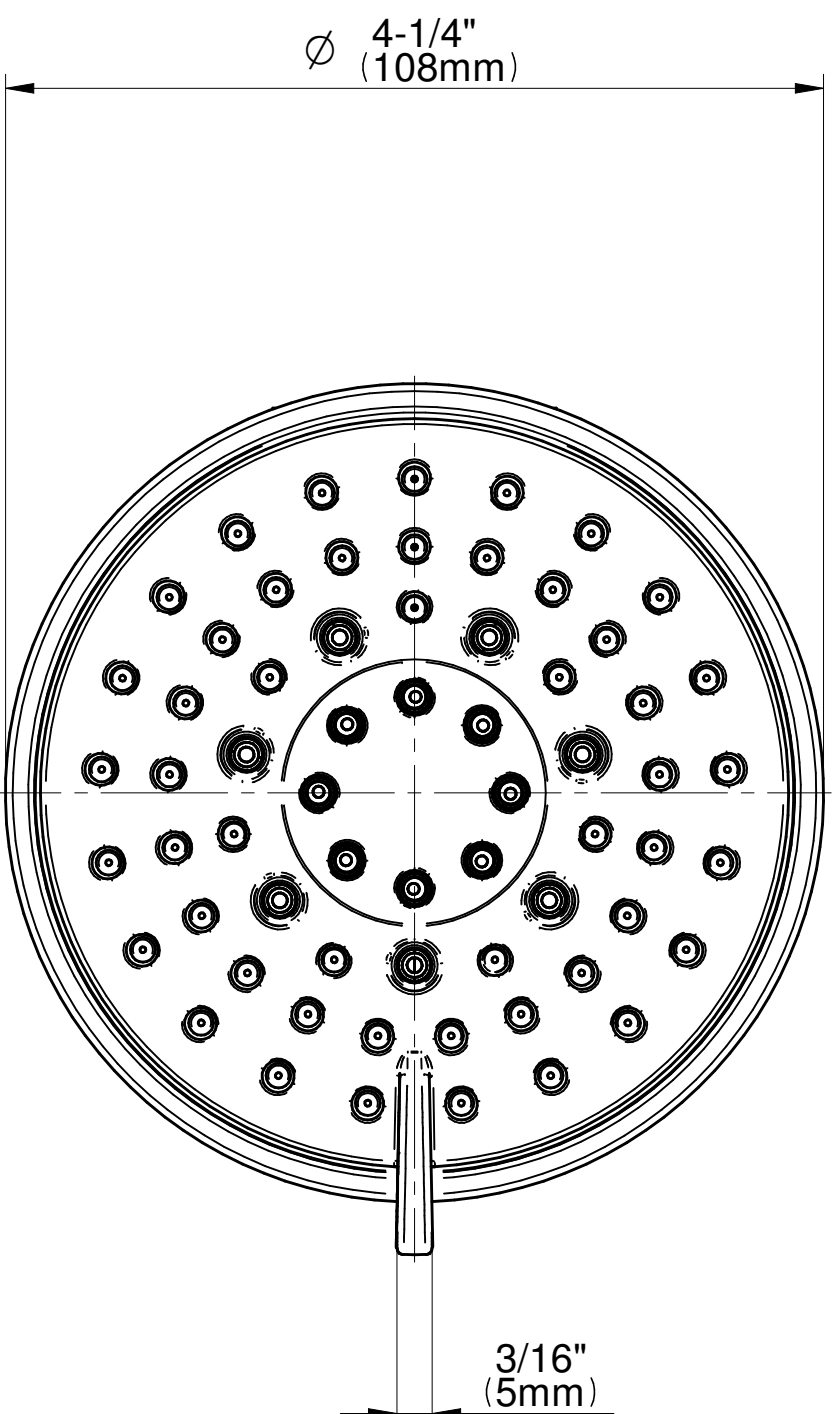

G-8424

Shower Components Series

GRAFF®
CUTTING BOARD DESIGN